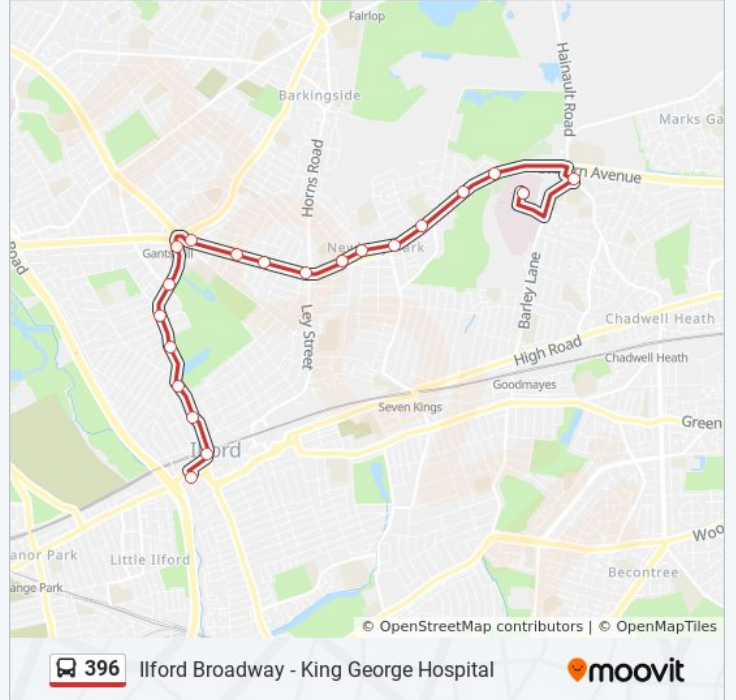

 396

Iford Broadway - King George Hospital

Get The App

The 396 bus line (Iford Broadway - King George Hospital) has 2 routes. For regular weekdays, their operation hours are:

(1) Iford Broadway: 12:00 AM - 11:30 PM (2) King George Hospital: 12:00 AM - 11:30 PM

396 bus Info

Direction: Iford Broadway

Stops: 19

Trip Duration: 24 min

Line Summary:

Direction: King George Hospital

20 stops

[VIEW LINE SCHEDULE](#)

- Roden Street (C)
- Ilford Station (H)
- Beal Road (VK)
- Northbrook Road (VM)
- Valentines Park (VP)
- Bethell Avenue (VR)
- Beehive Lane (CM)
- Gants Hill Station / Cranbrook Road (CN)
- Parham Drive (EC)
- Ashurst Drive (ED)
- Denham Drive (EE)
- Horns Road (NL)
- King George Avenue (ND)
- Newbury Park Station (NA)
- Oaks Lane (NC)
- Aldbrough Road North (NG)
- Ramsgill Drive (E)
- Bawdsey Avenue (E)

396 bus Info

Direction: King George Hospital

Stops: 20

Trip Duration: 26 min

Line Summary:

Little Heath (E)

King George Hospital (A)

396 bus time schedules and route maps are available in an offline PDF at moovitapp.com. Use the [Moovit App](#) to see live bus times, train schedule or subway schedule, and step-by-step directions for all public transit in London.