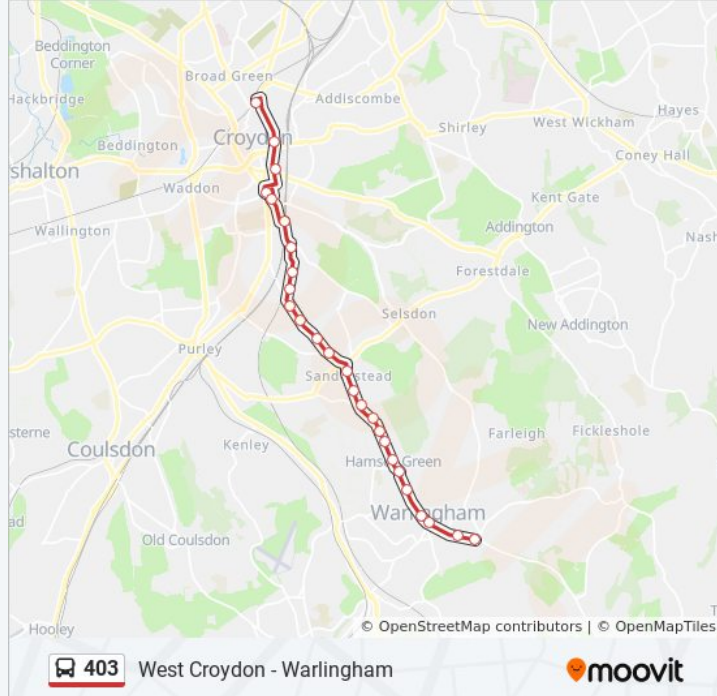

Direction: Warlingham

26 stops

[VIEW LINE SCHEDULE](#)

- West Croydon Bus Station (B2)
- Park Lane / Fairfield Halls (KA)
- Coombe Road (R)
- Swan & Sugar Loaf (P)
- Ruskin Parade / South Croydon Station (F)
- Sussex Road (GP)
- Carlton Road (S)
- Brambledown Road (S)
- Sanderstead Station (GT)
- Beechwood Road (GU)
- The Red House (S)
- Sanderstead United Reformed Church (S)
- Purley Downs Road (S)
- Sanderstead / All Saints Church (S)
- Sanderstead Recreation Ground (S)
- Sanderstead Methodist Church (S)
- Hillsmead Way
- Wentworth Way (S)
- Hilton Way (S)
- Harewood Gardens (S)
- Hamsey Green
- Verdayne Gardens

403 bus Info

Direction: Warlingham

Stops: 26

Trip Duration: 26 min

Line Summary:

Church Road

The Green

Marks Road

Sainsburys

Direction: West Croydon

26 stops

[VIEW LINE SCHEDULE](#)

Sainsburys

Marks Road

The Green

Police Station

Direction: West Croydon

Stops: 26

Trip Duration: 30 min

Line Summary:

Twin Bridges Business Park

Sussex Road (GQ)

Croham Road (E)

Swan & Sugar Loaf (G)