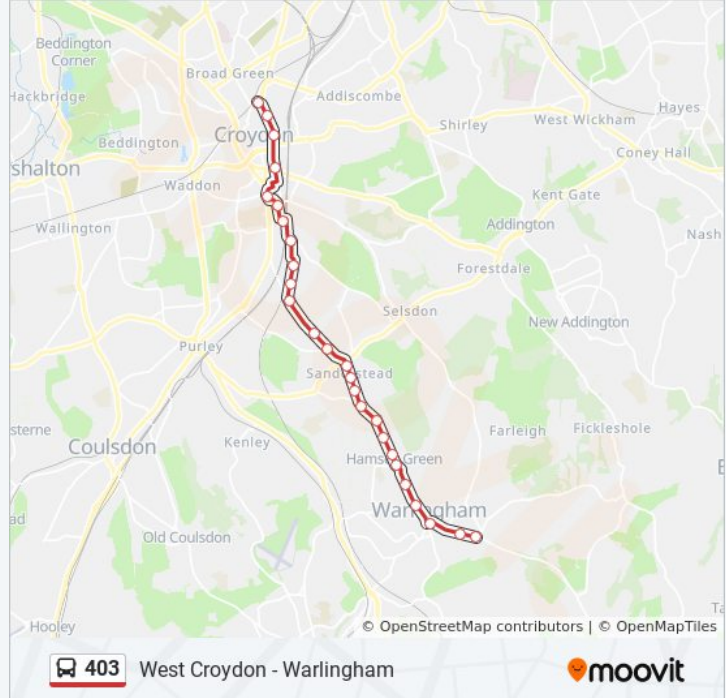

Twin Bridges Business Park

Sussex Road (GQ)

Croham Road (E)

Swan & Sugar Loaf (G)

Coombe Road (N)

Fairfield Halls (KD)

Whitgift Centre (WM)

West Croydon Bus Station (B8)

403 bus time schedules and route maps are available in an offline PDF at moovitapp.com. Use the [Moovit App](#) to see live bus times, train schedule or subway schedule, and step-by-step directions for all public transit in London.

[About Moovit](#) · [MaaS Solutions](#) · [Supported Countries](#) · [Mooviter Community](#)

© 2024 Moovit - All Rights Reserved

Check Live Arrival Times