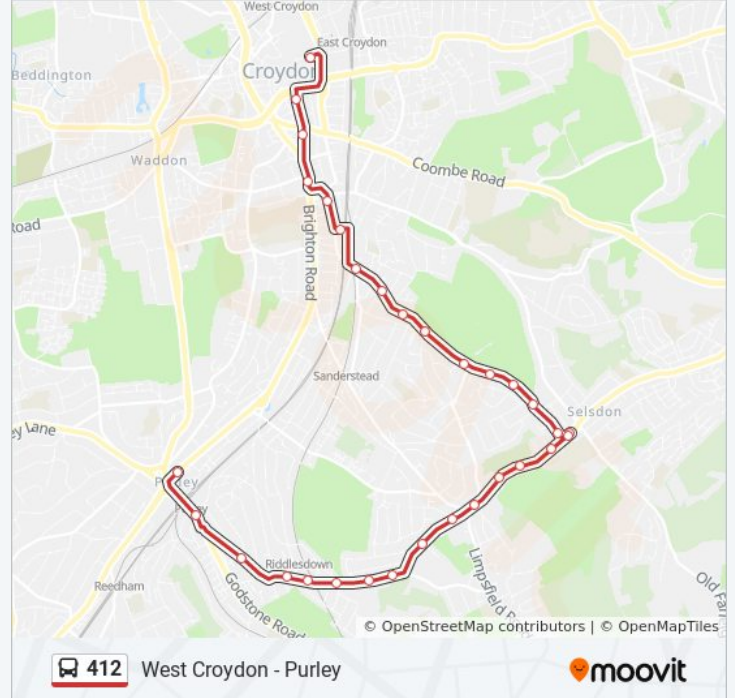

Arundel Avenue (N)

Ridge Langley / East Arm (N)

Ridge Langley / West Arm (W)

Arkwright Road (N)

Elmfield Way (N)

West Hill (N)

Hurst View Road (N)

Twin Bridges Business Park

Sussex Road (GQ)

Croham Road (E)

Swan & Sugar Loaf (G)

Coombe Road South End (V)

Croydon Flyover (KS)

Fairfield Halls (KC)

Park Street (KJ)

412 bus time schedules and route maps are available in an offline PDF at moovitapp.com. Use the [Moovit App](#) to see live bus times, train schedule or subway schedule, and step-by-step directions for all public transit in London.

[About Moovit](#) • [MaaS Solutions](#) • [Supported Countries](#) • [Mooviter Community](#)

© 2024 Moovit - All Rights Reserved

Check Live Arrival Times