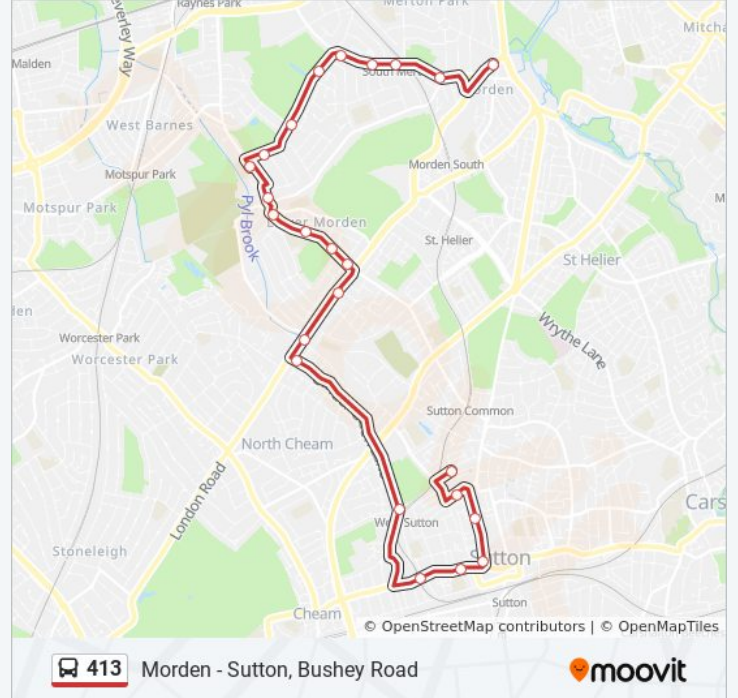

Western Road (D)

Secombe Centre (U)

Sutton Civic Centre (V)

St. Nicholas Centre (W)

Crown Road (X)

Sutton Bus Garage

413 bus time schedules and route maps are available in an offline PDF at moovitapp.com. Use the [Moovit App](#) to see live bus times, train schedule or subway schedule, and step-by-step directions for all public transit in London.

[About Moovit](#) • [MaaS Solutions](#) • [Supported Countries](#) • [Mooviter Community](#)

© 2024 Moovit - All Rights Reserved

Check Live Arrival Times