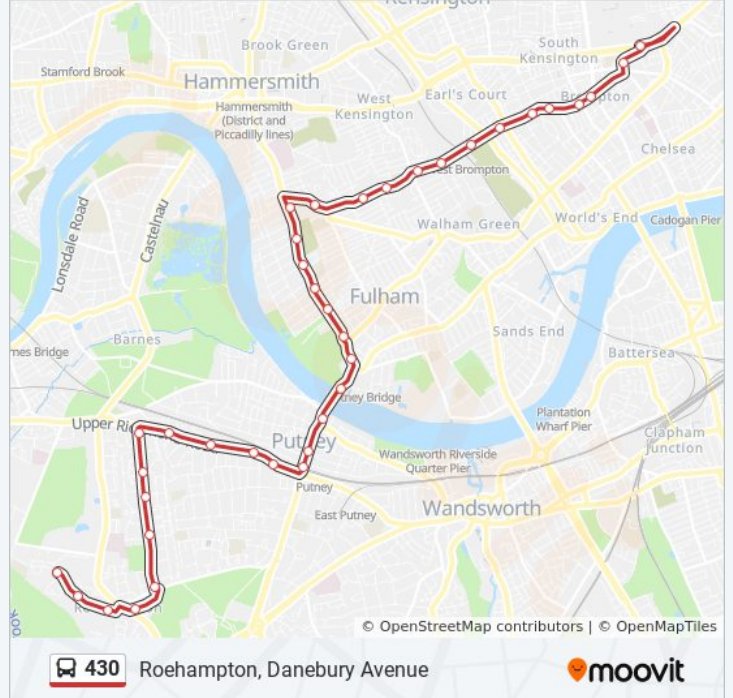

430 bus Info

Direction: Roehampton, Danebury Avenue

Stops: 37

Trip Duration: 47 min

Line Summary:

Putney Exchange (L)

Putney Station (D)

Putney Arts Theatre (K)

Putney Methodist Church (S)

Putney Leisure Centre (T)

Woodborough Road (K)

Huntingfield Road (U)

Gibbon Walk (V)

Elmshaw Road (N)

Crestway (P)

Putney Heath (H)

Medfield Street (K)

Roehampton Library (C)

Mount Angelus Road (Z)

Minstead Gardens (W)

Direction: South Kensington

35 stops

[VIEW LINE SCHEDULE](#)

Danebury Avenue / Minstead Gardens

Roehampton Library (B)

Medfield Street (F)

Putney Heath (G)

Crestway (Y)

Elmshaw Road (Z)

Gibbon Walk (T)

Gipsy Lane (F)

Woodborough Road (G)