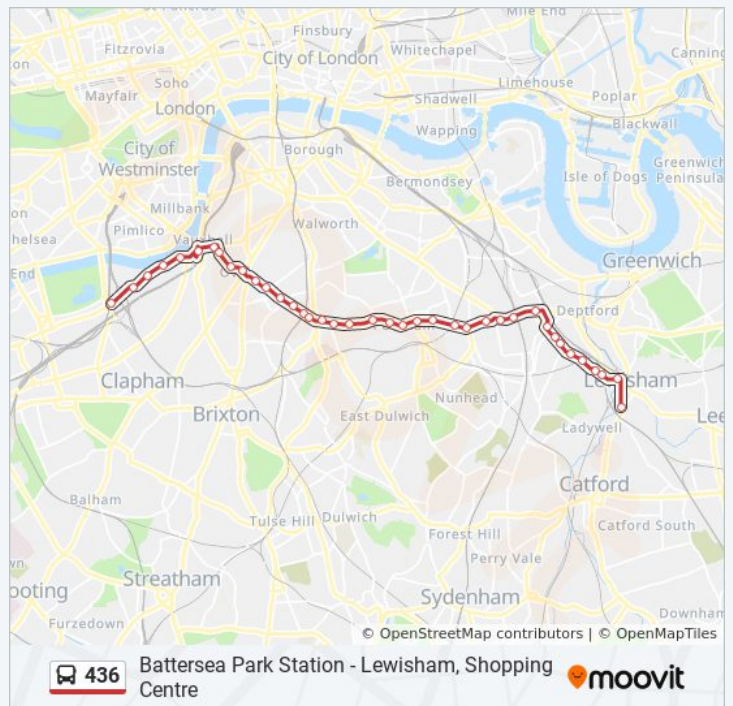

Use the Moovit App to find the closest 436 bus station near you and find out when is the next 436 bus arriving.

Direction: Battersea Park Station

40 stops

[VIEW LINE SCHEDULE](#)

- Molesworth Street (S)
- Lewisham Police Station (R)
- Lewisham Station (J)
- Lewisham Station / Loampit Vale (F)
- Loampit Vale / Jerrard Street (SG)
- Undercliff Road (SH)
- Lewisham College (SJ)
- Lucas Street (D)
- Malpas Road (E)
- Amersham Road (F)
- Marquis Of Granby / Goldsmiths (Y)
- New Cross Gate Station (O)
- New Cross Bus Garage (K)
- New Cross Fire Station (A)
- Pomeroy Street (QA)
- Queen's Road Peckham Station (QB)
- Carlton Grove (QC)
- Clayton Road (J)
- Hanover Park (R)
- Harris Academy (S)
- Peckham Road / Southampton Way (T)

Archbishop Tenison's School (B)

Harleyford Road / Durham Street (W)

Vauxhall Bus Station (E)

Wandsworth Rd Nine Elms Lane (Z)

United States Embassy (D)

Riverlight Quay (E)

Battersea Power Station (F)

Battersea Park Station (P)

Direction: Lewisham, Shopping Centre

39 stops

[VIEW LINE SCHEDULE](#)

Battersea Park Station (A)

Battersea Power Station (A)

Riverlight Quay (B)

United States Embassy (C)

St George Wharf Pier

436 bus Info

Direction: Lewisham, Shopping Centre

Stops: 39

Trip Duration: 53 min

Line Summary:

Kennington Park (E)
 John Ruskin Street (D)
 Vassall Road (E)
 County Grove (F)
 Sacred Heart School (G)
 Warner Road (H)
 Camberwell Church St / Camberwell Grn (K)
 St Giles Church (E)
 Vestry Road (N)
 Peckham Road / Southampton Way (P)
 Harris Academy (Q)
 Peckham Library (B)
 Peckham Post Office (G)
 Carlton Grove (QD)
 Queen's Road Peckham Station (QH)
 Pomeroy Street (QJ)
 New Cross Fire Station (B)
 New Cross Bus Garage (H)
 New Cross Gate Station (M)
 Marquis Of Granby (T)
 Amersham Road (B)
 Malpas Road (B)
 Lucas Street (C)
 Lewisham College / Ashmead School (SK)
 Tyrwhitt Road / St Johns Station (SL)
 Undercliff Road (SN)
 Loampit Vale / Jerrard Street (SP)
 Lewisham Station (E)
 Molesworth Street (S)