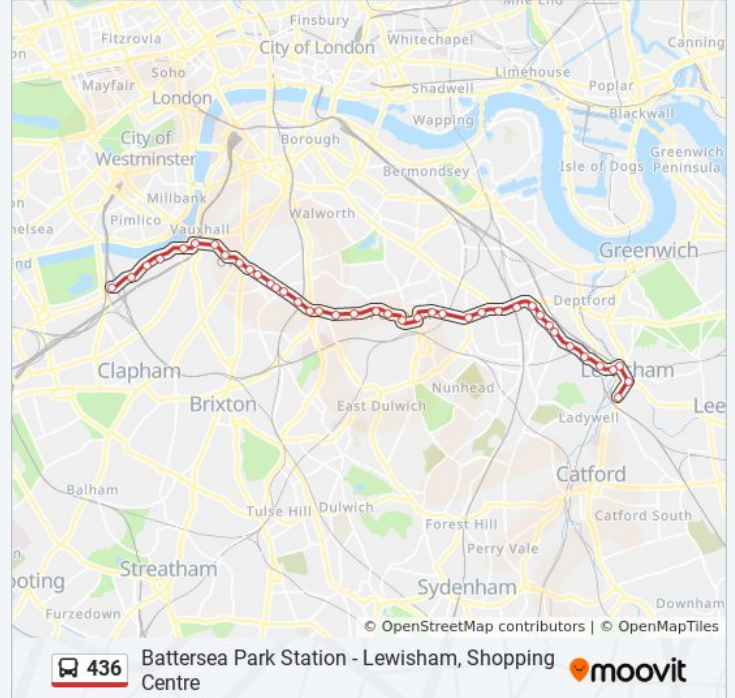

Warner Road (J)

Sacred Heart School (M)

Wyndham Road (N)

Vassall Road (P)

St John's School (Q)

John Ruskin Street (R)

Kennington Park (F)

Oval Station (D)

Archbishop Tenison's School (B)

Harleyford Road / Durham Street (W)

Vauxhall Bus Station (E)

Wandsworth Rd Nine Elms Lane (Z)

United States Embassy (D)

Riverlight Quay (E)

Battersea Power Station (F)

Battersea Park Station (P)

Direction: Lewisham, Shopping Centre

39 stops

[VIEW LINE SCHEDULE](#)

Battersea Park Station (A)

Battersea Power Station (A)

Riverlight Quay (B)

United States Embassy (C)

St George Wharf Pier