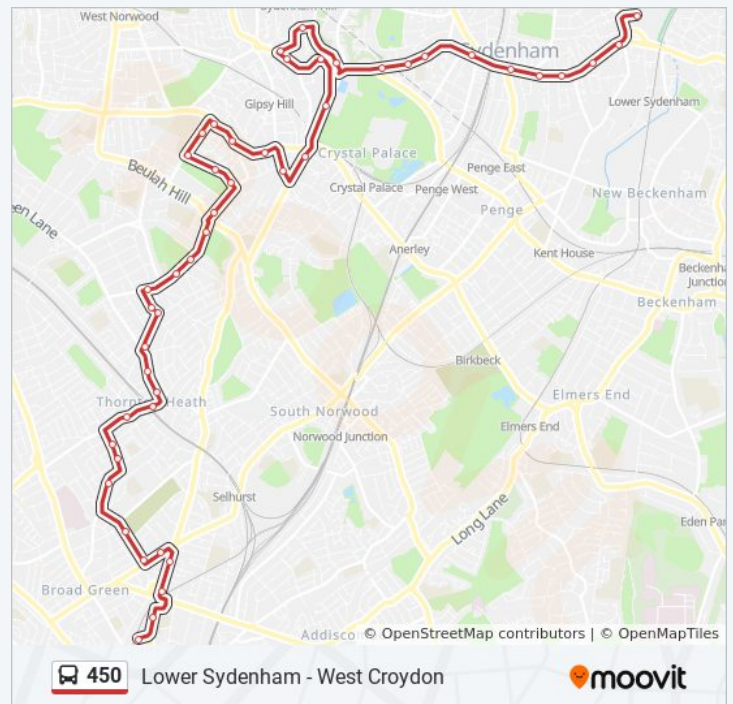

Osborne Gardens (S)

Beulah Crescent / Beulah Family Church

Beulah Road

Parchmore Methodist Church (S)

Thornton Heath Clock Tower (F)

Thornton Heath Station (C)

Brook Road (A)

Haslemere Road (Y)

450 bus Info

Direction: West Croydon

Stops: 48

Trip Duration: 54 min

Line Summary:

Lakehall Road

Fairgreen Road (A)

Queens Road Cemetery (S)