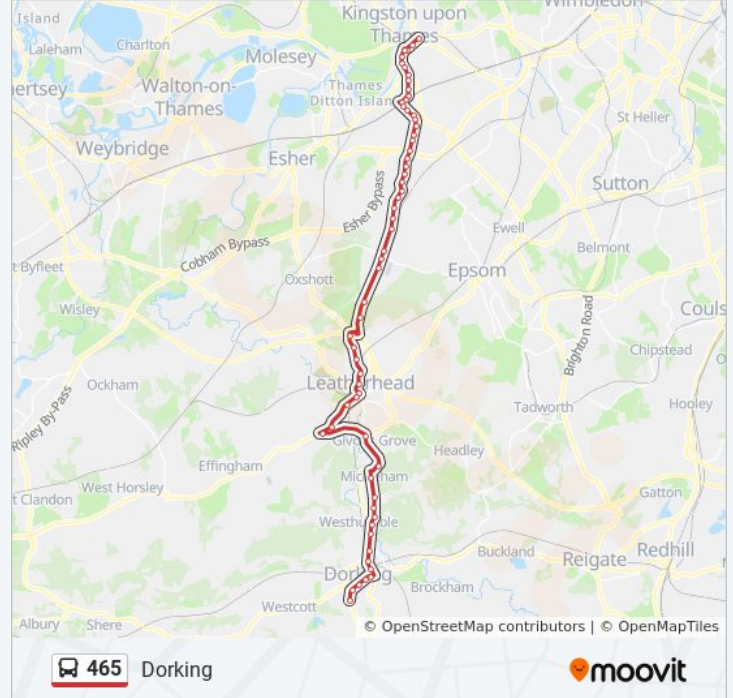

Zig Zag Road

Burford Bridge (Y)

Westhumble Street

North Downs Way

Denbies

Dorking Railway Station (B)

Council Offices (F)
Moores Road (H)
South Street Dorking (P)
South Street / Rose Hill

Direction: Kingston

54 stops

[VIEW LINE SCHEDULE](#)

Townfield Court Dorking (S)
Moores Road (J)
Council Offices (G)
Denbies
Westhumble Street
Burford Bridge (T)
Zig Zag Road
Juniper Hall
The Villa
Mickleham Church
Byttom Hill
Givons Roundabout
The Ridgeway
Hawks Hill
Leisure Centre
Bridge Street (Q)
North Street (R)
Leatherhead Railway Station (T)
Park Rise (N)
All Saints Church
All Saints School
The Royal Oak Leatherhead
Regent Park Leatherhead
Oxshott Road
Leatherhead Golf Club