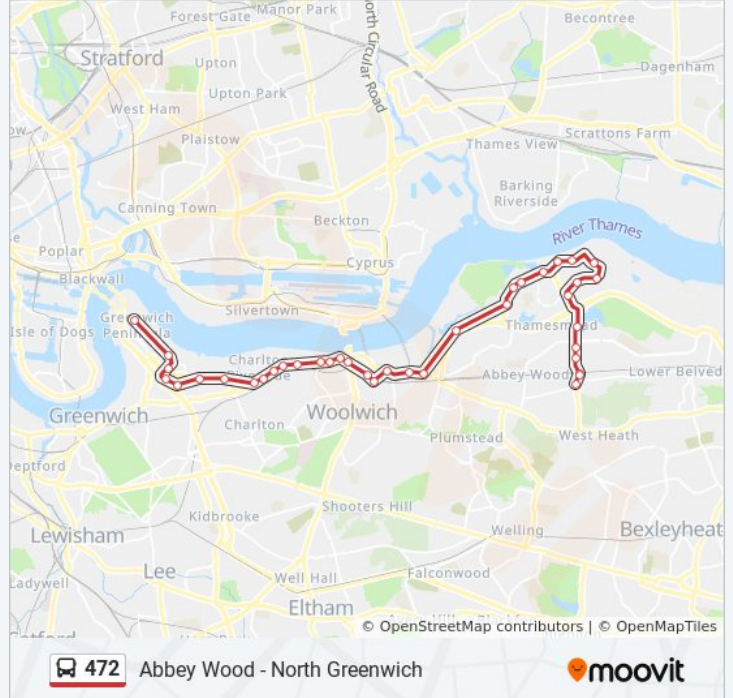

Direction: Abbey Wood

39 stops

[VIEW LINE SCHEDULE](#)

- North Greenwich Station (A)
- Millennium Village / Oval Square (MC)
- Millennium Village South (MD)
- Millennium Leisure Park West (ME)
- Millennium Leisure Park East (MF)
- Peninsular Park Road
- Anchor And Hope Lane
- Charlton Station / Woolwich Road (E)
- Stone Lake Retail Park (C)
- Woolwich Road / Charlton Lane (A)
- Greenwich Trust School (S)
- Yateley Street (E)
- Warspite Road (T)
- Frances Street (DE)
- Kingsman Street
- Woolwich Ferry (E)
- John Wilson Street / Powis Street (Y)
- Thomas Street / Greens End (T)
- Woolwich Arsenal Station (N)
- Woolwich (K)
- Maxey Road (E)
- Plumstead Bus Garage (A)

Stops: 39

Trip Duration: 46 min

Line Summary:

Princess Alice (F)
 Grasshaven Way (Y)
 Watersmeet Place (N)
 Central Way / Thamesmead Town Centre (B)
 Linton Mead Primary School (D)
 Hoveton Road
 Nickelby Close (NE)
 Eastgate Close (NG)
 Lister Walk (NH)
 Poplar Place (SE)
 Thamesmead / Carlyle Road (SJ)
 Southmere Lake (S)
 Harrow Manorway / Yarnton Way (B)
 Overton Road (BA)
 Harrow Manorway / Abbey Wood Station (D)
 Abbey Wood Road (E)
 Gayton Road / Abbey Wood Station

Direction: North Greenwich

34 stops

[VIEW LINE SCHEDULE](#)

Gayton Road / Abbey Wood Station
 Harrow Manorway / Lensbury Way (A)
 Southmere Lake (N)
 Poplar Place (SD)
 Curlew Close (NA)
 Lister Walk (NB)
 Manordene Road (NC)
 Nickelby Close (ND)
 Hoveton Road
 Linton Mead Primary School (E)
 Watersmeet Place (S)
 Grasshaven Way (X)

Stops: 34

Trip Duration: 43 min

Line Summary:

Belmarsh Prison (G)

Plumstead Road / Plumstead Station (WM)

Greenwich Community College (WP)

Maxey Road (W)

Woolwich Station (D)