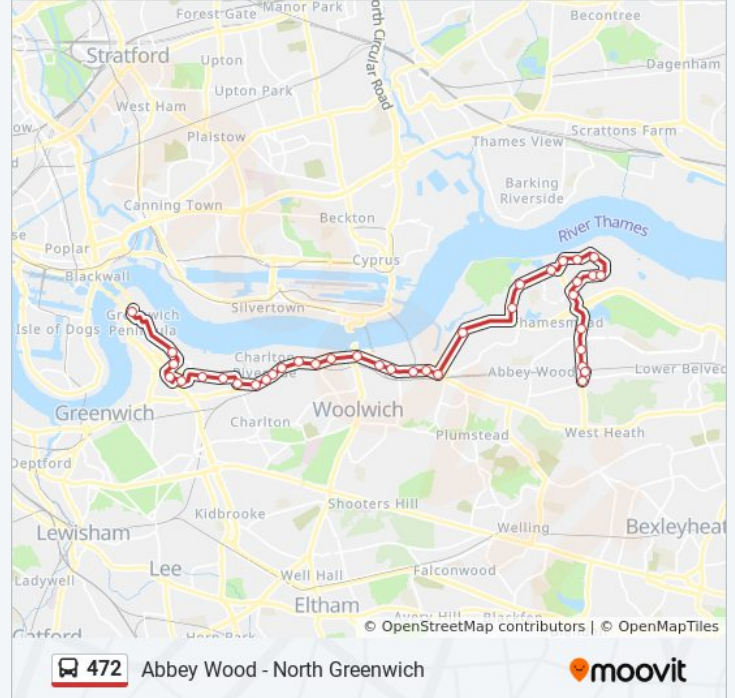

Belmarsh Prison (G)

Plumstead Road / Plumstead Station (WM)

Greenwich Community College (WP)

Maxey Road (W)

Woolwich Station (D)

Beresford Sq / Woolwich Arsenal Stn (U)

Woolwich Ferry (A)

Kingsman Street (DG)

Prospect Vale (DC)

Warspite Road (U)

Cleveley Close (V)

Greenwich Trust School (W)

Woolwich Road / Charlton Lane (B)

Stone Lake Retail Park (D)

Anchor And Hope Lane (G)

Bugsbys Way / Gallions Road (W)

Peninsular Park Road

Millennium Leisure Park East (MH)

Millennium Leisure Park West (MJ)

Millennium Village South (MK)

Millennium Village / Oval Square (ML)

North Greenwich Station (E)

472 bus time schedules and route maps are available in an offline PDF at moovitapp.com. Use the [Moovit App](#) to see live bus times, train schedule or subway schedule, and step-by-step directions for all public transit in London.

[About Moovit](#) • [MaaS Solutions](#) • [Supported Countries](#) • [Mooviter Community](#)

© 2024 Moovit - All Rights Reserved

Check Live Arrival Times