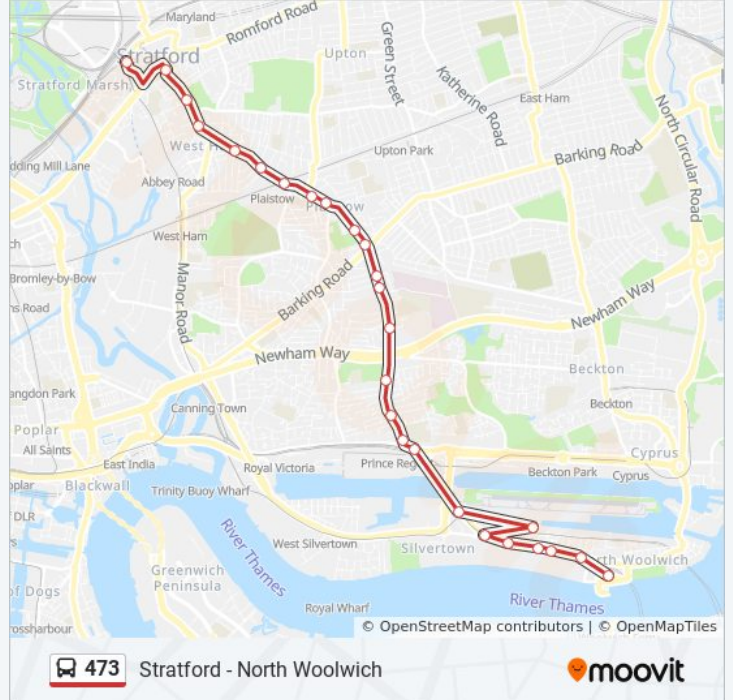

Use the Moovit App to find the closest 473 bus station near you and find out when is the next 473 bus arriving.

Direction: North Woolwich

31 stops

[VIEW LINE SCHEDULE](#)

- Stratford Bus Station (D)
- Stratford Broadway (L)
- Barnby Street (H)
- Church Street (J)
- Plaistow Grove (M)
- Morley Road (J)
- Plaistow Station (B)
- Victoria Road (G)
- Kennedy Close (E)
- Balaam Street (S)
- Perth Road (GP)
- Barking Road (GR)
- Beaumont Road (GS)
- Newham University Hosp / New Vic College (HD)
- Bennett Road (A)
- Newham Leisure Centre (S)
- Newham Way (C)
- Mortlake Road (D)
- Tree Road (E)
- Victoria Dock Road (M)
- Prince Regent Bus Station (R)
- Connaught Bridge (H)

Direction: Stratford

27 stops

[VIEW LINE SCHEDULE](#)

- North Woolwich Ferry (A)
- Pier Road (R)
- Fernhill Street (S)
- Kennard Street
- Tate Road (W)
- Saville Road (B)
- Constance Street (C)
- London City Airport (J)
- Connaught Bridge (M)
- Prince Regent Bus Station (T)
- Victoria Dock Road (L)
- Tree Road (P)
- Newham Way (S)
- Bennett Road (T)
- Newham University Hosp / New Vic College (HE)
- Wigston Road (GT)
- Barking Road (GU)
- Gad Close (GV)

473 bus Info

Direction: Stratford

Stops: 27

Trip Duration: 33 min

Line Summary:

Balaam Street (T)

Kennedy Close (F)

Plaistow Station (A)

Morley Road (K)

Plaistow Grove (L)

Church Street (N)

Paul Street (P)

Stratford Broadway (M)

Stratford Bus Station (AP)

473 bus time schedules and route maps are available in an offline PDF at moovitapp.com. Use the [Moovit App](#) to see live bus times, train schedule or subway schedule, and step-by-step directions for all public transit in London.