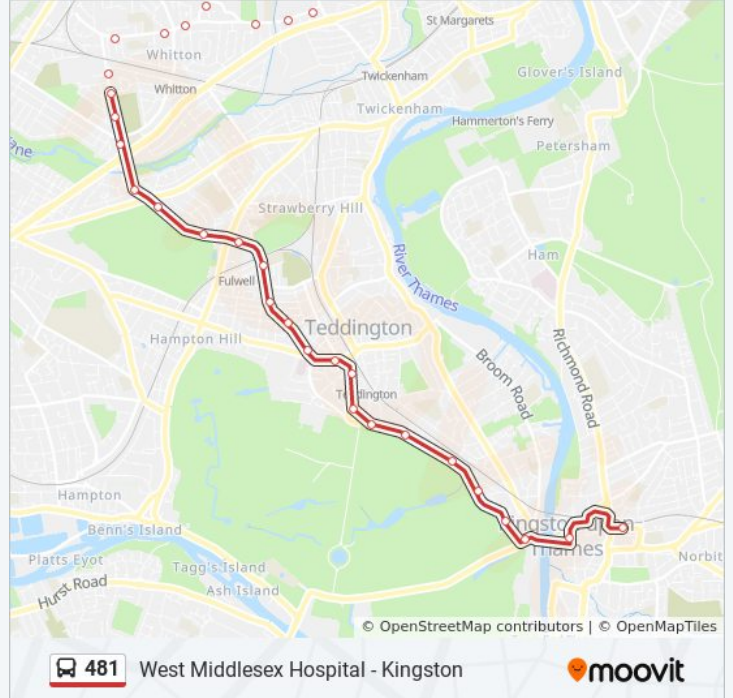

Direction: Kingston

41 stops

[VIEW LINE SCHEDULE](#)

- West London Mental Health Trust (HE)
- West Middlesex Hospital (HA)
- Twickenham Rd / West Middlesex Hospital (HB)
- Mandeville Road (TF)
- Isleworth War Memorial (TH)
- Isleworth Library (TM)
- Brantwood Avenue
- Lynton Close (A)
- Briar Close (H)
- Twickenham Tesco (F)
- Varsity Drive (J)
- Twickenham Trading Estate (K)
- Twickenham Stadium (N)
- Tayben Avenue (P)
- Kneller Hall (Q)
- Kneller Road (S)
- The Admiral Nelson / Whitton (W)
- Whitton Library (N)
- Constance Road (T)
- Montrose Avenue
- Ashley Drive (S)
- Longford Road

481 bus Info

Direction: Kingston

Stops: 41

Trip Duration: 52 min

Line Summary:

Whitton Corner Health & Social Care Ctr (E)

Willow Way (F)

Staines Road (G)

Maddison Close (S)

Avenue Road

Shaef Way (S)

Bushy Park Road (M)

Vicarage Road (N)

Park Road (S)

Church Grove the King's Field Hampton Wick (P)

Wood Street (N)

Direction: West Middlesex Hospital

41 stops

[VIEW LINE SCHEDULE](#)

Kingston Station (Q)

Church Grove / the King's Field (U)

Park Road (V)

Vicarage Road (K)

Bushy Park Road (L)