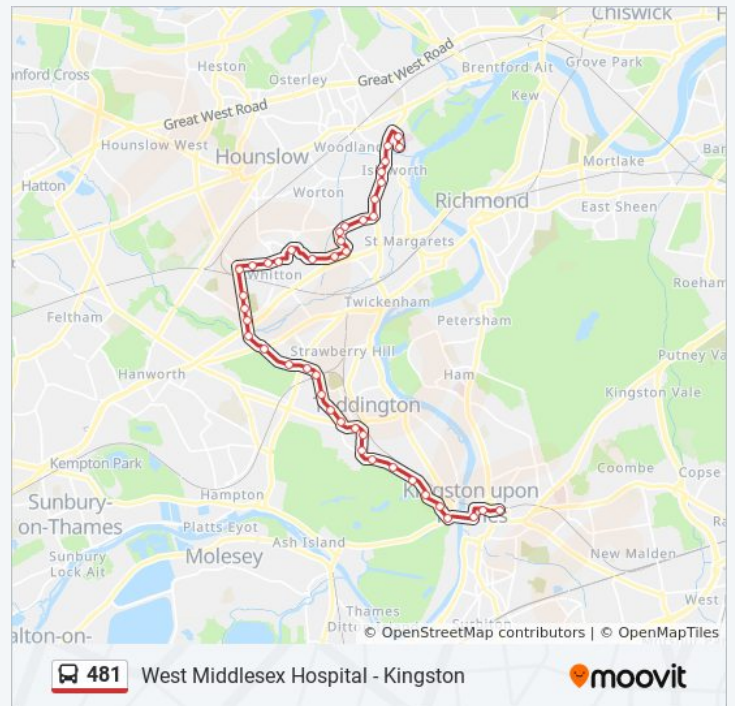

Direction: Kingston

41 stops

[VIEW LINE SCHEDULE](#)

- West London Mental Health Trust (HE)
- West Middlesex Hospital (HA)
- Twickenham Rd / West Middlesex Hospital (HB)
- Mandeville Road (TF)
- Isleworth War Memorial (TH)
- Isleworth Library (TM)
- Brantwood Avenue
- Lynton Close (A)
- Briar Close (H)
- Twickenham Tesco (F)
- Varsity Drive (J)
- Twickenham Trading Estate (K)
- Twickenham Stadium (N)
- Tayben Avenue (P)
- Kneller Hall (Q)
- Kneller Road (S)
- The Admiral Nelson / Whitton (W)
- Whitton Library (N)
- Constance Road (T)
- Montrose Avenue
- Ashley Drive (S)
- Longford Road

Fulwell Station (C)

South Road / Fulwell (F)

Fielding Avenue (L)

Staines Road (M)

Willow Way (N)

Whitton Corner Health & Social Care Ctr (H)

Longford Road (N)

Ashley Drive (N)

Twickenham Trading Estate (D)

Varsity Drive (E)

Twickenham Tesco (F)

Trevor Close (G)

Woodstock Avenue (R)

Lynton Close (Z)

Isleworth Leisure Centre And Library (TN)

Worton Road (TT)

Isleworth War Memorial (TJ)

Mandeville Road (TG)

West Middlesex Hospital (HD)

West London Mental Health Trust (HE)

481 bus time schedules and route maps are available in an offline PDF at moovitapp.com. Use the [Moovit App](#) to see live bus times, train schedule or subway schedule, and step-by-step directions for all public transit in London.