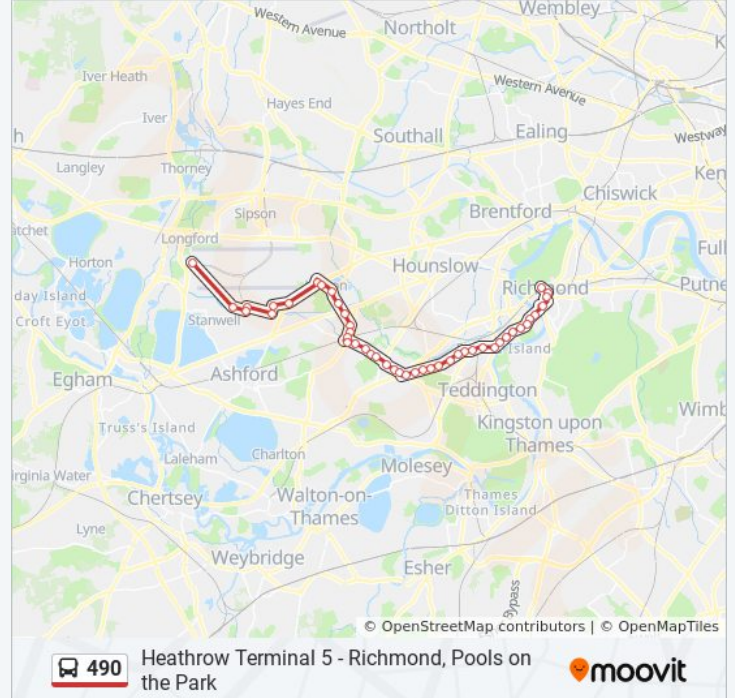

Stops: 45

Trip Duration: 65 min

Line Summary:

Twickenham Road (L)

Apex Corner / Hampton Road West (U)

Popham Close (V)

Hounslow Road / Hanworth (AH)

Hanworth Air Park Leisure Ctr & Library (AJ)

Central Way (G)

Hatton Green (N)

Great South West Road (J)

Hatton Cross Station (A)

Sheffield Way

Heathrow Terminal 4 (11)

Scylla Road

Cargo Centre (N)

Sealand Road (W)

Stirling Road

Heathrow Terminal 5 (1)

Direction: Richmond, Pools on the Park

42 stops

[VIEW LINE SCHEDULE](#)

Heathrow Terminal 5 (7)

Stirling Road