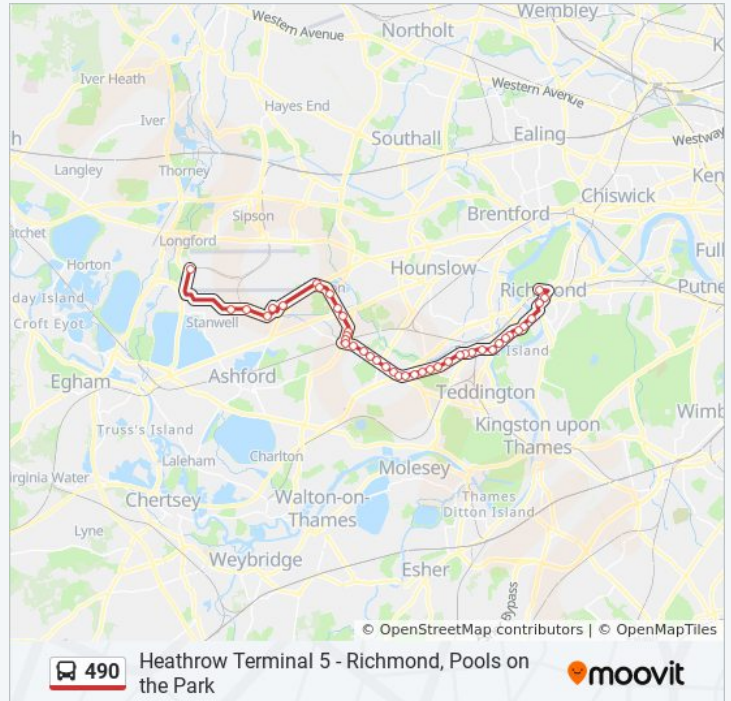

Stops: 45

Trip Duration: 65 min

Line Summary:

Twickenham Road (L)

Apex Corner / Hampton Road West (U)

Popham Close (V)

Hounslow Road / Hanworth (AH)

Hanworth Air Park Leisure Ctr & Library (AJ)

First Cross Road (GK)

Twickenham Green (GL)

Heath Road / Grove Avenue (GP)

Heath Road / Twickenham (T)

York Street / Twickenham (H)

Lebanon Court (S)

Orleans Park School (T)

Marble Hill Park / Crown Road (U)

St Stephen's Church (V)

490 bus Info

Direction: Richmond, Pools on the Park

Stops: 42

Trip Duration: 63 min

Line Summary:

Cresswell Road (W)

George Street (B)

Richmond Station (C)

Pools on the Park

490 bus time schedules and route maps are available in an offline PDF at moovitapp.com. Use the [Moovit App](#) to see live bus times, train schedule or subway schedule, and step-by-step directions for all public transit in London.