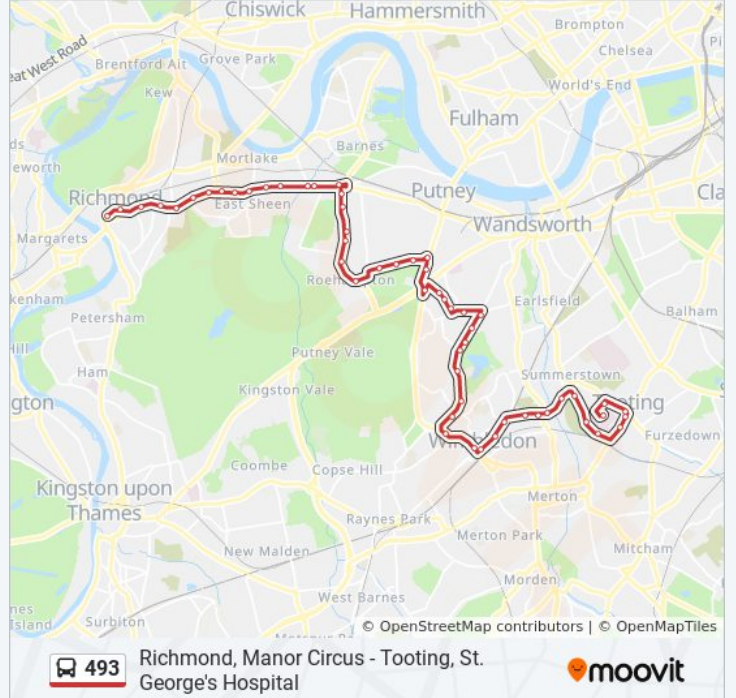

493 bus Info

Direction: Richmond, Manor Circus

Stops: 63

Trip Duration: 76 min

Line Summary:

Wimbledon Hill Road (R)

High Street / Wimbledon Village (P)

Belvedere Avenue (U)

Exeter House (E)

Dover Park Drive (J)

Medfield Street (K)

Roehampton Lane / Danebury Avenue (A)

Clarence Lane (S)

Queen Mary's Hospital (W)

Roehampton University / Main Entrance (X)

Fairacres (Q)

54 stops

[VIEW LINE SCHEDULE](#)

George Street (A)

Church Road (E)

St Mary's Grove (SH)

Manor Road / North Sheen Station (SD)

Sheen Court (S)

Berwyn Road (T)

Direction: Tooting, St. George's Hospital

Stops: 54

Trip Duration: 72 min

Line Summary:

Dover Park Drive (H)
Exeter House (J)
Hayward Gardens (K)
Putney Heath / Green Man (L)
Putney Hill / Green Man (R)
Withycombe Road (PL)
Keevil Drive (PM)
Windlesham Grove (PN)
Southmead Primary School (S)
Augustus Road (E)
Southfields Station (U)
Southdean Gardens (V)
Woodspring Road (V)
Bathgate Road (E)
Wimbledon Tennis Club & Museum (W)
Somerset Road
Belvedere Avenue (W)
High Street / Wimbledon Village (E)
Wimbledon Hill Road (S)
Alexandra Road / Wimbledon (A)
Wimbledon Magistrates Court (N)
Strathearn Road (HE)
Avondale Road (HF)
Gap Road / Plough Lane (HG)
Haydons Road (HJ)
Wimbledon Stadium (SL)
Hazelhurst Estate (SM)
Lambeth Cemetery (HL)
St George's Hospital (HM)
Nutwell Street (HN)
Tooting Broadway Station (L)
Garratt Lane / Tooting Broadway (N)
Fountain Road / Garratt Lane (HP)