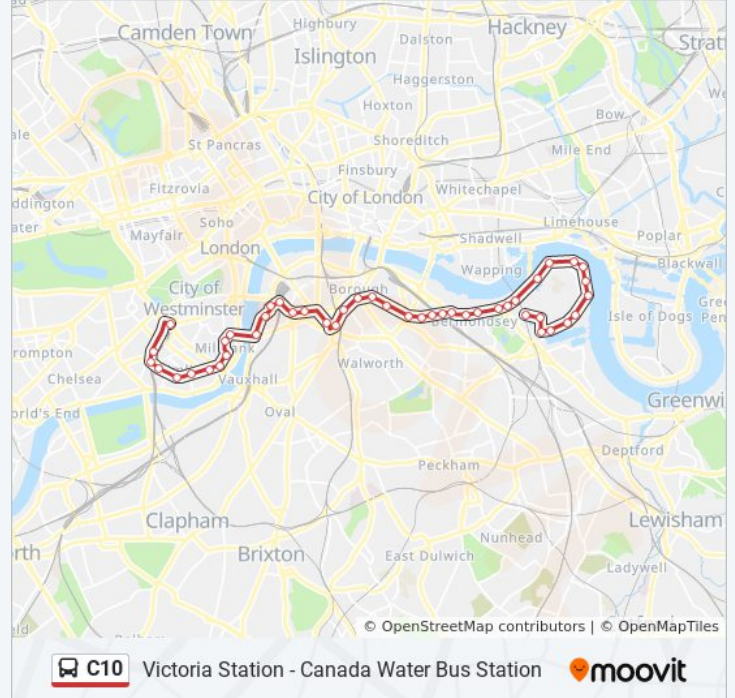

### C10 bus Info

**Direction:** Canada Water Bus Station

**Stops:** 47

**Trip Duration:** 63 min

**Line Summary:**

Borough Station (D)

Tennis Street (K)

Staple Street (E)

Shipwright Road (S)

Omega Gate (W)

Brunswick Quay (W)

Surrey Quays Leisure Park (F)

Canada Street (U)

Canada Water Bus Station (D)

### Direction: Victoria

49 stops

[VIEW LINE SCHEDULE](#)

Canada Water Bus Station (B1)

Canada Street (W)

Surrey Quays Leisure Park (G)

Brunswick Quay (E)

### C10 bus Info

**Direction:** Victoria

**Stops:** 49

**Trip Duration:** 64 min

**Line Summary:**

Millbank (NE)

Page Street (NM)

Tate Britain (M)