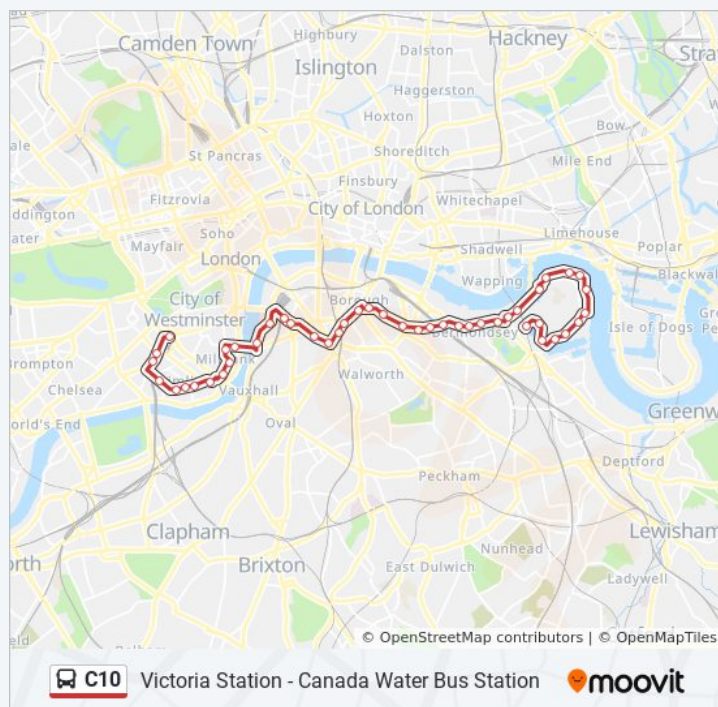

00:07 - 23:55

Saturday

00:07 - 23:55

### C10 bus Info

**Direction:** Victoria

**Stops:** 49

**Trip Duration:** 64 min

**Line Summary:**

Millbank (NE)

Page Street (NM)

Tate Britain (M)