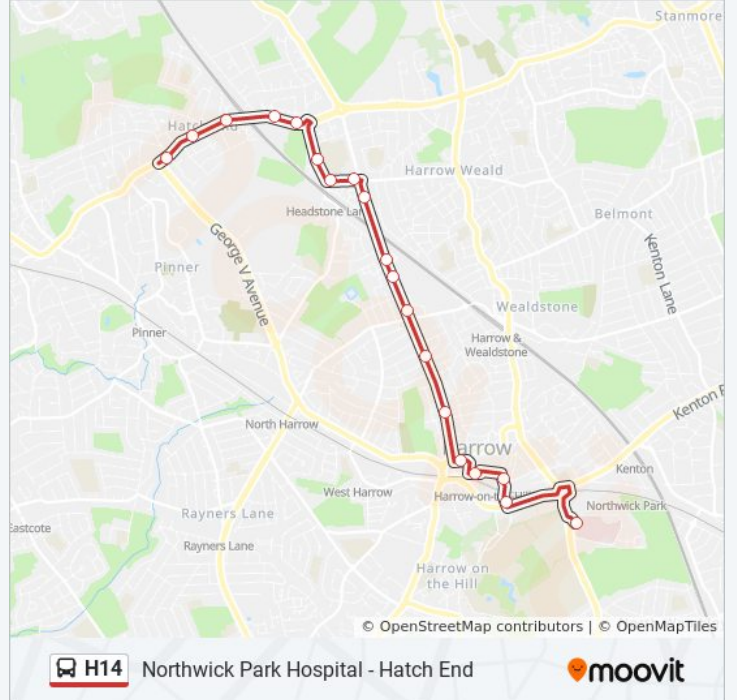

H14 bus time schedules and route maps are available in an offline PDF at moovitapp.com. Use the [Moovit App](#) to see live bus times, train schedule or subway schedule, and step-by-step directions for all public transit in London.

[About Moovit](#) • [MaaS Solutions](#) • [Supported Countries](#) • [Mooviter Community](#)

© 2024 Moovit - All Rights Reserved

Check Live Arrival Times