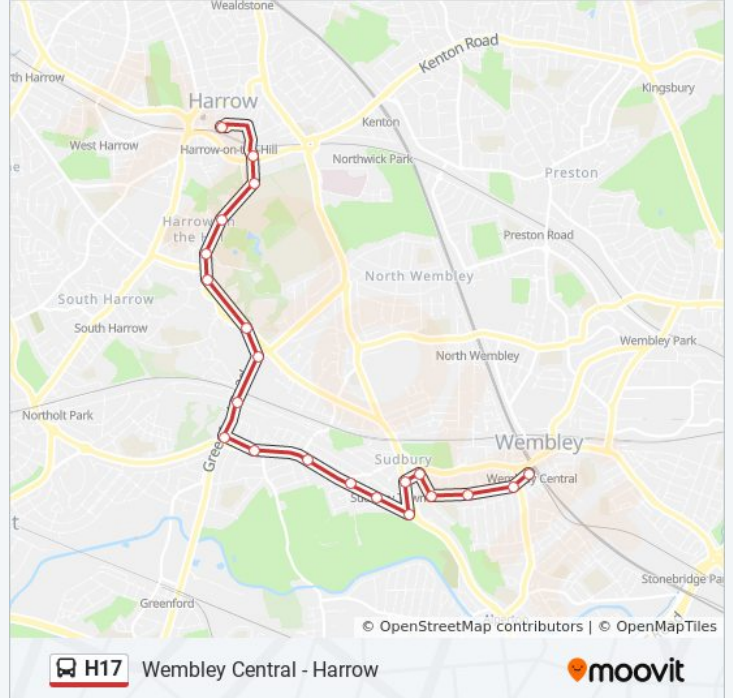

Use the Moovit App to find the closest H17 bus station near you and find out when is the next H17 bus arriving.

Direction: Harrow

24 stops

[VIEW LINE SCHEDULE](#)

- Wembley Central Station (CP)
- Swinderby Road (CZ)
- Wembley Hospital (HM)
- Fernwood Avenue (HN)
- Bridgewater Road (F)
- Colyton Close (I)
- Sudbury Golf Club (W)
- Sudbury Town Station (E)
- Whitton Drive (W)
- Rosewood Avenue
- Ridding Lane (T)
- Greenford Road (U)
- Gainsboro Gardens (C)
- Sudbury Hill Stn / Horsenden Ave (D)
- Sudbury Hill Station (V)
- South Vale (E)
- Harrow Road (F)
- Clementine Churchill Hospital (G)
- Roxeth Hill (RL)
- Harrow Park (RJ)
- Harrow School (N)
- Tyburn Lane (G)

H17 bus Info

Direction: Harrow

Stops: 24

Trip Duration: 28 min

Line Summary:

Harrow Town Centre (L)

Harrow Bus Station (E)

Direction: Wembley Central

20 stops

[VIEW LINE SCHEDULE](#)

Harrow Bus Station (C)

Kenton Road

Harrow School (S)

Harrow Park (RM)

Roxeth Hill (RK)

Clementine Churchill Hospital (H)

H17 bus Info

Direction: Wembley Central

Stops: 20

Trip Duration: 25 min

Line Summary:

Ealing Road (CY)

Wembley Central Station (CP)

H17 bus time schedules and route maps are available in an offline PDF at moovitapp.com. Use the [Moovit App](#) to see live bus times, train schedule or subway schedule, and step-by-step directions for all public transit in London.