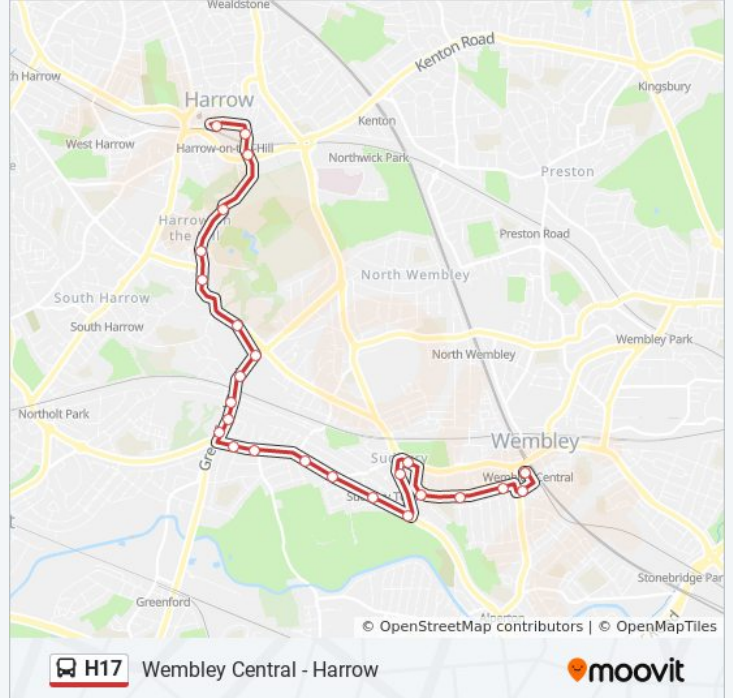

Use the Moovit App to find the closest H17 bus station near you and find out when is the next H17 bus arriving.

Direction: Harrow

24 stops

[VIEW LINE SCHEDULE](#)

- Wembley Central Station (CP)
- Swinderby Road (CZ)
- Wembley Hospital (HM)
- Fernwood Avenue (HN)
- Bridgewater Road (F)
- Colyton Close (I)
- Sudbury Golf Club (W)
- Sudbury Town Station (E)
- Whitton Drive (W)
- Rosewood Avenue
- Ridding Lane (T)
- Greenford Road (U)
- Gainsboro Gardens (C)
- Sudbury Hill Stn / Horsenden Ave (D)
- Sudbury Hill Station (V)
- South Vale (E)
- Harrow Road (F)
- Clementine Churchill Hospital (G)
- Roxeth Hill (RL)
- Harrow Park (RJ)
- Harrow School (N)
- Tyburn Lane (G)

H17 bus Info

Direction: Harrow

Stops: 24

Trip Duration: 28 min

Line Summary:

Harrow Town Centre (L)

Harrow Bus Station (E)

Direction: Wembley Central

20 stops

[VIEW LINE SCHEDULE](#)

Harrow Bus Station (C)

Kenton Road

Harrow School (S)

Harrow Park (RM)

Roxeth Hill (RK)

Clementine Churchill Hospital (H)

H17 bus Info

Direction: Wembley Central

Stops: 20

Trip Duration: 25 min

Line Summary:

Ealing Road (CY)

Wembley Central Station (CP)

H17 bus time schedules and route maps are available in an offline PDF at moovitapp.com. Use the [Moovit App](#) to see live bus times, train schedule or subway schedule, and step-by-step directions for all public transit in London.