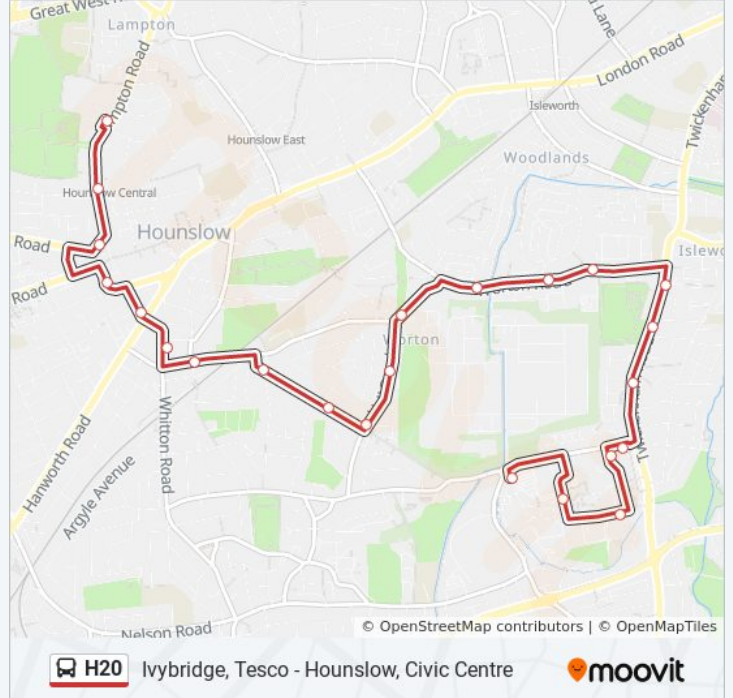

Briar Close (H)

Thirlmere House (T)

Kirkstone Lodge (U)

Easedale House (V)

Twickenham Tesco (F)

H20 bus time schedules and route maps are available in an offline PDF at moovitapp.com. Use the [Moovit App](#) to see live bus times, train schedule or subway schedule, and step-by-step directions for all public transit in London.

[About Moovit](#) • [MaaS Solutions](#) • [Supported Countries](#) • [Mooviter Community](#)

© 2024 Moovit - All Rights Reserved

Check Live Arrival Times