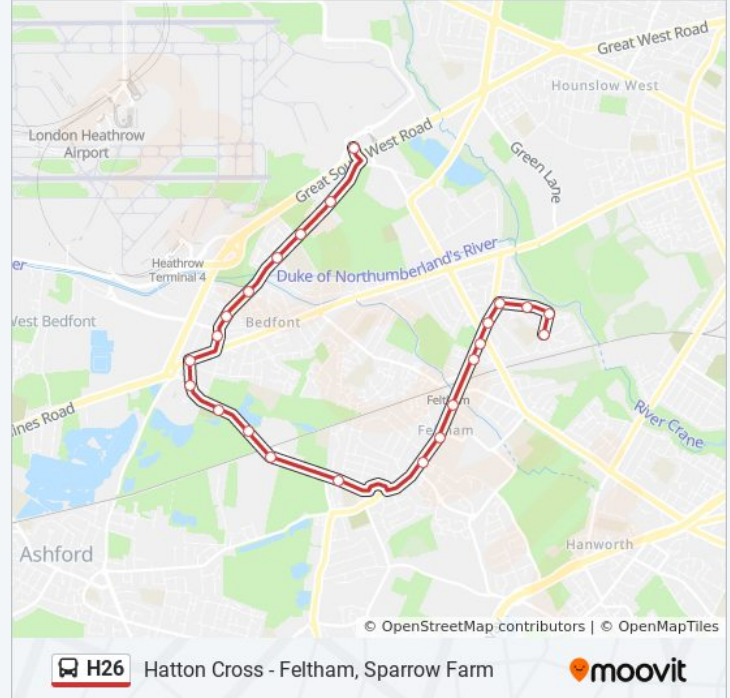

Hazelmere Close (N)

Cains Lane (N)

Myrtle Avenue (N)

Hatton Cross Station (E)

H26 bus time schedules and route maps are available in an offline PDF at moovitapp.com. Use the [Moovit App](#) to see live bus times, train schedule or subway schedule, and step-by-step directions for all public transit in London.

[About Moovit](#) • [MaaS Solutions](#) • [Supported Countries](#) • [Mooviter Community](#)

© 2024 Moovit - All Rights Reserved

Check Live Arrival Times