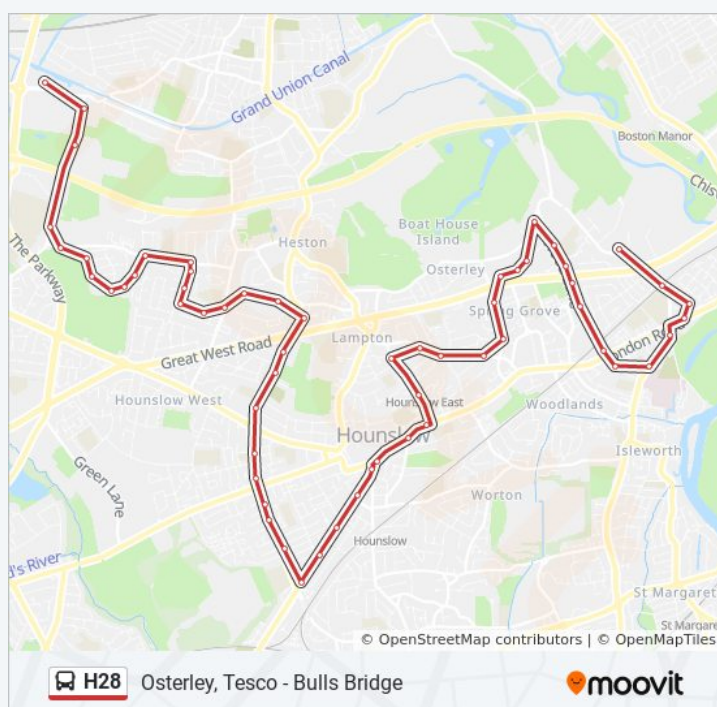

Edison Primary School (VB)

The Warren (CP)

Sutton Way (CQ)

Upper Sutton Lane (CR)

Willow Gardens / Great West Road (CS)

Queenswood Avenue

Dene Avenue (P)

Bath Road (R)

H28 bus Info

Direction: Osterley, Tesco

Stops: 59

Trip Duration: 73 min

Line Summary:

Staines Road (K)

Beverley Avenue (L)

Marshall Close (S)

Granville Avenue (S)

Nelson Road (N)

Cromwell Road (ST)

Hibernia Road (SU)

Bell Road (SW)

Grove Road (J)

Treaty Centre (O)

Hounslow High Street (K)