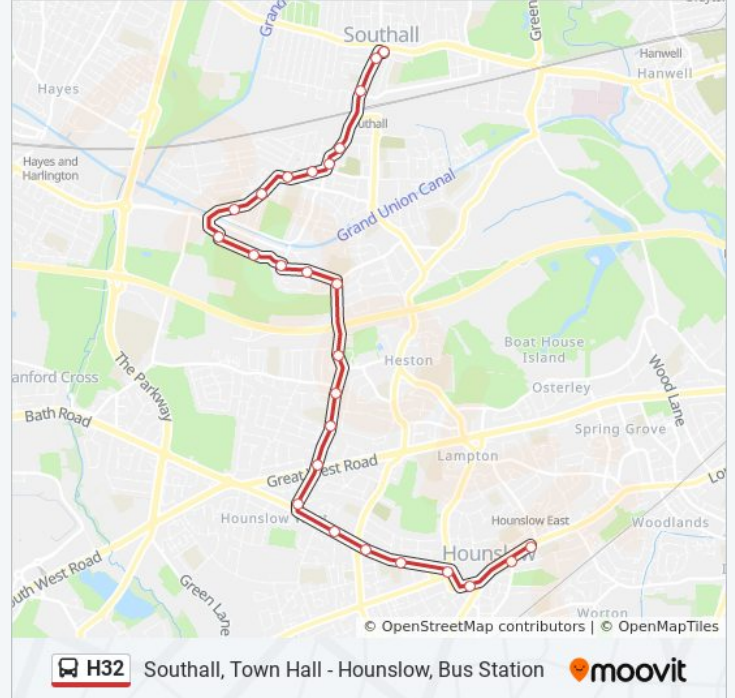

Sussex Road (E)

Waltham Road (H)

King Street (E)

The Green (L)

Park Avenue (P)

Southall Broadway (O)

Southall Town Hall (AP)

H32 bus time schedules and route maps are available in an offline PDF at moovitapp.com. Use the [Moovit App](#) to see live bus times, train schedule or subway schedule, and step-by-step directions for all public transit in London.

[About Moovit](#) • [MaaS Solutions](#) • [Supported Countries](#) • [Mooviter Community](#)

© 2024 Moovit - All Rights Reserved

Check Live Arrival Times