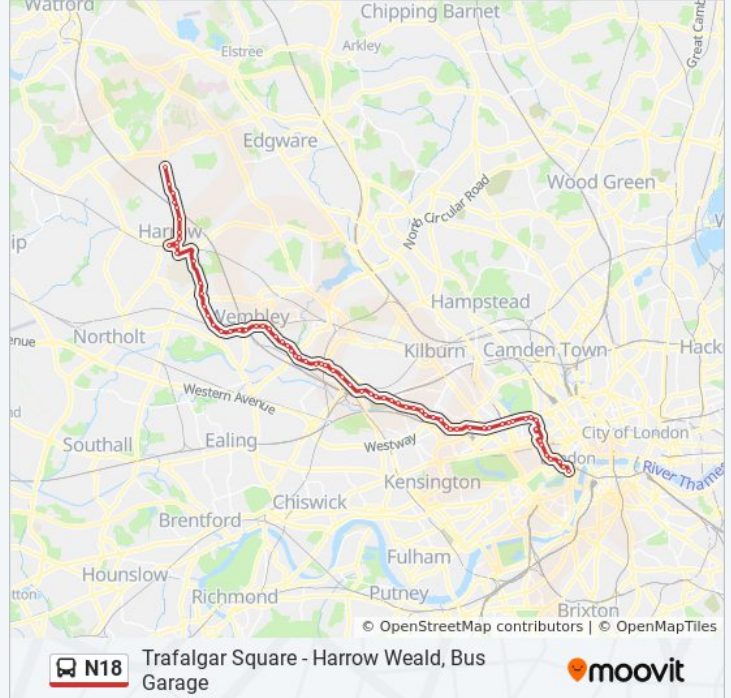

N18 bus Info

Direction: Harrow Weald, Bus Garage

Stops: 69

Trip Duration: 49 min

Line Summary:

Ashmore Road (S)
Second Avenue (T)
Fifth Avenue / Queen's Park Library (Y)
Ladbroke Grove / Kilburn Lane (V)
Kensal Green Cemetery (W)
Kensal Green Station (KU)
St Mary's Cemetery (KV)
Wrotesley Road (R)
Scrubs Lane (S)
Willesden Junction Station (H)
Park Parade (F)
Harlesden Jubilee Clock (X)
St Mary's Road (Z)
Craven Park (U)
Knatchbull Road (V)
Shakespeare Road (W)
First Drive (X)
North Circular Road (K)
Stonebridge Park Stn / Point Place (C)
Flamsted Avenue (N)
Tring Avenue
Waverley Avenue (SJ)
Cecil Avenue (SP)
Ark Elvin Academy / Park Lane (ST)
Wembley Central Station (CS)
Ealing Road (CW)
Copland Avenue (HC)
Bridgewater Road (F)
Sudbury & Harrow Road Station (N)
Sudbury & Harrow Road Station (J)
Butlers Green (G)
Perrin Road (H)
Sudbury Court Road (J)

The Green / Carlton Avenue West (S)

N18 bus Time Schedule

Trafalgar Square Route Timetable:

Sunday	12:18 AM - 4:50 AM
Monday	12:16 AM - 11:46 PM
Tuesday	12:16 AM - 11:46 PM
Wednesday	12:16 AM - 11:46 PM
Thursday	12:16 AM - 11:46 PM
Friday	12:16 AM - 11:46 PM
Saturday	12:18 AM - 11:48 PM

N18 bus Info

Direction: Trafalgar Square

Stops: 70

Trip Duration: 69 min

Line Summary:

Sudbury Court Road (K)
Perrin Road (E)
Harrow Road (F)
Sudbury & Harrow Road Station (G)
Chaplin Road (HA)
Copland Avenue (HB)
Ealing Road (CX)
Wembley Central Station (CN)
Ark Elvin Academy / Park Lane (SG)
Wembley Triangle (SC)
Waverley Avenue (SK)
Tring Avenue (S)
Flamsted Avenue (E)
Wyld Way (E)
Stonebridge Park Stn / Point Place (D)
North Circular Road (J)
Sunny Crescent
West End Close (K)
Shakespeare Road (L)
Knatchbull Road (M)
Craven Park (N)
St Mary's Road (E)
Tavistock Road (A)
Nightingale Road (G)
Scrubs Lane (T)
Victor Road (U)
St Mary's Cemetery (KW)
Kensal Green Station (KX)
Berens Road (KY)
Kilburn Lane (RR)
Fifth Avenue (Z)
Third Avenue (P)
Portnall Road (R)