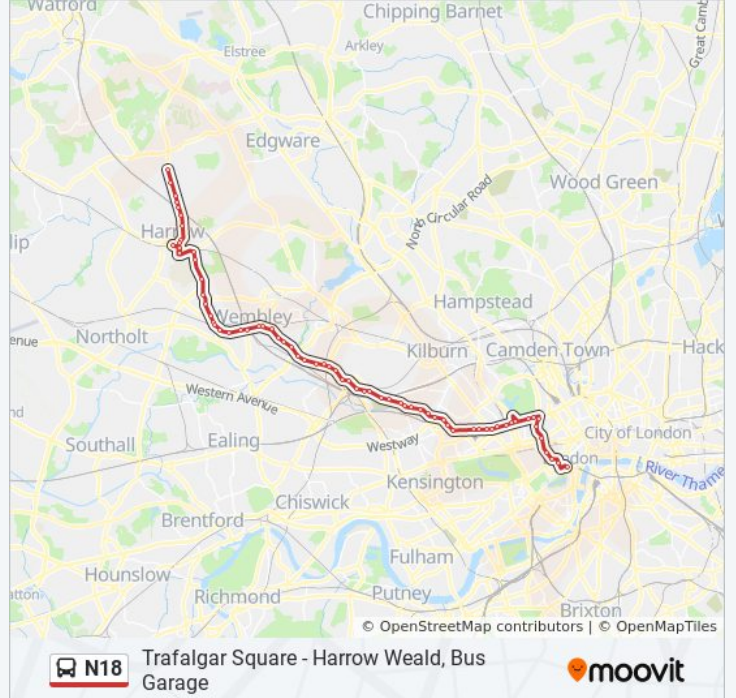

Use the Moovit App to find the closest N18 bus station near you and find out when is the next N18 bus arriving.

Direction: Harrow Weald, Bus Garage

69 stops

[VIEW LINE SCHEDULE](#)

- Trafalgar Square (S)
- Regent Street / St James's (Z)
- Piccadilly Circus (E)
- Conduit Street / Hamleys Toy Store (M)
- Margaret Street / Oxford Circus (RD)
- Portland Place (K)
- Great Portland Street Station (F)
- Regent's Park Station (B)
- Harley Street (L)
- Baker Street Station (E)
- Gloucester Place (Z)
- Marylebone (P)
- Old Marylebone Road (EU)
- Edgware Road Station (EV)
- Edgware Road (EW)
- Hermitage Street (B)
- Bishops Bridge Road / Little Venice (S)
- Royal Oak Station (RD)
- Westminster Academy / Cirencester Street (RE)
- Sutherland Avenue (RF)
- Westminster Registration Office (H)

N18 bus Info

Direction: Harrow Weald, Bus Garage

Stops: 69

Trip Duration: 49 min

Line Summary:

Ashmore Road (S)
Second Avenue (T)
Fifth Avenue / Queen's Park Library (Y)
Ladbroke Grove / Kilburn Lane (V)
Kensal Green Cemetery (W)
Kensal Green Station (KU)
St Mary's Cemetery (KV)
Wrotesley Road (R)
Scrubs Lane (S)
Willesden Junction Station (H)
Park Parade (F)
Harlesden Jubilee Clock (X)
St Mary's Road (Z)
Craven Park (U)
Knatchbull Road (V)
Shakespeare Road (W)
First Drive (X)
North Circular Road (K)
Stonebridge Park Stn / Point Place (C)
Flamsted Avenue (N)
Tring Avenue
Waverley Avenue (SJ)
Cecil Avenue (SP)
Ark Elvin Academy / Park Lane (ST)
Wembley Central Station (CS)
Ealing Road (CW)
Copland Avenue (HC)
Bridgewater Road (F)
Sudbury & Harrow Road Station (N)
Sudbury & Harrow Road Station (J)
Butlers Green (G)
Perrin Road (H)
Sudbury Court Road (J)

The Green / Carlton Avenue West (T)

Northwick Park Hospital (N)

University Of Westminster (BB)

Tyburn Lane (G)

Harrow Town Centre (L)

Harrow Bus Station (A)

Harrow Town Centre (T)

Harrow Town Centre / Sheepcote Road (R)