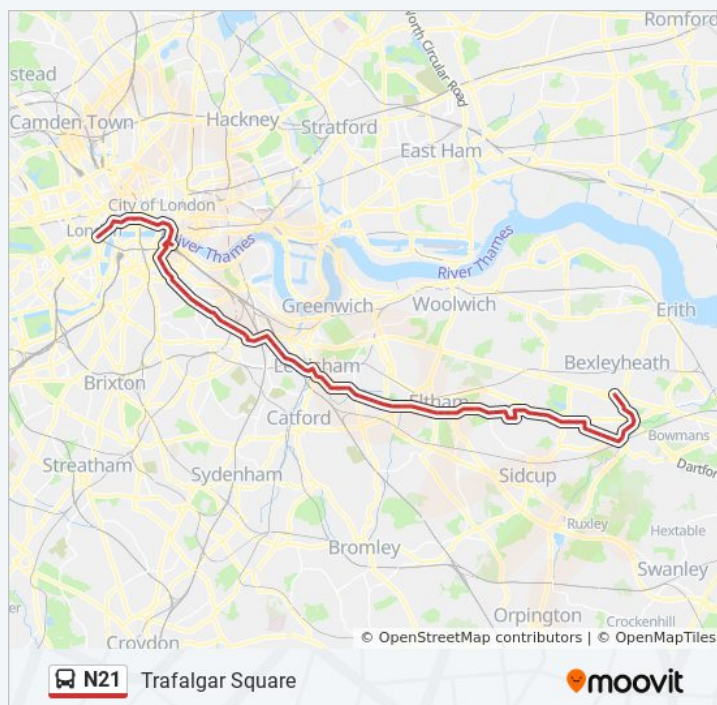

N21 bus Info

Direction: Trafalgar Square

Stops: 85

Trip Duration: 62 min

Line Summary:

Eltham Road / Kidbrooke Park Road (WS)

Courtlands Avenue (WT)

Weigall Road (WU)