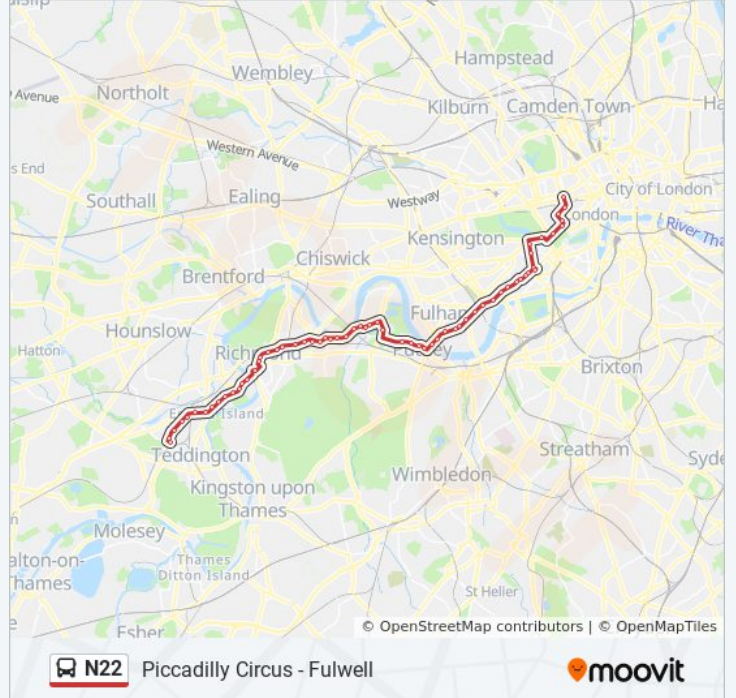

Use the Moovit App to find the closest N22 bus station near you and find out when is the next N22 bus arriving.

Direction: Fulwell

64 stops

[VIEW LINE SCHEDULE](#)

- Oxford Circus Stn / Margaret Street (RF)
- Saville Row (N)
- Berkeley Square (X)
- Berkeley Street (Z)
- Green Park Station (H)
- Green Park / Constitution Hill (E)
- Hyde Park Corner Station (P)
- Sloane Street / Knightsbridge Station (KK)
- Pont Street (KL)
- Sloane Square (C)
- Sloane Square Station (H)
- Duke Of York Square (G)
- Walpole Street (KA)
- Markham Street (KB)
- Chelsea Old Town Hall (KC)
- Carlyle Square (KD)
- Beaufort Street (QN)
- Edith Grove / Worlds End (QR)
- Worlds End Health Centre (GH)
- Rumbold Road (GJ)
- Wandsworth Bridge Road (GL)
- Irene Road (GM)

N22 bus Info

Direction: Fulwell

Stops: 64

Trip Duration: 56 min

Line Summary:

Parsons Green (W)
Munster Road (Y)
Putney Bridge Stn / Fulham High Street (FX)
Putney Bridge (FE)
Putney Pier (P)
Ruvigny Gardens (H)
Festing Road (J)
Comondale (K)
Ranelagh Avenue (WX)
Barnes / Red Lion (BA)
Glebe Road (BB)
Barnes Pond (BD)
Barnes High Street (BH)
Barnes Bridge Station (BJ)
White Hart Lane (V)
Avondale Road (Q)
Sheen Lane / Mortlake Station (B)
Ship Lane / Stag Brewery (Z)
Rosemary Lane (P)
Clifford Avenue (Q)
Mortlake Road (G)
Manor Grove (H)
Manor Circus (SB)
Sheendale Road (SK)
Richmond Circus (RR)
Richmond Station (E)
The Quadrant (F)
Richmond Bus Station (J)
Cresswell Road (X)
Cambridge Park (B)
St Stephen's Church (C)
Marble Hill Park / Crown Road (D)
Orleans Park School (E)

Lebanon Court (F)

York Street / Twickenham (G)

Heath Road / Twickenham (K)

Heath Road / Grove Avenue (GS)

Twickenham Green (GT)

The Prince Albert / Twickenham (GB)

Trafalgar Road / Prince Of Wales (SC)

Fulwell / Sixth Cross Road (H)

South Road / Fulwell (G)

Direction: Piccadilly Circus

62 stops

[VIEW LINE SCHEDULE](#)

South Road / Fulwell (F)

Trafalgar Road / Prince Of Wales (SD)

The Prince Albert / Twickenham (GA)

Twickenham Green (GM)