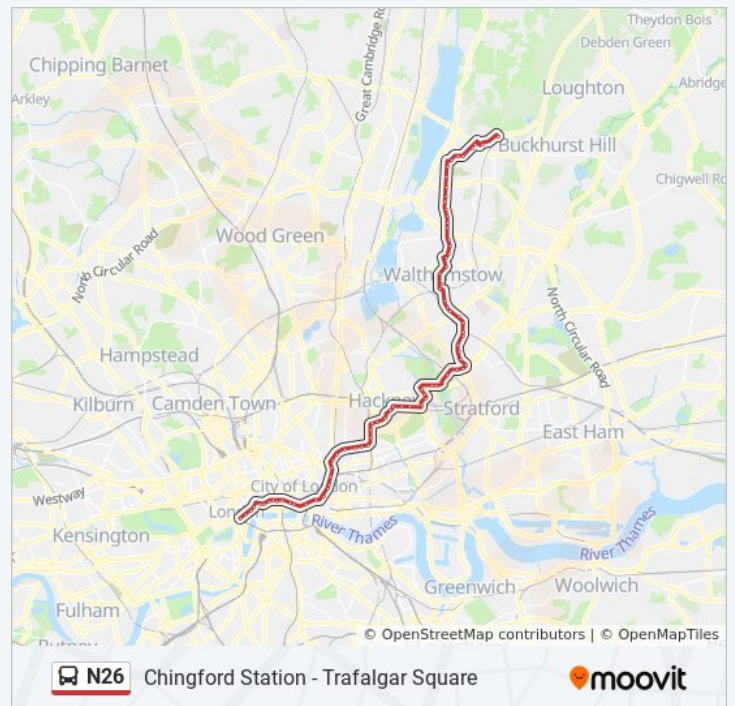

Jewel Road (BN)

Walthamstow Market (J)

Walthamstow Bus Station (A)

Grosvenor Park Road (K)

Grove Road (SJ)

Bakers Avenue (SK)

Leyton Green (SL)

Colchester Road (SM)

Leyton Midland Road Station (SN)

Leyton Sports Ground (SP)

Vicarage Road (S)

Grange Park Road (P)

Buckingham Road (L)

Tuesday	12:35 AM - 4:35 AM
Wednesday	12:35 AM - 4:35 AM
Thursday	12:35 AM - 4:35 AM
Friday	12:35 AM - 4:35 AM
Saturday	12:35 AM - 4:35 AM

N26 bus Info

Direction: Victoria

Stops: 85

Trip Duration: 83 min

Line Summary:

Leyton Library (J)

York Road (E)

Oliver Road (H)

Wick Road / Kenworthy Road

Barnabas Road (K)

Kenton Road / Well Street (L)

Valentine Road (M)

Holcroft Road (N)

Shore Road (LX)

Mare Street / Well Street (LA)

King Edward's Road (LE)