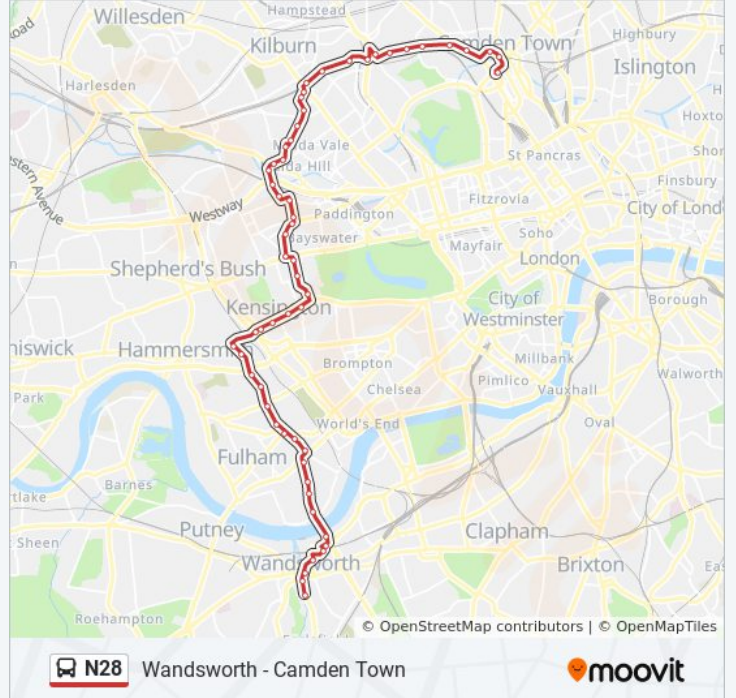

Abbey Road (X)

South Hampstead Station / Loudoun Road (Y)

Finchley Road (K)

Swiss Cottage Station (E)

Winchester Road (L)

Elsworthy Rise (M)

Primrose Hill Rd / Adelaide Medical Ctr (P)

Chalk Farm Station (CA)

Chalk Farm Road / Morrisons (CE)

Hawley Road (M)

Camden Gardens (D)

Camden Town Station (Z1)

**Direction: Wandsworth**

59 stops

[VIEW LINE SCHEDULE](#)

Bayham Street (U)