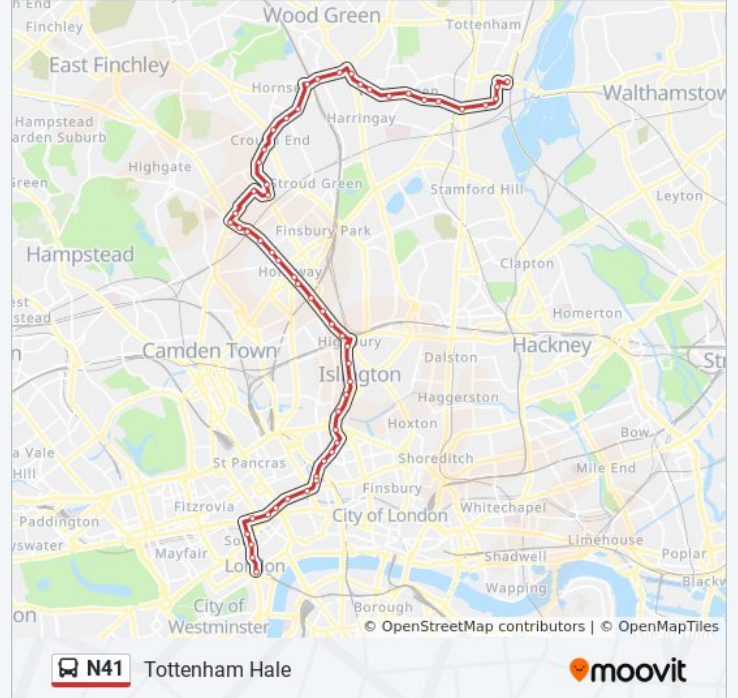

**N41 bus Info**

**Direction:** Tottenham Hale

**Stops:** 57

**Trip Duration:** 54 min

**Line Summary:**

Liverpool Road (SV)  
Holloway Road Station (SU)  
Camden Road (T)  
Holloway / Nags Head (L)  
Tufnell Park Road (F)  
Manor Gardens (V)  
Wedmore Street (U)  
Upper Holloway Station (T)  
Elthorne Road (P)  
Archway Station / Holloway Road (D)  
Archway Road / St John's Way (M)  
Cressida Road (Y)  
Sunnyside Road (H)  
Hornsey Road  
Hornsey Rise (K)  
Hornsey Lane (L)  
Edison Road (CE)  
Crouch End Broadway (CA)  
Tottenham Lane Y M C A (S)  
Hornsey Police Station (T)  
Tottenham Lane (D)  
Wightman Road (E)  
Wood Green High Road (N)  
Turnpike Lane Station (Y)  
Willow Walk (W)  
Stanley Road (A)  
West Green Primary School (B)  
Philip Lane (D)  
West Green Baptist Church (J)  
Bedford Road (K)  
Seven Sisters Station (F)  
Antill Road (R)  
Fountayne Business Centre (Q)

## Direction: Trafalgar Square

56 stops

[VIEW LINE SCHEDULE](#)

Tottenham Hale Bus Station (D)

Tottenham Hale Retail Park (X)

Stamford Road (Y)

Wakefield Road (L)

Seven Sisters Station (E)