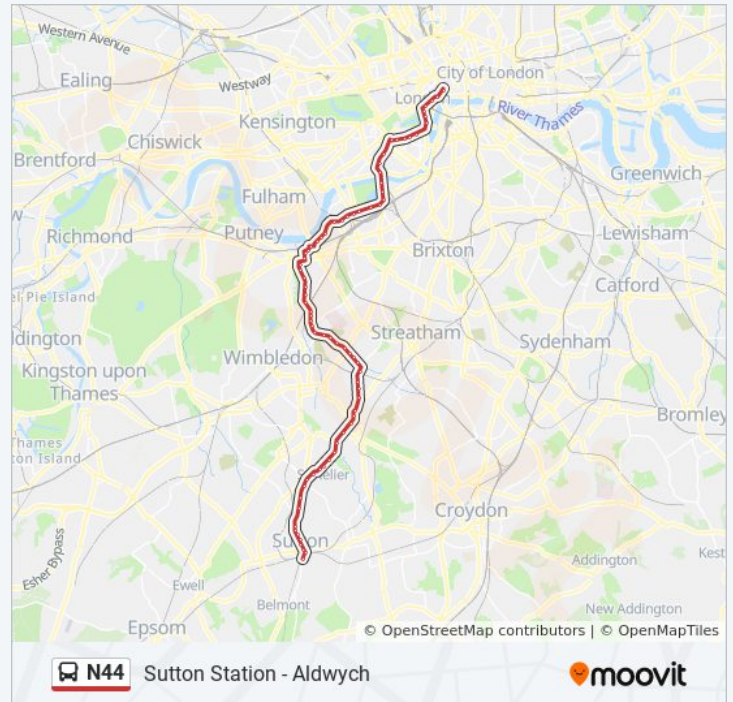

Bullen Street (LD)

Battersea High Street (LE)

Badric Court (LL)

Hope Street / Plantation Wharf Pier (P)

Chatfield Road (TH)

Petergate (TJ)

Swandon Way (TB)

Wandsworth Town Station (BB)

Tonsley Street (J)

Wandsworth Town Hall (M)

Southside Shopping Centre (S)

Mapleton Road (S)

The Old Sergeant (S)

Swaffield Road (S)

Henry Prince Estate (K)

Earlsfield Road (E)

N44 bus Info

Direction: Sutton Station

Stops: 77

Trip Duration: 67 min

Line Summary:

Earlsfield Station (D)

Isis Street (P)

Waldron Road (SF)