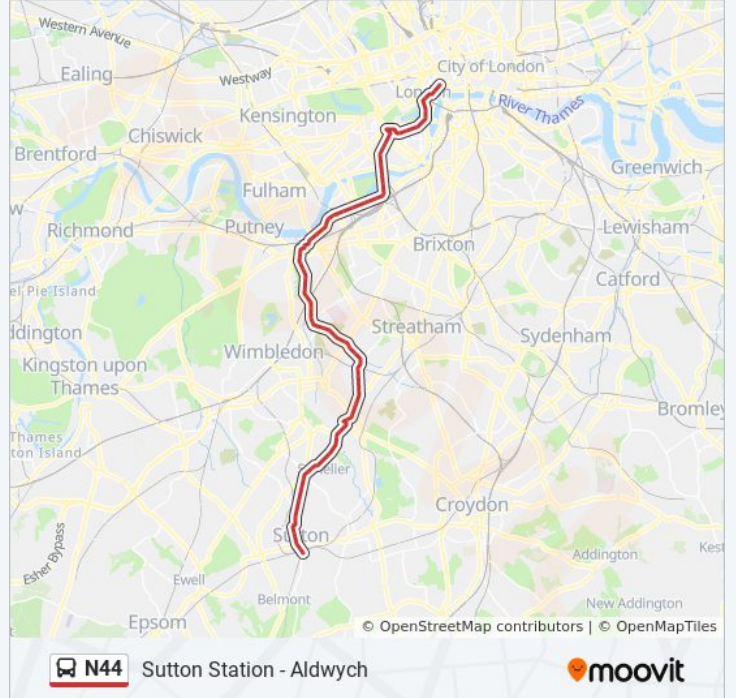

N44 bus Info

Direction: Aldwych

Stops: 79

Trip Duration: 66 min

Line Summary:

Eveline Road (D)
London Road / Figge's Marsh (L)
Gorringe Park Avenue (TB)
Tooting Station (TC)
Mitcham Road / Tooting Station (TD)
Amen Corner (TE)
Tooting / the Mitre (TH)
Bickley Street (P)
Tooting Broadway Station (H)
Garratt Lane / Tooting Broadway (N)
Fairlight Road (HR)
Streatham Cemetery (SA)
Wimbledon Road (SB)
Huntspill Street (SC)
Burntwood Lane (SD)
Waldron Road (SE)
Isis Street (Q)
Earlsfield Station (C)
Earlsfield Road (H)
Henry Prince Estate (J)
Swaffield Road (N)
The Old Sergeant (N)
Mapleton Road (N)
Southside Shopping Centre (T)
Ram Street (Q)
Tonsley Street (K)
Wandsworth Town Station (AA)
Swandon Way (TC)
Petergate (TN)
Chatfield Road (TP)
Hope Street / Plantation Wharf Pier (C)
York Gardens (D)
Badric Court (LM)