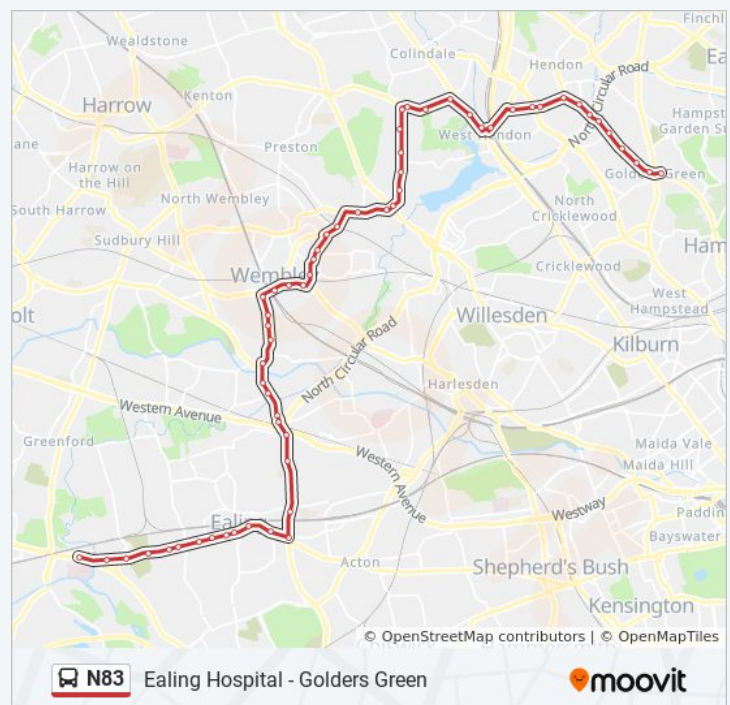

Direction: Ealing Hospital

59 stops

[VIEW LINE SCHEDULE](#)

- Golders Green Station (GH)
- Hoop Lane (A)
- Woodstock Avenue (B)
- Limes Avenue (C)
- Golders Manor Drive (D)
- North Circular Road (E)
- Brent Street / Green Lane (F)
- Brent Green (Z)
- Hendon Central Station (B)
- Hendon Way (C)
- Audley Road
- Hendon Station (HE)
- West Hendon Broadway (HL)
- West Hendon Broadway / Herbert Road (HM)
- Hendon Magistrates Court (HP)
- Edgware Road / the Hyde (HS)
- Springfield Gardens (E)
- Townsend Lane (F)
- Kingsbury Green (K)
- Slough Lane (L)
- Queensbury Road (M)
- Lavender Avenue (BL)

Bond Street

Ealing Broadway Station (H)

North Common Road (EM)

Gunnersbury Avenue (EP)

North Ealing Station (ER)

Hillcrest Road (N)

Hanger Lane Station (A)

Hanger Lane Gyratory (C)

Quill Street (D)

Vicars Bridge Close (F)

Glacier Way (G)

Alperton Station (B)

Clayton Avenue (S)

Eagle Road (N)

Lyon Park Avenue (N)

High Road Wembley (CV)

N83 bus Info

Direction: Golders Green

Stops: 59

Trip Duration: 55 min

Line Summary:

Wembley Central Station (CM)

Ark Elvin Academy / Park Lane (SG)

Wembley Triangle (SC)