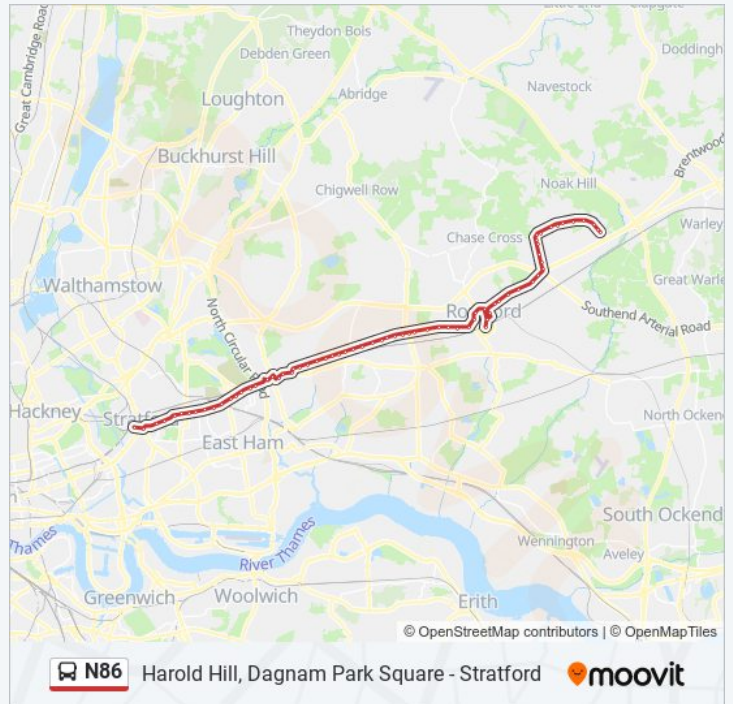

Sheffield Drive (DK)

Settle Road (DL)

Sedgefield Crescent

Harkness Close (DV)

Brookside School (DU)

Chippenham Road (HH)

Hilldene Avenue Shopping Centre (W)

Chatteris Avenue (W)

N86 bus Time Schedule

Stratford Route Timetable:

Sunday	00:15 - 04:35
Monday	00:30 - 04:30
Tuesday	00:30 - 04:30
Wednesday	00:30 - 04:30
Thursday	00:30 - 04:30
Friday	00:30 - 04:30
Saturday	00:15 - 04:35

N86 bus Info

Direction: Stratford

Stops: 71

Trip Duration: 59 min
Line Summary:

Charlbury Crescent (W)

Grange Road (S)

Myrtle Road (S)

Heaton Avenue (S)