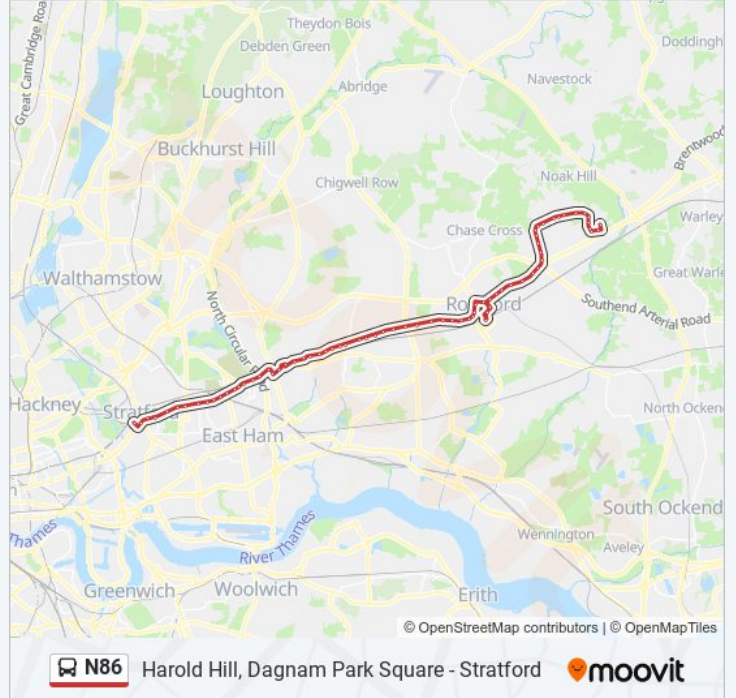

Use the Moovit App to find the closest N86 bus station near you and find out when is the next N86 bus arriving.

Direction: Harold Hill, Dagnam Park Square

74 stops

[VIEW LINE SCHEDULE](#)

- Stratford Bus Station
- Stratford Centre (G)
- Litchfield Avenue (MJ)
- Water Lane / University Of East London
- Atherton Leisure Centre (E)
- Margery Park Road (N)
- Woodgrange Road
- Green Street (P)
- Katherine Road (E)
- Shrewsbury Road (E)
- Woodgrange Park Station (H)
- High Street North (E)
- First Avenue (K)
- Rabbits Road
- Seventh Avenue
- Little Ilford Lane
- North Circular Road
- Ilford Hill
- Pioneer Point (PP)
- Redbridge Central Library
- Hainault Street (T)

N86 bus Info

Direction: Harold Hill, Dagnam Park Square

Stops: 74

Trip Duration: 58 min

Line Summary:

- St Peter & St Paul Church (L)
- Ilford County Court (J)
- Aldborough Road South (K)
- New Road (L)
- Seven Kings Station (M)
- Chester Road (N)
- Roman Catholic Church Of St Cedd
- Barley Lane / Goodmayes Station
- Goodmayes Retail Park
- Grove Road
- Belfairs Drive
- Chadwell Heath Lane (C)
- St Chad's Road (K)
- Whalebone Lane
- Hainault Road (M)
- St Edward's / C Of E Academy (E)
- Jutsums Lane (E)
- Romford Stadium (B)
- Richards Avenue (M)
- Cotleigh Road (N)
- Knightsbridge Gardens
- Mawney Road (A)
- North Street (C)
- Romford Market
- Mercury Gardens
- Western Road (Q)
- Romford Station (Z)
- Mercury Gardens
- Romford Police Station (Mb)
- Pettits Lane Main Road
- Raphael Park
- Repton Avenue (Pu)
- Links Avenue (Pv)

Hilldene Avenue / Chatteris Avenue (E)

Hilldene Avenue Shopping Centre (E)

Chippenham Road (HJ)

Brookside School (DA)

Harkness Close (DC)

Sedgefield Crescent

Wickford Drive (LN)

Redruth Road (LP)