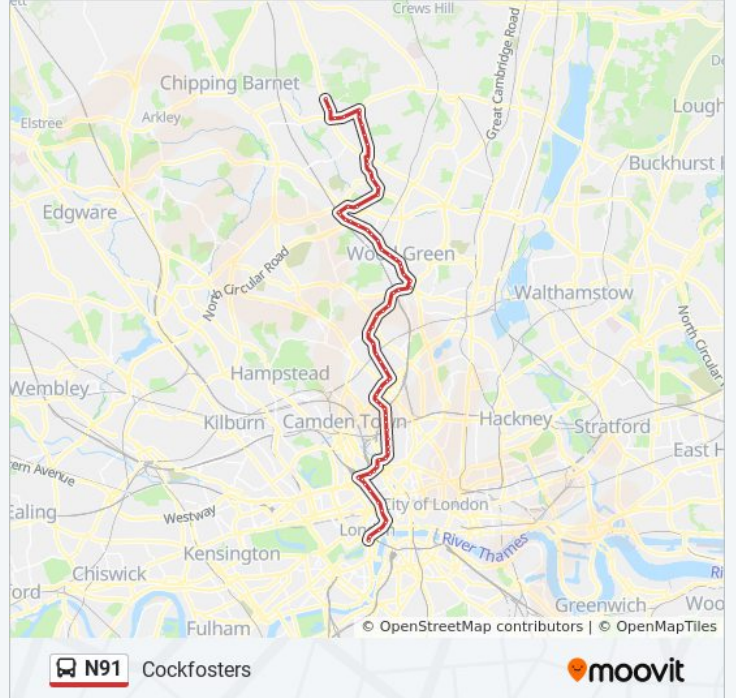

N91 bus Info

Direction: Cockfosters

Stops: 72

Trip Duration: 70 min

Line Summary:

Freegrove Road (F)
Camden Road
Chambers Road (L)
Parkhurst Road / Holloway Nags Head (B)
Seven Sisters Road / Nags Head
Hornsey Road (NP)
Tollington Park (L)
Bavaria Road (M)
Fairbridge Road (N)
Hornsey Rise (K)
Hornsey Lane (L)
Edison Road (CE)
Crouch End Broadway (CA)
Tottenham Lane Y M C A (S)
Hornsey Police Station (T)
Tottenham Lane (D)
Wightman Road (E)
Wood Green High Road (N)
Brampton Park Road (L)
Wood Green Shopping City (J)
Wood Green Station (H)
Wood Green Bus Garage (C)
Haringey Civic Centre (BH)
Park Avenue (BJ)
Nightingale Road (BK)
Palace Road (BL)
Bounds Green Station (BM)
Warwick Road (GM)
Cline Road (GE)
Hobart Corner (GF)
Lower Park Road (W)
Whitmore Close (M)
New Southgate Station (K)

Betstyle Road (S)
Arnos Grove Station (T)
Forestdale (S)
Selborne Road (T)
Ye Olde Cherry Tree (U)
Meadway (V)
Southgate College (A)
Southgate Station (F)
West Grove Primary School (W)
Charter Way (N)
Merrivale (J)
Tregenna Close (K)
Oakwood (A)
Peace Close Oakwood (D)
Cockfosters Road Oakwood (H)
Freston Gardens Oakwood (C)
Cockfosters Station

Direction: Trafalgar Square

70 stops

[VIEW LINE SCHEDULE](#)

Cockfosters (B)
Cockfosters Road Oakwood (E)
Peace Close Oakwood (E)
Oakwood (A)
Tregenna Close (G)
Merrivale (H)
Charter Way (S)
West Grove Primary School (U)
Southgate Station (C)
Southgate College (S)
Meadway (A)
Ye Olde Cherry Tree (B)