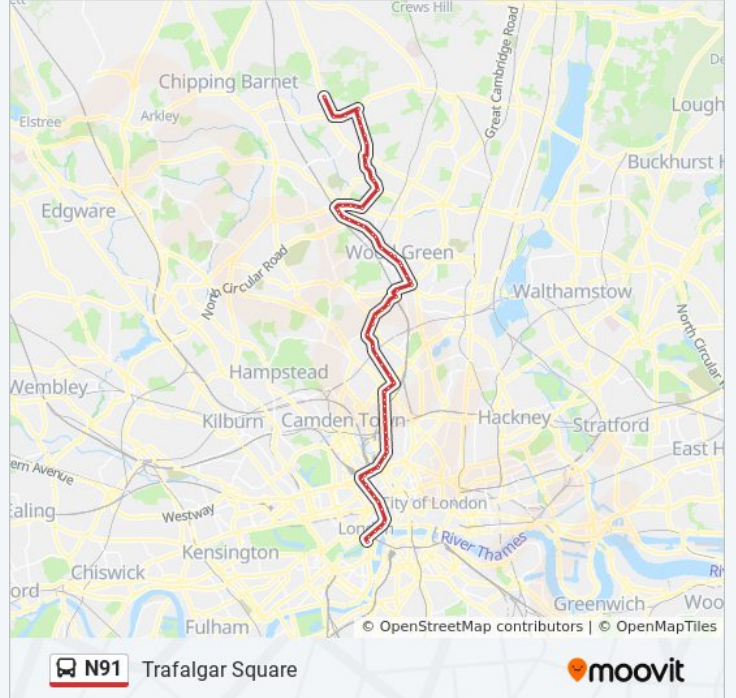

Forestdale (C)

Arnos Grove Swimming Pool

Arnos Grove Station (A)

Ravenscraig Road (C)

Betstyle Circus (D)

New Southgate Station (J)

Lower Park Road (E)

Hobart Corner (GG)

Cline Road (GH)

Warwick Road (GA)

Bounds Green Station (BA)

Palace Road (BC)

Nightingale Road (BD)

Park Avenue (BE)

Haringey Civic Centre (BF)

Wood Green Station (D)

Lordship Lane (G)

Brampton Park Road (K)

Coleraine Road (MA)

Wood Green High Road (Q)

Wightman Road (H)

Hornsey Station (U)

Hornsey Police Station (V)

Tottenham Lane Y M C A (W)

Crouch End Broadway / Park Road (CB)

Edison Road (CF)

Hornsey Lane (A)

Hornsey Rise (B)

Hornsey Road / Hanley Road (C)

Tollington Park (G)

Seven Sisters Road (NS)

Sobell Centre (NQ)

Holloway Road (R)