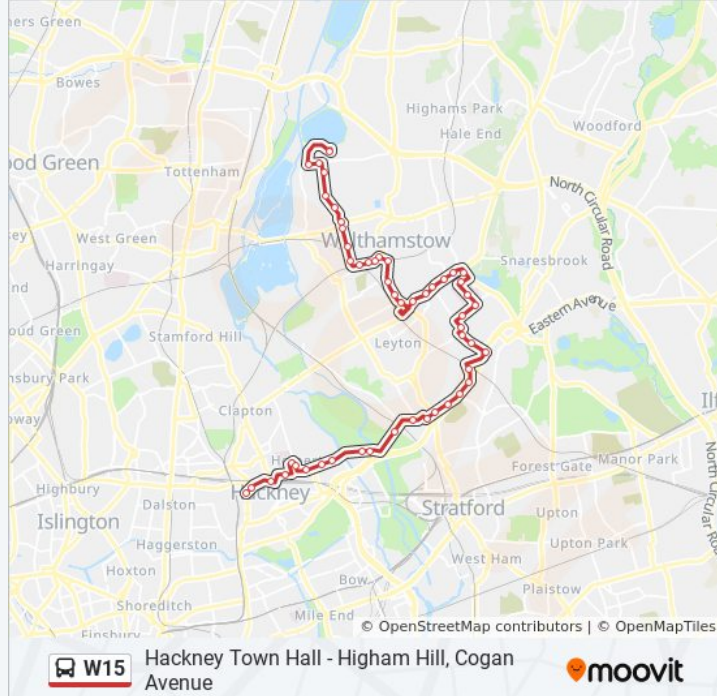

Peterborough Rd Lea Bridge Rd (EI)

Whipps Cross Wood Street (A)

Whipps Cross Bus Stand (V)

Whipps Cross Hospital / Main Entrance (K)

Whipps Cross Hospital / A & E (L)

Clare Road (Q)

Peterborough Road

Essex Road South (S)

Elim Pentecostal Church (S)

Clarendon Road (S)

Leytonstone Stn / Grove Green Road (B)

Hampton Road (BB)

Ashville Road

Central Avenue (W)

Francis Road (R)

Leyton High Road / Leyton Station (C)

York Road (E)

Oliver Road (H)

Spitalfields Market (K)

Ruckholt Road Bridge (L)

Hackney Marsh (R)

Hackney Marsh Playing Fields (W)

Kingsmead Estate (N)

Marsh Hill (P)

Glyn Road (M)

Brooksby's Walk / Homerton Station (HB)

Homerton Hospital (F)

Banister House (A)

Ponsford Street (T)

Trelawney Estate (C)

Hackney Town Hall (A)