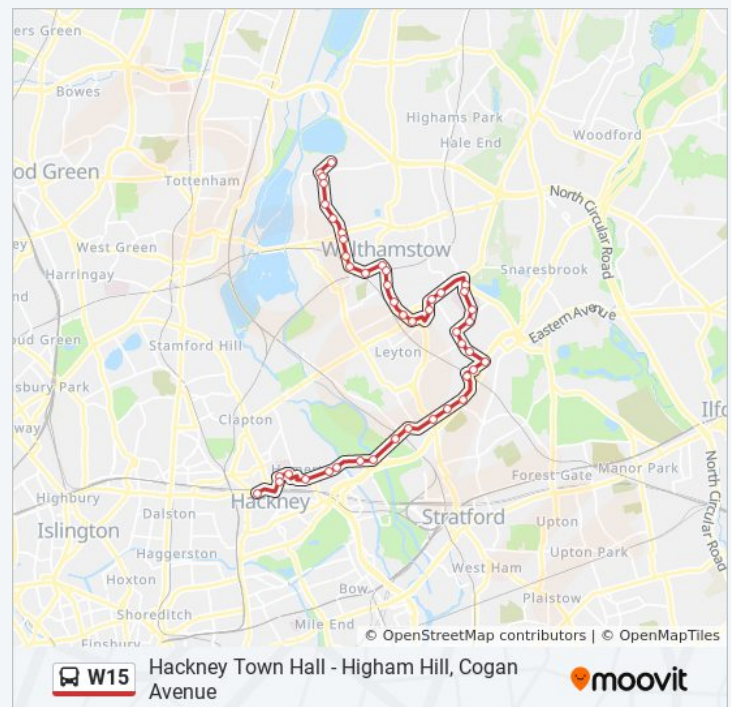

Ruckholt Road Bridge (L)

Hackney Marsh (R)

Hackney Marsh Playing Fields (W)

Kingsmead Estate (N)

Marsh Hill (P)

Glyn Road (M)

Brooksby's Walk / Homerton Station (HB)

Homerton Hospital (F)

Homerton Hospital / Homerton Row (D)

Homerton Hospital / Wardle Street (E)

Glyn Road (L)

Adley Street (A)

Kingsmead Estate (B)

Hackney Marsh Playing Fields (E)

Hackney Marsh (S)

Ruckholt Road Bridge (T)

Essex Road (Wb)

Leyton Green Road (WK)

Lea Bridge Road / Bakers Arms (ND)

Hoe Street / Bakers Arms (NE)

Grove Road Walthamstow (Nh)

Higham Hill, Cogan Avenue Route Timetable:

Sunday	12:00 AM - 10:45 PM
Monday	12:00 AM - 11:45 PM
Tuesday	12:00 AM - 11:45 PM
Wednesday	12:00 AM - 11:45 PM
Thursday	12:00 AM - 11:45 PM
Friday	12:00 AM - 11:45 PM
Saturday	12:00 AM - 11:45 PM

### W15 bus Info

**Direction:** Higham Hill, Cogan Avenue

**Stops:** 45

**Trip Duration:** 63 min

**Line Summary:**

Queen's Road (L)

Walthamstow Central Station (W)

Walthamstow Bus Station (E)