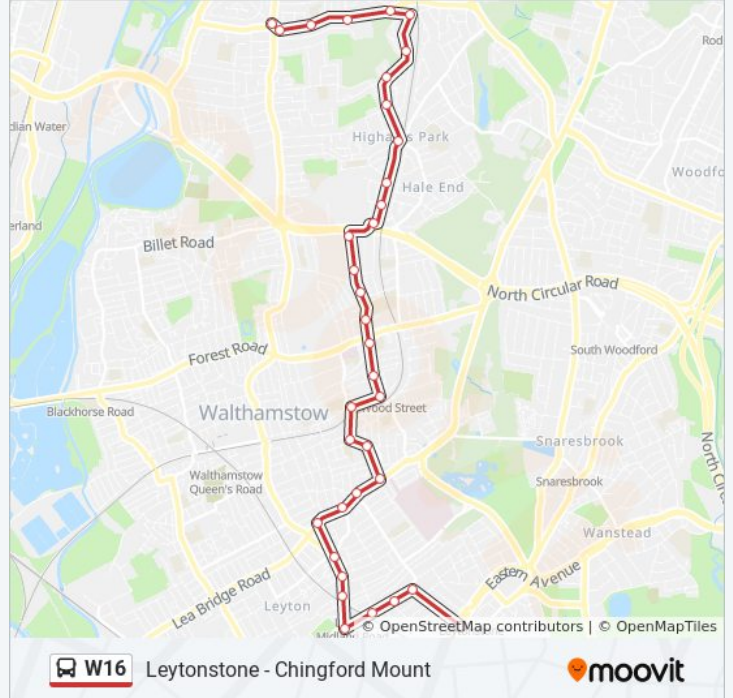

Direction: Chingford Mount

35 stops

[VIEW LINE SCHEDULE](#)

Leytonstone Stn / Grove Green Road (A)
Elim Pentecostal Church (N)
Bulwer Road (W)
The Sidings (WL)
King Edward Road (WM)
Leyton Midland Road Station (NA)
Colchester Road (NB)
Leyton Green (NC)
High Road Leyton / Bakers Arms (EC)
Lea Bridge Road / Bakers Arms (EH)
Leyton Green Road (Ej)
Shernhall Street (Ek)
Peterborough Rd Lea Bridge Rd (EI)
Our Lady & St George's Catholic School (S)
Addison Road (T)
Wood Street Station (V)
Wood Street Market (W)
Forest Road / Wood Street Library (N)
Clifford Road
Victoria Road (N)
Queenswood Avenue (N)
Garner Road / North Arm (WM)

W16 bus Info

Direction: Chingford Mount

Stops: 35

Trip Duration: 41 min

Line Summary:

Wadham Road (WN)
 Swanage Road (WP)
 Haldan Road (WQ)
 Highams Park Station (WR)
 Hickman Avenue (WS)
 East View (WT)
 Larkshall Crescent (WU)
 St Anne's Parish Church (HU)
 Mapleton Road (HW)
 Grove Road (N)
 Larkswood School (M)
 Brook Crescent (K)
 Chingford Mount (E)

Direction: Leytonstone

35 stops

[VIEW LINE SCHEDULE](#)

Chingford Mount (C)
 Grove Road (P)
 Mapleton Road (HA)
 St Anne's Parish Church (HT)
 Larkshall Crescent (WD)
 East View (WE)
 Hickman Avenue (WF)
 Highams Park Station (WG)
 Haldan Road (WH)
 Swanage Road (WJ)
 Wadham Road (WK)
 Garner Road / North Arm (WL)
 Queenswood Avenue (S)
 Victoria Road (S)
 Forest Road / Wood Street Library (S)
 Woodlands Road (S)

W16 bus Info

Direction: Leytonstone

Stops: 35

Trip Duration: 40 min

Line Summary:

Wood Street Market (K)

Wood Street Station (L)

Brookfield Avenue (M)