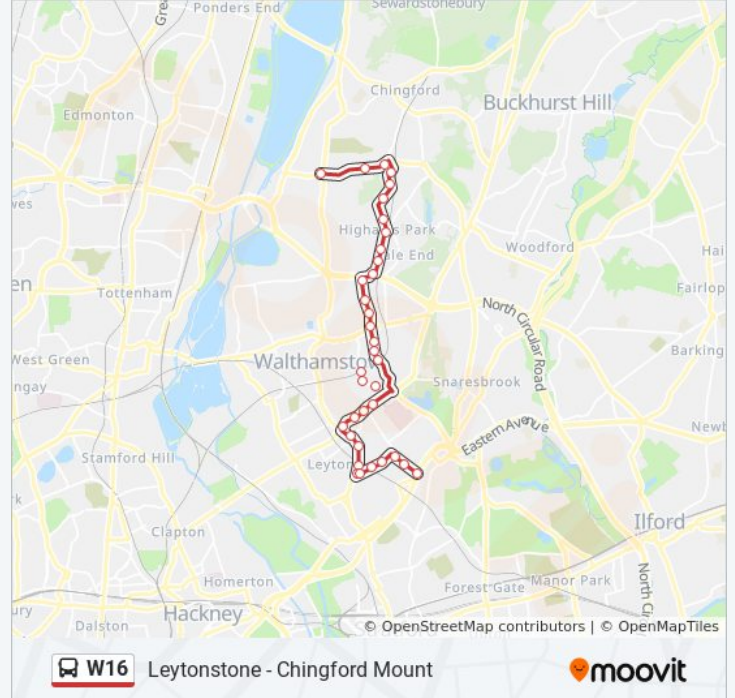

W16 bus Info

Direction: Chingford Mount

Stops: 35

Trip Duration: 41 min

Line Summary:

Wadham Road (WN)
 Swanage Road (WP)
 Haldan Road (WQ)
 Highams Park Station (WR)
 Hickman Avenue (WS)
 East View (WT)
 Larkshall Crescent (WU)
 St Anne's Parish Church (HU)
 Mapleton Road (HW)
 Grove Road (N)
 Larkswood School (M)
 Brook Crescent (K)
 Chingford Mount (E)

Direction: Leytonstone

35 stops

[VIEW LINE SCHEDULE](#)

Chingford Mount (C)
 Grove Road (P)
 Mapleton Road (HA)
 St Anne's Parish Church (HT)
 Larkshall Crescent (WD)
 East View (WE)
 Hickman Avenue (WF)
 Highams Park Station (WG)
 Haldan Road (WH)
 Swanage Road (WJ)
 Wadham Road (WK)
 Garner Road / North Arm (WL)
 Queenswood Avenue (S)
 Victoria Road (S)
 Forest Road / Wood Street Library (S)
 Woodlands Road (S)

W16 bus Info

Direction: Leytonstone

Stops: 35

Trip Duration: 40 min

Line Summary:

Wood Street Market (K)

Wood Street Station (L)

Brookfield Avenue (M)

Leyton Midland Road Station (SN)

Leyton Sports Ground (SP)

King Edward Road (EQ)

The Sidings (ER)

Bulwer Road (E)

Elim Pentecostal Church (S)

Clarendon Road (S)

Leytonstone Station / Grove Green Road (C)