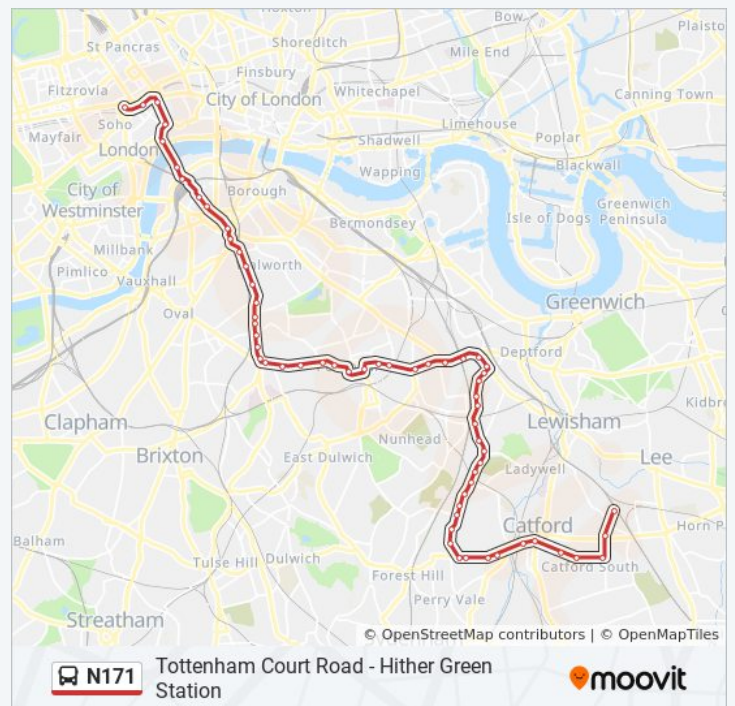

Braxfield Road (D)

St Andrew's Church / Wickham Road (BE)

Brockley Station (BA)

Millmark Grove (N)

Vesta Road (G)

St Donatts Road (H)

**N171 bus Time Schedule**

Tottenham Court Road Route Timetable:

**Direction:** Tottenham Court Road

**Stops:** 61

**Trip Duration:** 52 min

**Line Summary:**

Shardeloes Road / Lewisham Way (J)

Amersham Road (F)

Marquis Of Granby / Goldsmiths (Y)

New Cross Gate Station (O)