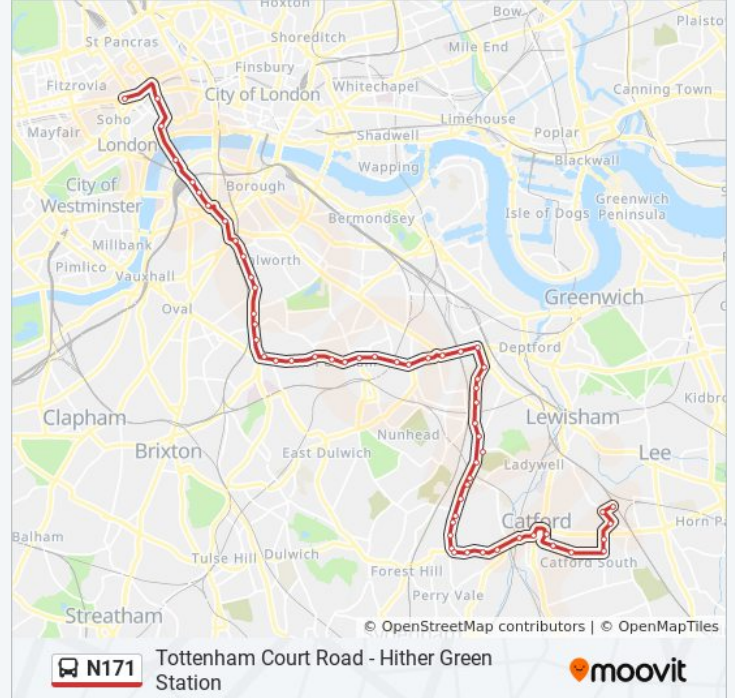

Peckham Post Office (G)

Carlton Grove (QD)

Queen's Road Peckham Station (QH)

Pomeroy Street (QJ)

New Cross Fire Station (B)

New Cross Bus Garage (G)

New Cross Gate Station (R)

Marquis Of Granby (T)

Shardeloes Road / Lewisham Way (K)

St Donatts Road (L)

Vesta Road (M)

Millmark Grove (S)

Brockley Station (BB)

St Andrew's Church / Wickham Road (BD)

Braxfield Road (K)

Dalrymple Road (L)

Crofton Park Station (M)

Brockley Jack (N)

Maclean Road (HP)

Brockley Rise / Chandos (HH)

Duncombe Hill (HK)

Brockley Park (B)

Brockley Rise / Cranston Road (C)

Kilmorie Road (E)

Hurstbourne Road (F)

Blythe Vale (G)

St Dunstons College (H)

Catford & Catford Bridge Stations (M)

Catford Road / Lewisham Town Hall (J)

Plassy Road (F)

Holy Cross School (H)

Sangley Road / St Fillans Road (J)

Torrison Road / St Andrews Church (R)