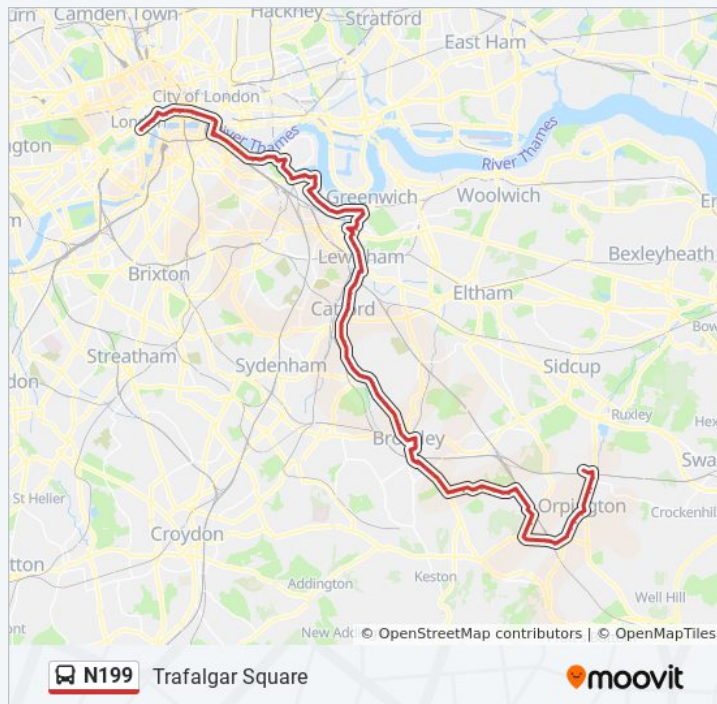

Park Avenue (DD)

N199 bus Info

Direction: Trafalgar Square

Stops: 108

Trip Duration: 86 min

Line Summary:

Bromley Court Hotel (DE)

Bromley Hill Cemetery (DF)