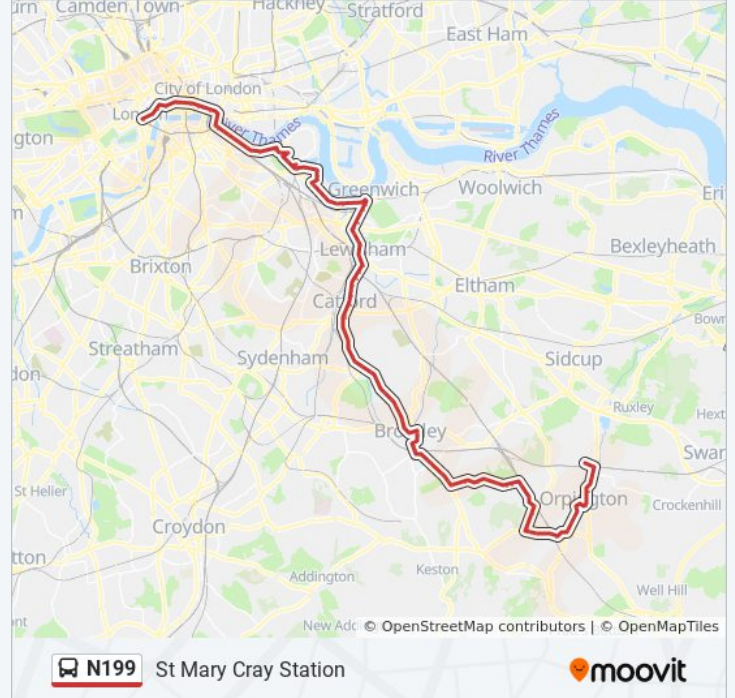

Morden Hill (EE)

Blackheath Rise (EF)

Lewisham Station (B)

Lewisham Centre (W)

Morley Road (Z)

Lewisham Fire Station (HN)

Lewisham Park (HP)

Lewisham Hospital (HR)