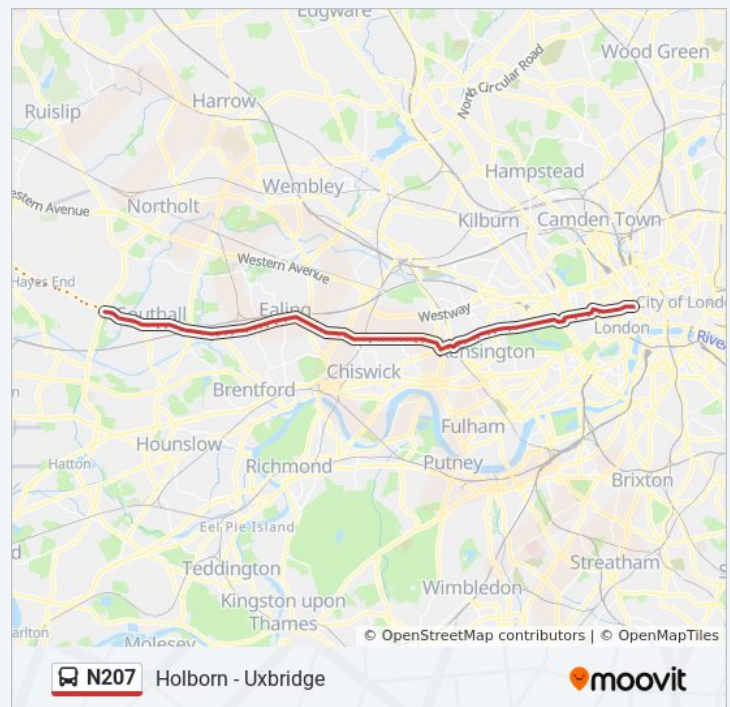

Oxford Circus Station / John Lewis (OF)

Great Titchfield St / Oxford Circus Stn (OJ)

Tottenham Court Road Station (V)

New Oxford Street (Z)

Museum Street (E)

Bloomsbury Square (F)

Direction: Uxbridge

93 stops

[VIEW LINE SCHEDULE](#)

High Holborn (Q)
New Oxford Street / High Holborn (R)
Tottenham Court Road Station (X)
Tottenham Court Road Station (YB)
Wardour Street (OM)
Great Titchfield St / Oxford Circus Stn (OP)
Oxford Street / John Lewis (OR)
Selfridges (BX)
Marble Arch Station (P)
Marble Arch / Bayswater Road (A)
Hyde Park Street (B)
Victoria Gate (LD)
Lancaster Gate Station (LC)
Leinster Terrace (LG)
Porchester Terrace (D)
Queensway Station (A)
Palace Court (S)
Notting Hill Gate Station (H)
Notting Hill Gate Stn / Hillgate St (E)
Holland Park (HA)
Holland Park Station (HB)
Norland Square (HC)
Royal Crescent (HD)
Shepherd's Bush Station (E)
Shepherds Bush Green (P)
Shepherds Bush Market Station (Q)
Loftus Road (LE)
Bloemfontein Road (LF)
Adelaide Grove (LH)
Galloway Road (LJ)

N207 bus Info

Direction: Uxbridge

Stops: 93

Trip Duration: 63 min

Line Summary:

Wormholt Road (LK)

Askew Road (VJ)

Third Avenue (VK)