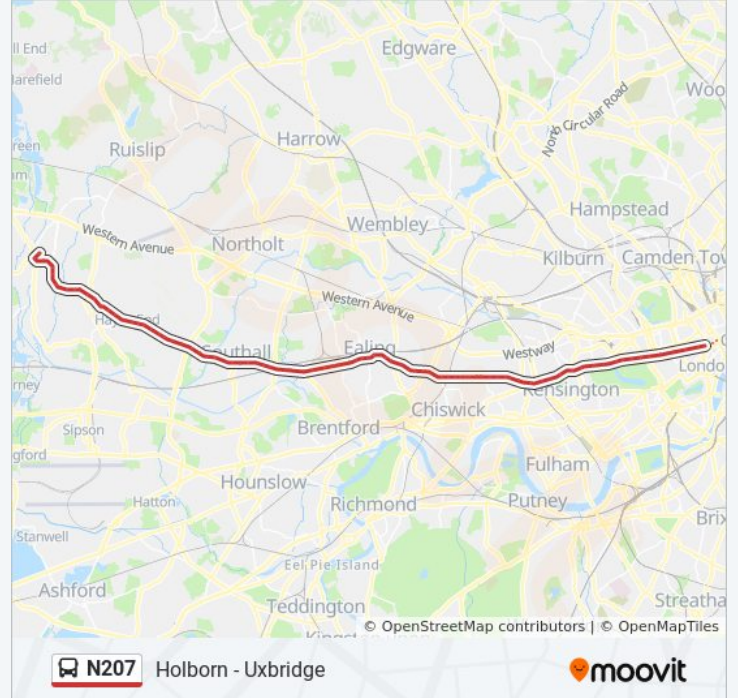

Broughton Road (M)

St Leonard's Road (T)

Longfield Avenue (V)

Bond Street

Ealing Broadway Station (H)

North Common Road (EM)

Hanger Lane (EN)

Ealing Common Station (ET)

Birch Grove (EU)

Twyford Avenue (EV)

Denehurst Gardens (B)

King Street (D)

Acton Old Town Hall (F)

Acton Central Station (H)

Acton Park (VP)

East Acton Lane (VR)