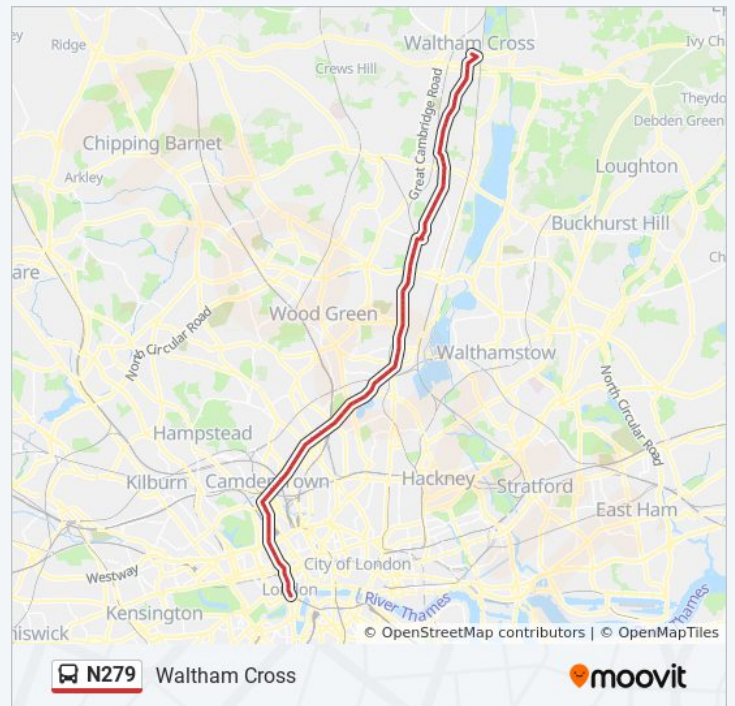

Trip Duration: 72 min
Line Summary:

Mornington Crescent Station (A)

Camden High Street (J)

Camden Town Station (Y)

Camden Town / Camden Road (N)

Camden Road Station (G)

St Pancras Way (E)

Murray Street (E)

Sandall Road (E)

Torriano Avenue (F)

Brecknock Road

Hilldrop Road (H)

Hillmarton Road

Chambers Road (L)

Holloway / Nags Head

Seven Sisters Road / Nags Head (H)

Hornsey Road (NP)

Durham Road (NT)

Fonthill Road (X)

Finsbury Park Station (R)

Finsbury Park / Blackstock Road (L)

Alexandra Grove (Q)

Manor House Station (F)

Woodberry Grove (G)

Amhurst Park (S)

Vartry Road

Heysham Road (TV)

St Ann's Road (TW)

Elizabeth Road (TX)

Birstall Road / Seven Sisters Stn (B)

Seven Sisters Station (D)

College Of North East London (G)

Tottenham Town Hall (V)

Tottenham Police Station (F)