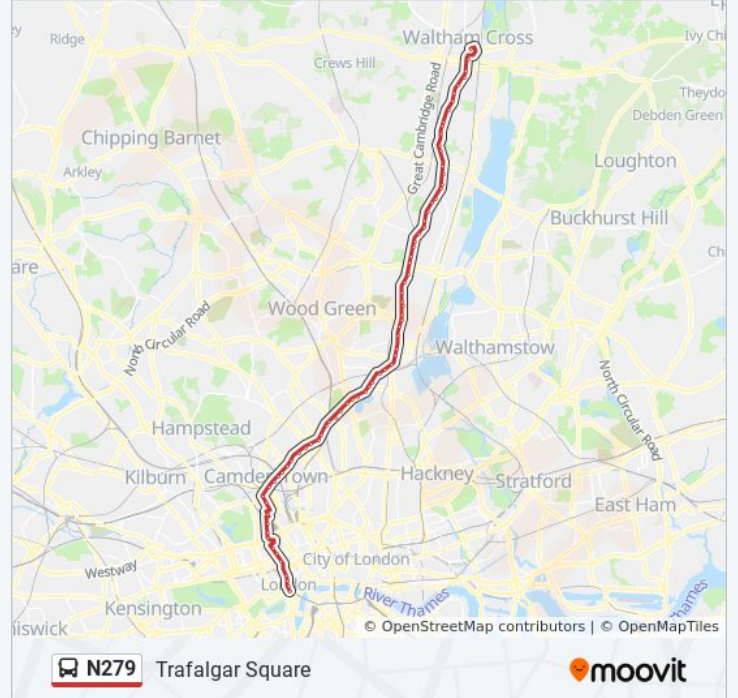

Finsbury Park Station (S)

Isledon Road (T)

Berriman Road (NM)

Sobell Centre (NN)

Holloway Road (R)

Caledonian Road (X)

Hillmarton Road (M)

Hilldrop Road (A)

Brecknock Road (B)

Camden Park Road (C)

Sandall Road (D)

Murray Street (W)

Camden Road Station (F)

Camden Town Station (S)

Pratt Street (V)

Mornington Crescent Station (C)

Silverdale (W)

William Road (K)

Euston Road (U)

Capper Street (N)

Goodge Street Station (D)

Stephen Street (B)

Cambridge Circus (D)

Leicester Square Station (J)