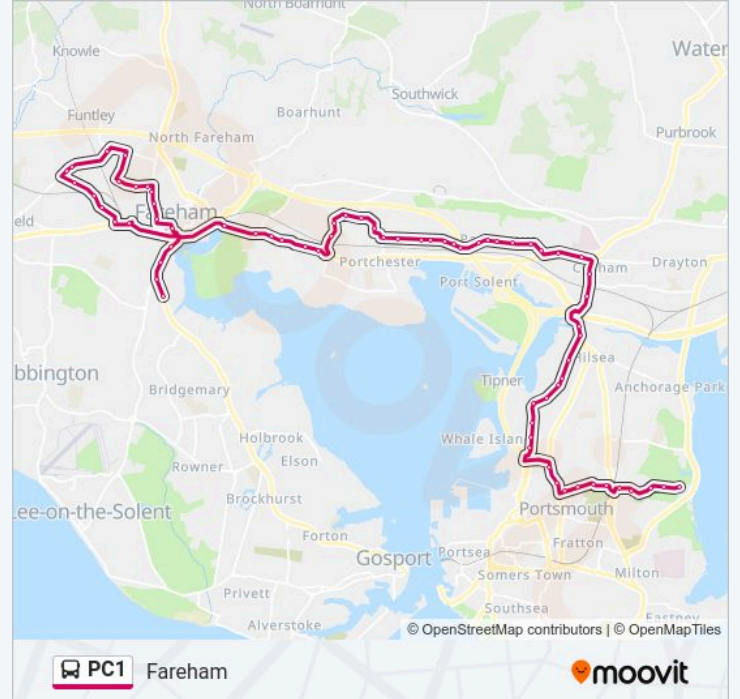

Oakwood Road, Hilsea

Hilsea Crescent, Hilsea

Hilsea Lido, Hilsea

King George Playing Fields, Cosham

Health Centre, Cosham

First Avenue, Qa Hospital

Wymering Lane, Cosham

Clacton Road, Paulsgrove

Truro Road, Paulsgrove

Rowland Road, Paulsgrove

Mountview Avenue, Portchester

Portsvie Gardens, Portchester

Lavelock Lea, Portchester

Steep Close, Portchester

Kilmiston Drive, Portchester

Jute Close, Portchester

The Crematorium, Portchester

The Seagull, Portchester

Beaulieu Avenue, Portchester

Condor Roundabout, Portchester

Birdwood Grove, Portchester

Down End Road, Wallington

Delme Arms, Wallington

Bus Station, Fareham