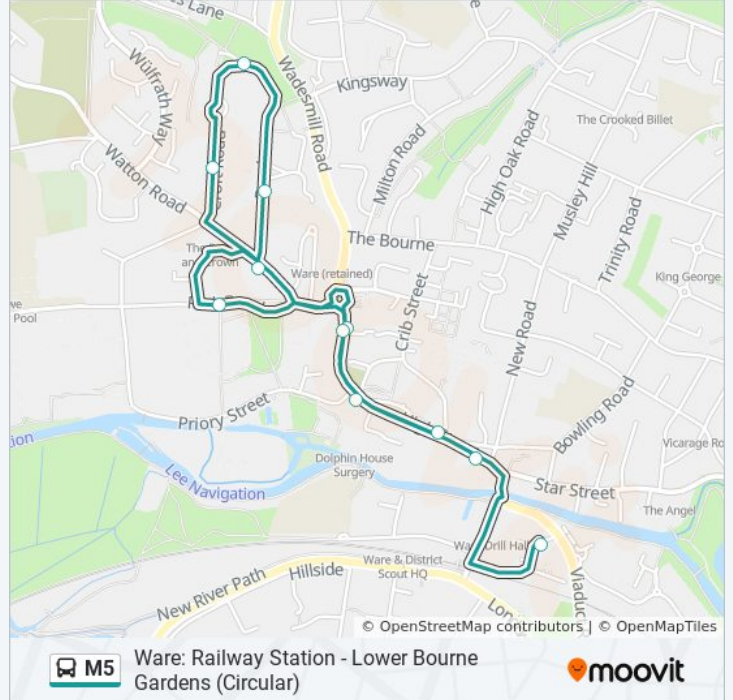

## Ware: Railway Station - Lower Bourne Gardens (Circular)

Get The App

The M5 bus line Ware: Railway Station - Lower Bourne Gardens (Circular) has one route. For regular weekdays, their operation hours are:

### Direction: Ware

11 stops

[VIEW LINE SCHEDULE](#)

Ware Railway Station, Ware

Old Town Hall, Ware

The Priory, Ware

Watton Road, Ware

Asda, Ware

Croft Road, Ware

Lower Bourne Gardens, Ware

Canons Road, Ware

Buryfield Way, Ware

Watton Road, Ware

Old Town Hall, Ware

### M5 bus Info

**Direction:** Ware

**Stops:** 11

**Trip Duration:** 12 min

**Line Summary:**

M5 bus time schedules and route maps are available in an offline PDF at [moovitapp.com](https://moovitapp.com). Use the [Moovit App](#) to see live bus times, train schedule or subway schedule, and step-by-step directions for all public transit in London.