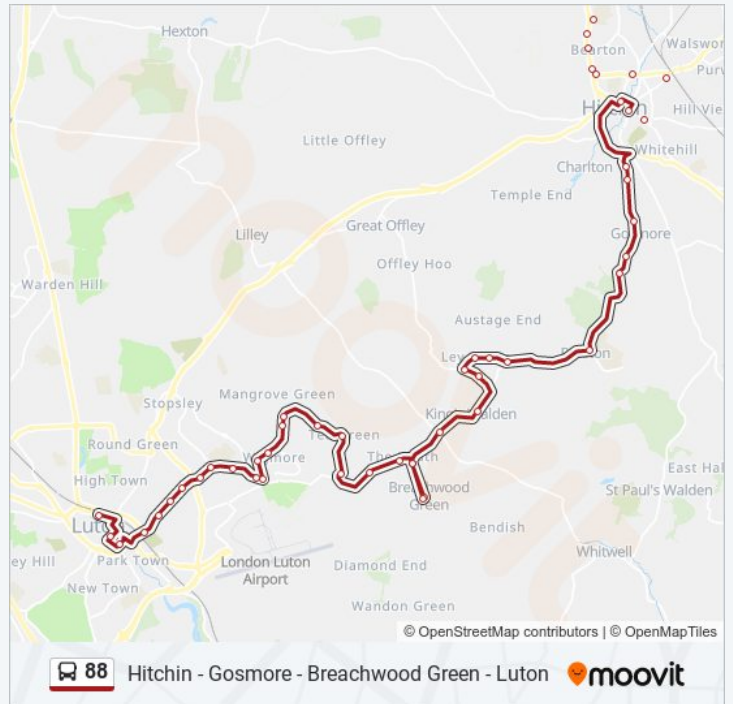

St Mary's Square, Hitchin

**Direction: Luton Town Centre**

48 stops

[VIEW LINE SCHEDULE](#)

The Priory School, Westmill Estate

Wellingham Avenue, Westmill Estate

Angel's Reply Ph, Westmill Estate

Fishponds Road, Hitchin

Football Club, Hitchin

Grove Road, Hitchin

Hitchin Railway Station, Hitchin

Hollow Lane, Hitchin

St Mary's Square, Hitchin

**88 bus Time Schedule**

Luton Town Centre Route Timetable:

Sunday	Not Operational
Monday	09:00 - 18:00
Tuesday	09:00 - 18:00
Wednesday	09:00 - 18:00
Thursday	09:00 - 18:00
Friday	09:00 - 18:00
Saturday	09:00 - 16:00

**88 bus Info**

**Direction:** Luton Town Centre

**Stops:** 48

**Trip Duration: 55 min**  
**Line Summary:**

- Bancroft, Hitchin
- Coach Drive, Hitchin
- Priory Way, Hitchin
- Bird In Hand Ph, Gosmore
- Thistley Lane, Gosmore
- Tatmore Place, Gosmore
- Red Lion Ph, Preston
- Leggatts Farm, Cox Green
- Wantsend Farm, Ley Green
- Old School, Ley Green
- New Cottages, Ley Green
- Plough Lane, Kings Walden
- Church, Kings Walden
- Roundabouts Plantation, Kings Walden
- Brownings Lane, the Heath
- Oxford Road, Breachwood Green
- Chapel Road, Breachwood Green
- Brownings Lane, the Heath
- Millway, the Heath
- The Fox Ph, Darleyhall
- Industrial Works, Wandon End
- The Green, Tea Green
- Brickkiln Wood, Tea Green
- The Green, Cockernhoe
- Elm Tree Avenue, Cockernhoe
- Wigmore Church, Wigmore
- Rushall Green, Wigmore
- Asda, Wigmore
- Asda, Wigmore
- Lalleford Road, Vauxhall Park
- Williton Road, Vauxhall Park
- Dovehouse Hill, Vauxhall Park
- Somerset House, St Annes

**Direction:** Westmill Estate

**Stops:** 49

**Trip Duration:** 80 min

**Line Summary:**

Oxford Road, Breachwood Green

Chapel Road, Breachwood Green

Brownings Lane, the Heath

Roundabouts Plantation, Kings Walden