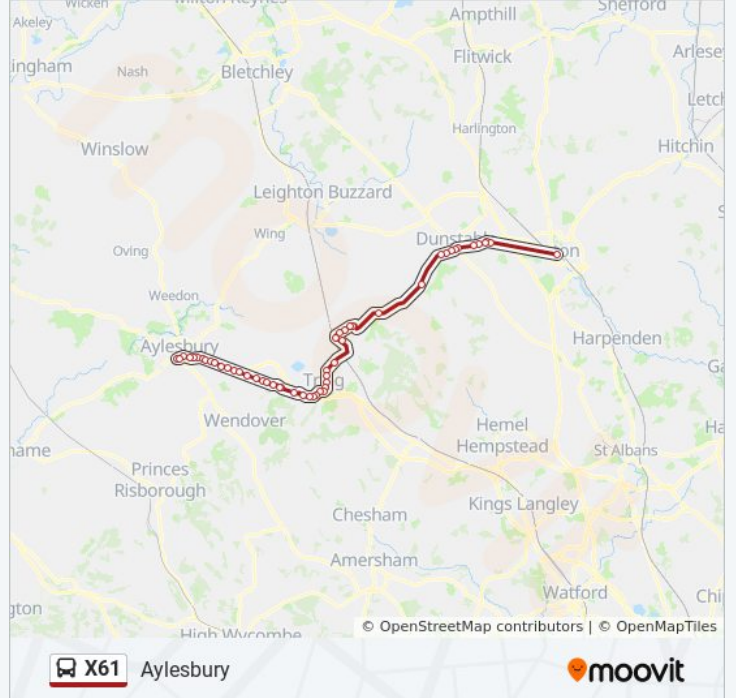

New Road, New Mill

X61 bus Time Schedule

Aylesbury Route Timetable:

Sunday	Not Operational
Monday	17:00
Tuesday	17:00
Wednesday	17:00
Thursday	17:00
Friday	17:00
Saturday	17:00

X61 bus Info

Direction: Aylesbury

Stops: 53

Trip Duration: 59 min

Line Summary:

Shugars Green, Tring
Market Place, Tring
Church Square, Tring
Christchurch Road, Tring
Miswell Lane, Tring
St Joseph'S, Tring
Longfield Road, Tring
Drayton Manor Lodge, Tring
The Crow's Nest Ph, Aston Clinton
Buckland Wharf, Aston Clinton
Hedley Close, Aston Clinton
Rising Sun, Aston Clinton
The Bell, Aston Clinton
Combined School, Aston Clinton
Weston Road, Aston Clinton
Aylesbury Road, Aston Clinton
The Vatch, Aston Clinton
Aston Clinton Road, Aylesbury
Peugeot Garage, Aylesbury
Holiday Inn, Aylesbury
Bedgrove Lights, Aylesbury
Bedgrove Brook, Aylesbury
Limes Avenue, Aylesbury
The Plough Ph, Aylesbury
Grecian Street, Aylesbury
Tring Road Cemetery, Aylesbury
Tring Road Tesco, Aylesbury
Exchange Street, Aylesbury
Morrisons, Aylesbury
Railway Station, Aylesbury
Aylesbury Bus Stn, Aylesbury