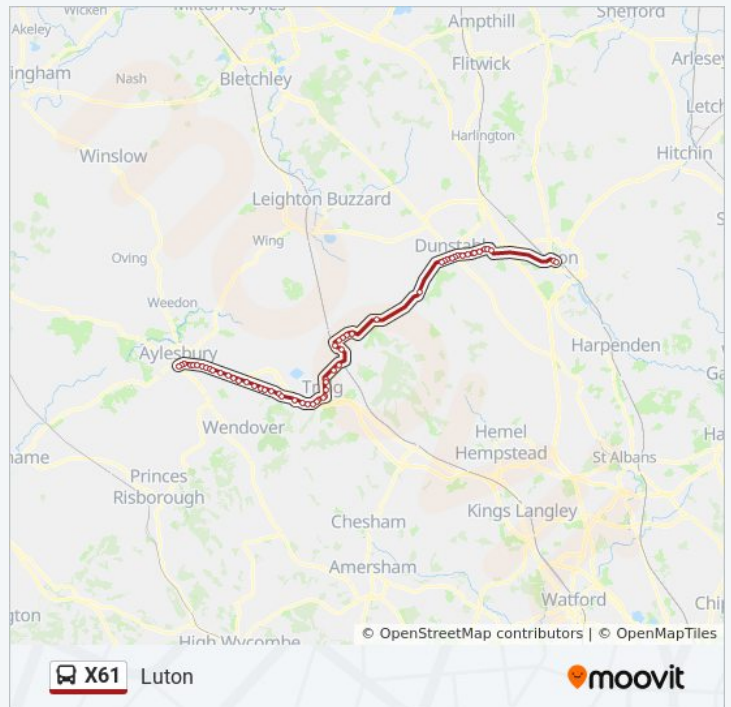

Stops: 53

Trip Duration: 59 min

Line Summary:

Shugars Green, Tring
Market Place, Tring
Church Square, Tring
Christchurch Road, Tring
Miswell Lane, Tring
St Joseph'S, Tring
Longfield Road, Tring
Drayton Manor Lodge, Tring
The Crow's Nest Ph, Aston Clinton
Buckland Wharf, Aston Clinton
Hedley Close, Aston Clinton
Rising Sun, Aston Clinton
The Bell, Aston Clinton
Combined School, Aston Clinton
Weston Road, Aston Clinton
Aylesbury Road, Aston Clinton
The Vatch, Aston Clinton
Aston Clinton Road, Aylesbury
Peugeot Garage, Aylesbury
Holiday Inn, Aylesbury
Bedgrove Lights, Aylesbury
Bedgrove Brook, Aylesbury
Limes Avenue, Aylesbury
The Plough Ph, Aylesbury
Grecian Street, Aylesbury
Tring Road Cemetery, Aylesbury
Tring Road Tesco, Aylesbury
Exchange Street, Aylesbury
Morrisons, Aylesbury
Railway Station, Aylesbury
Aylesbury Bus Stn, Aylesbury

Direction: Luton Town Centre

57 stops

[VIEW LINE SCHEDULE](#)

Aylesbury Bus Stn, Aylesbury
Exchange Street, Aylesbury
Vale Park, Aylesbury
Tring Road Tesco, Aylesbury
Tring Road Cemetery, Aylesbury
Grecian Street, Aylesbury
The Plough Ph, Aylesbury
Limes Avenue, Aylesbury
Bedgrove Brook, Aylesbury
Bedgrove Lights, Aylesbury
Holiday Inn, Aylesbury
Peugeot Garage, Aylesbury
Aston Clinton Road, Aylesbury
The Vatch, Aston Clinton
Aylesbury Road, Aston Clinton
Weston Road, Aston Clinton
Combined School, Aston Clinton
The Bell, Aston Clinton
Rising Sun, Aston Clinton
Hedley Close, Aston Clinton
Buckland Wharf, Aston Clinton
The Crow's Nest Ph, Aston Clinton
Drayton Manor Lodge, Tring
Longfield Road, Tring
St Joseph'S, Tring
Miswell Lane, Tring
Christchurch Road, Tring
Church Square, Tring
Market Place, Tring
Shugars Green, Tring

Stops: 57

Trip Duration: 55 min

Line Summary:

New Road, New Mill

Elizabeth Drive, New Mill

Tring Garden Centre, Bulbourne

College Lake Nature Reserve, Marsworth

Warwick Road, Pitstone