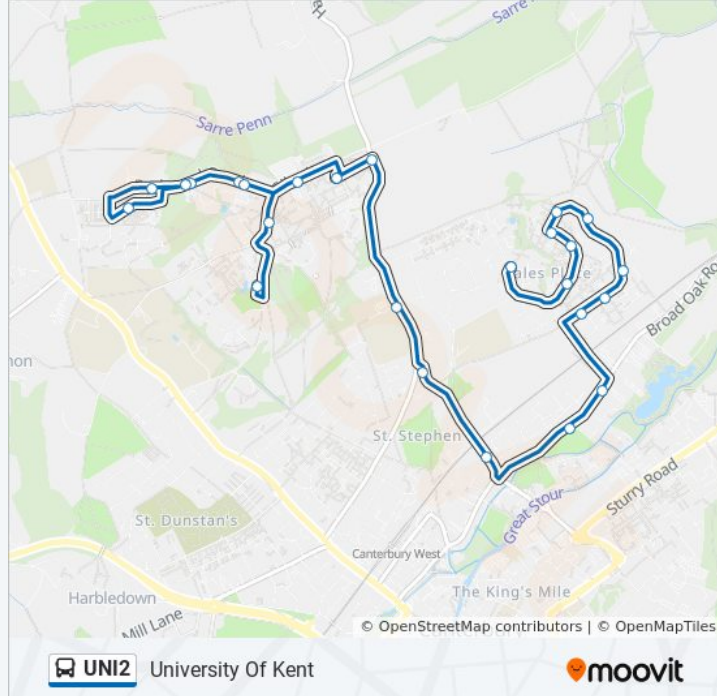

Kent Business School, University Of Kent

Sports Field, University Of Kent

Park Wood, University Of Kent

Kent Business School, University Of Kent

Ingram Building, University Of Kent

Science Building, University Of Kent

Keynes College, University Of Kent

UNI2 bus time schedules and route maps are available in an offline PDF at moovitapp.com. Use the [Moovit App](#) to see live bus times, train schedule or subway schedule, and step-by-step directions for all public transit in London.

[About Moovit](#) · [MaaS Solutions](#) · [Supported Countries](#) · [Mooviter Community](#)

© 2024 Moovit - All Rights Reserved

Check Live Arrival Times