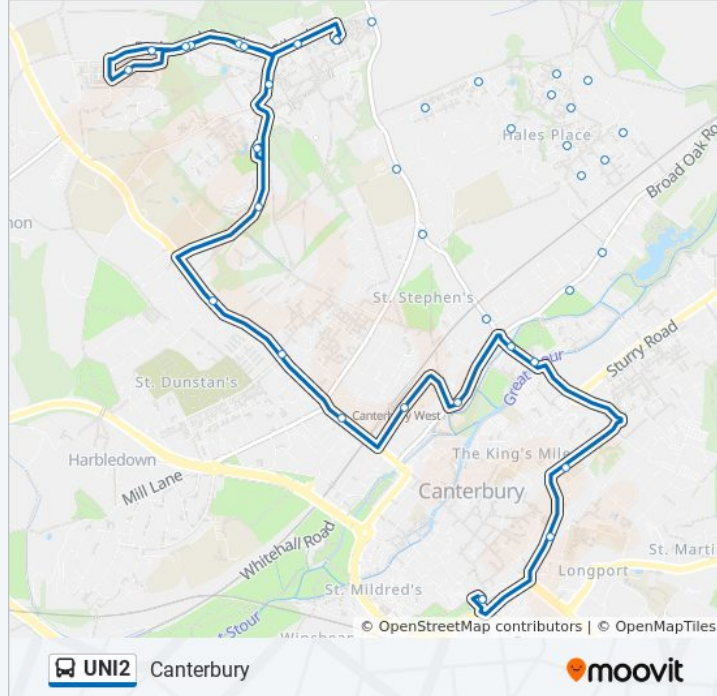

Canterbury West Station, St Dunstons

The Causeway, St Stephens

Leisure Centre, St Stephens

Sainsbury'S, Northgate

St Thomas' School, Northgate

Magistrates Court, Canterbury

Bus Station, Canterbury

### Direction: Hales Place

22 stops

[VIEW LINE SCHEDULE](#)

Bus Station, Canterbury

Canterbury East Railway Station, Canterbury

Westgate Towers, St Dunstons

St Dunstan's Church, St Dunstons

Westgate Court Avenue, Canterbury

### UNI2 bus Info

**Direction:** Hales Place

**Stops:** 22

**Trip Duration:** 25 min

**Line Summary:**

Sports Field, University Of Kent  
 Park Wood, University Of Kent  
 Kent Business School, University Of Kent  
 Ingram Building, University Of Kent  
 Gulbenkian Theatre, University Of Kent  
 Darwin College, University Of Kent  
 Alcroft Grange, University Of Kent  
 Downs Road, Hales Place  
 The Close, Hales Place  
 Tenderden Drive Layby, Hales Place

**Direction: University Of Kent**

25 stops

[VIEW LINE SCHEDULE](#)

Tenderden Drive Layby, Hales Place  
 Jesuit Close, Hales Place  
 Nethersole Close, Hales Place  
 Copinger Close, Hales Place  
 Bawden Close, Hales Place  
 Hunton Gardens, Hales Place  
 Bicknor Close, Hales Place  
 Kemsing Gardens, Hales Place  
 Ulcombe Gardens, Hales Place  
 Farleigh Road Corner, Canterbury  
 Hawthorn Avenue, Canterbury  
 Market Way, St Stephens  
 Ye Olde Beverlie, St Stephens  
 The Archbishop's School, St Stephens  
 Alcroft Grange, University Of Kent  
 Darwin College, University Of Kent  
 Gulbenkian Theatre, University Of Kent  
 Ingram Building, University Of Kent