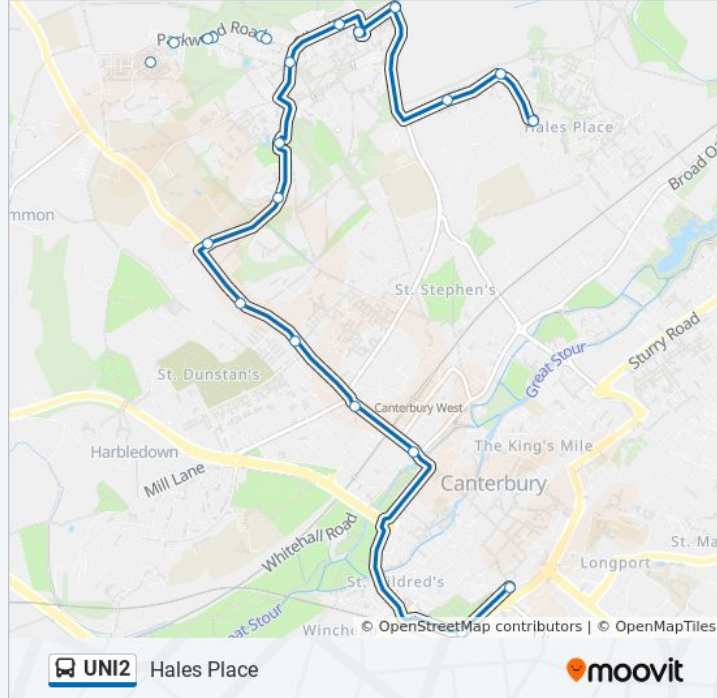

### Direction: Hales Place

22 stops

[VIEW LINE SCHEDULE](#)

Bus Station, Canterbury

Canterbury East Railway Station, Canterbury

Westgate Towers, St Dunstons

St Dunstan's Church, St Dunstons

Westgate Court Avenue, Canterbury

### UNI2 bus Info

**Direction:** Hales Place

**Stops:** 22

**Trip Duration:** 25 min

**Line Summary:**

Sports Field, University Of Kent  
 Park Wood, University Of Kent  
 Kent Business School, University Of Kent  
 Ingram Building, University Of Kent  
 Gulbenkian Theatre, University Of Kent  
 Darwin College, University Of Kent  
 Alcroft Grange, University Of Kent  
 Downs Road, Hales Place  
 The Close, Hales Place  
 Tenderden Drive Layby, Hales Place

**Direction: University Of Kent**

25 stops

[VIEW LINE SCHEDULE](#)

Tenderden Drive Layby, Hales Place  
 Jesuit Close, Hales Place  
 Nethersole Close, Hales Place  
 Copinger Close, Hales Place  
 Bawden Close, Hales Place  
 Hunton Gardens, Hales Place  
 Bicknor Close, Hales Place  
 Kemsing Gardens, Hales Place  
 Ulcombe Gardens, Hales Place  
 Farleigh Road Corner, Canterbury  
 Hawthorn Avenue, Canterbury  
 Market Way, St Stephens  
 Ye Olde Beverlie, St Stephens  
 The Archbishop's School, St Stephens  
 Alcroft Grange, University Of Kent  
 Darwin College, University Of Kent  
 Gulbenkian Theatre, University Of Kent  
 Ingram Building, University Of Kent