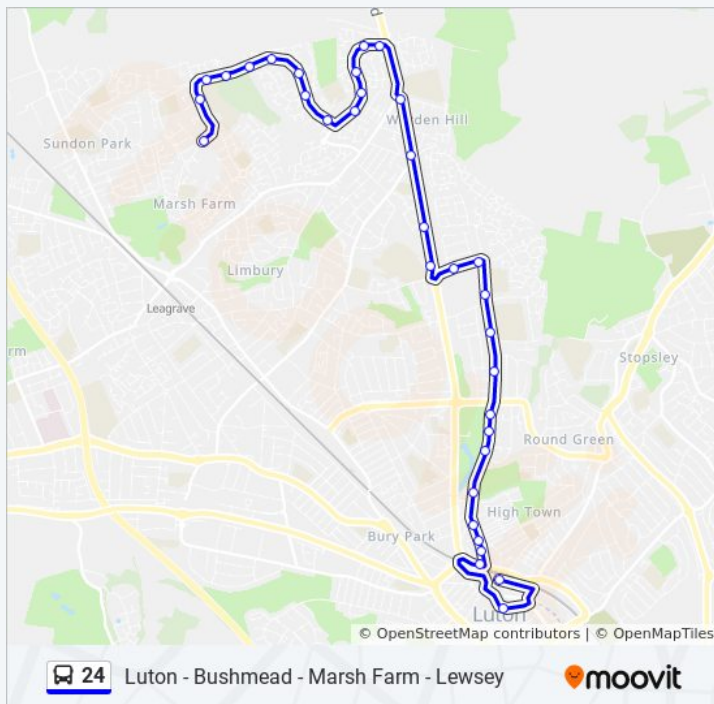

Wexham Close, Marsh Farm

Purway Close, Marsh Farm

## 24 bus Info

**Direction:** Marsh Farm

**Stops:** 33

**Trip Duration:** 40 min

**Line Summary:**

24 bus time schedules and route maps are available in an offline PDF at [moovitapp.com](https://moovitapp.com). Use the [Moovit App](#) to see live bus times, train schedule or subway schedule, and step-by-step directions for all public transit in London.