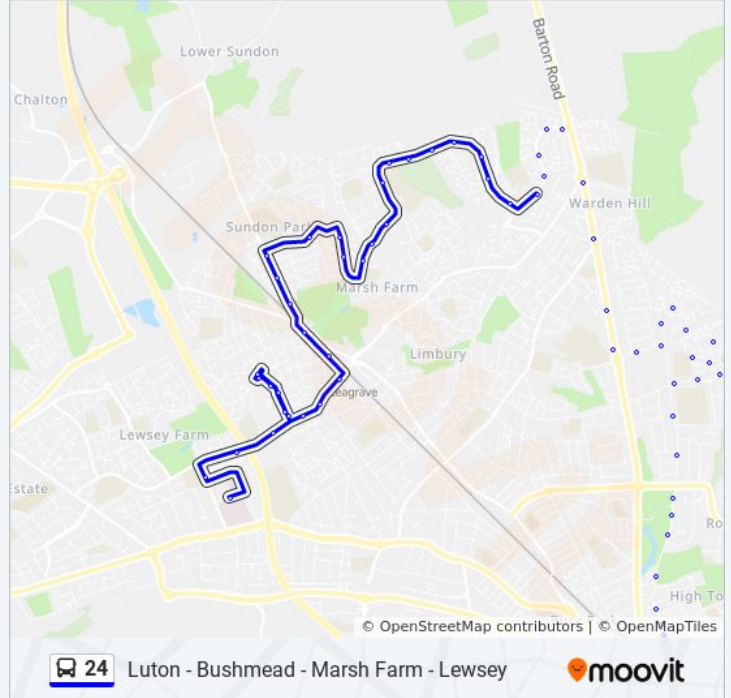

**24 bus Info**

**Direction:** Lewsey

**Stops:** 64

**Trip Duration:** 65 min

**Line Summary:**

Lambourn Drive, Bushmead  
Thetford Gardens, Bushmead  
Cromer Way Roundabout, Barnfield  
Blandford Avenue, Barnfield  
Barnfield College, Barnfield  
Barnfield Avenue, Barnfield  
Enderby Road, Barnfield  
Grasmere Road, Warden Hill  
Warden Hill Road, Warden Hill  
Holford Way, Bramingham Park  
Gatehill Gardens, Bramingham Park  
Edgcott Close, Bramingham Park  
Quantock Close, Bramingham Park  
Sainsburys, Bramingham Park  
Speedwell Close, Bramingham Park  
Kirby Drive, Bramingham Park  
Woodmere, Bramingham Park  
Burford Close, Bramingham Park  
Whitehaven, Marsh Farm  
Underwood Close, Marsh Farm  
Olympic Close, Marsh Farm  
Wexham Close, Marsh Farm  
Purway Close, Marsh Farm  
Thrales Close, Marsh Farm  
Littlewood Croft, Marsh Farm  
Little Berries, Marsh Farm  
Strawberry Field, Marsh Farm  
Eighth Avenue, Sundon Park  
Hill Rise, Sundon Park  
Selina Close, Sundon Park  
Leagrave Common, Sundon Park  
Sundon Arch, Leagrave  
The Avenue, Leagrave

Station Road, Leagrave

Linacres, Leagrave

Torquay Drive, Leagrave

Orchard Way, Hockwell Ring

Bramble Road, Hockwell Ring

The Green Shops, Hockwell Ring

The Green Shops, Hockwell Ring

Bramble Road, Hockwell Ring

Orchard Way, Hockwell Ring

Westlea, Leagrave

Copperfields, Lewsey

Lime Avenue, Lewsey

Luton & Dunstable Hospital, Lewsey

### Direction: Lewsey Farm

67 stops

[VIEW LINE SCHEDULE](#)

Luton Station Interchange, Luton Town Centre

Silver Street, Luton Town Centre

Railway Bridge, High Town

Villa Road, Wardown

Frederick Street, Wardown