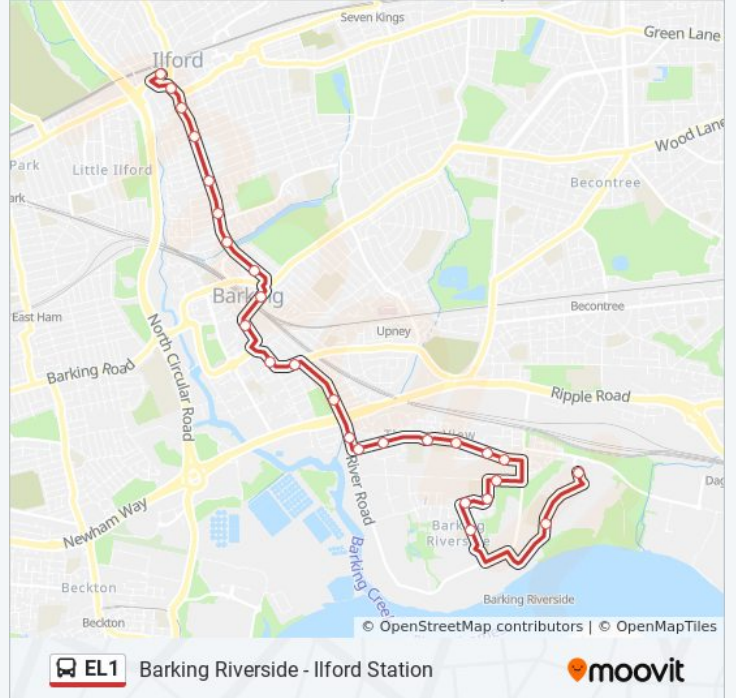

**Direction: Barking Riverside**

28 stops

[VIEW LINE SCHEDULE](#)

- Ilford Hill (F)
- Dudley Road (D)
- Kingston Road (E)
- Wingate Road (F)
- Loxford Polyclinic (H)
- Park Avenue
- Longbridge Road (R)
- Barking Station (H)
- Vicarage Field Shopping Centre (EL)
- Sunningdale Avenue (U)
- King Edwards Road (V)
- Greatfields Park (P)
- Waverley Gardens (Q)
- Curzon Crescent (S)
- Thames View / Christ Church (E)
- Thames View Health Centre (A)
- Glenmore Way (B)
- Alderman Avenue (C)
- Renwick Road
- Estuary Close (S)
- Anchor Close (T)
- Shearwater Close (U)

### Direction: Ilford Station

28 stops

[VIEW LINE SCHEDULE](#)

Northgate Road

Riverside Campus

Barking Riverside Station

Mallards Road / River Road

Minter Road

### EL1 bus Info

**Direction:** Ilford Station

**Stops:** 28

**Trip Duration:** 36 min

**Line Summary:**

Vicarage Field Shopping Centre (EN)

Barking Station (L)

Longbridge Road (Q)

Victoria Road (K)

Loxford Polyclinic (L)

Wingate Road (M)

Clementswood Baptist Church (P)

Bengal Road (R)

Iford Sainsbury's (B)

Iford Hill (F)

EL1 bus time schedules and route maps are available in an offline PDF at [moovitapp.com](https://moovitapp.com). Use the [Moovit App](#) to see live bus times, train schedule or subway schedule, and step-by-step directions for all public transit in London.