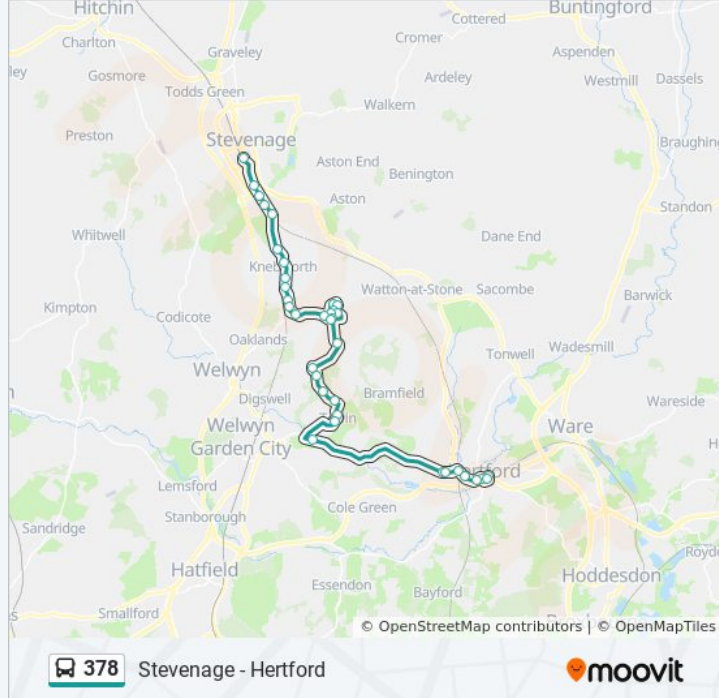

**Direction: Hertford**

36 stops

[VIEW LINE SCHEDULE](#)

- Bus Station, Stevenage
- Roaring Meg Retail Park, Monks Wood
- Retail Park, Monks Wood
- Tesco, Stevenage
- The Roebuck Hotel, Stevenage
- Golf Club, Knebworth
- Station Road, Knebworth
- Gun Road, Knebworth
- Monread Lodge, Woolmer Green
- Wickfield, Woolmer Green
- Red Lion Ph, Woolmer Green
- Oak Road, Woolmer Green
- Village Hall, Datchworth
- The Plough Ph, Datchworth
- Hawkins Hall Lane, Datchworth
- Nutcroft, Datchworth
- Hawkins Grange Farm, Datchworth
- Bury Lane, Datchworth
- Great Lawne, Datchworth
- The Tilbury, Datchworth
- The Horns Ph, Bulls Green
- Burnham Green Road, Burnham Green

**Direction:** Hertford

**Stops:** 36

**Trip Duration:** 45 min

**Line Summary:**

Desborough Drive, Burnham Green

Upper Green, Tewin

Plume Of Feathers Ph, Tewin

Rose And Crown Ph, Tewin

Theatre, Hertford

Market Street, Hertford

Bus Station, Hertford

**Direction: Stevenage**

35 stops

[VIEW LINE SCHEDULE](#)

Bus Station, Hertford

Theatre, Hertford

**378 bus Info**

**Direction:** Stevenage

**Stops:** 35

**Trip Duration:** 45 min

**Line Summary:**

Nutcroft, Datchworth

Hawkins Grange Farm, Datchworth

Bury Lane, Datchworth