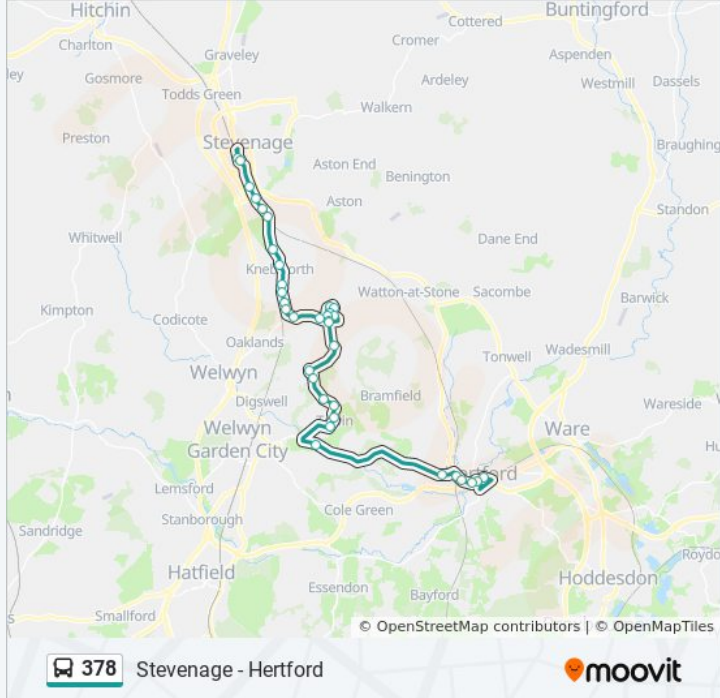

Nutcroft, Datchworth

Hawkins Grange Farm, Datchworth

Bury Lane, Datchworth

Great Lawne, Datchworth

The Tilbury, Datchworth

The Plough Ph, Datchworth

Village Hall, Datchworth

Oak Road, Woolmer Green

Red Lion Ph, Woolmer Green

Wickfield, Woolmer Green

Monread Lodge, Woolmer Green

Gun Road, Knebworth

Station Road, Knebworth

Golf Club, Knebworth

The Roebuck Hotel, Stevenage

Tesco, Stevenage

Retail Park, Monks Wood

Roaring Meg Retail Park, Monks Wood

Stevenage Railway Station, Stevenage

Bus Station, Stevenage

378 bus time schedules and route maps are available in an offline PDF at moovitapp.com. Use the [Moovit App](https://moovitapp.com) to see live bus times, train schedule or subway schedule, and step-by-step directions for all public transit in London.

[About Moovit](#) • [MaaS Solutions](#) • [Supported Countries](#) • [Mooviter Community](#)

© 2024 Moovit - All Rights Reserved

Check Live Arrival Times