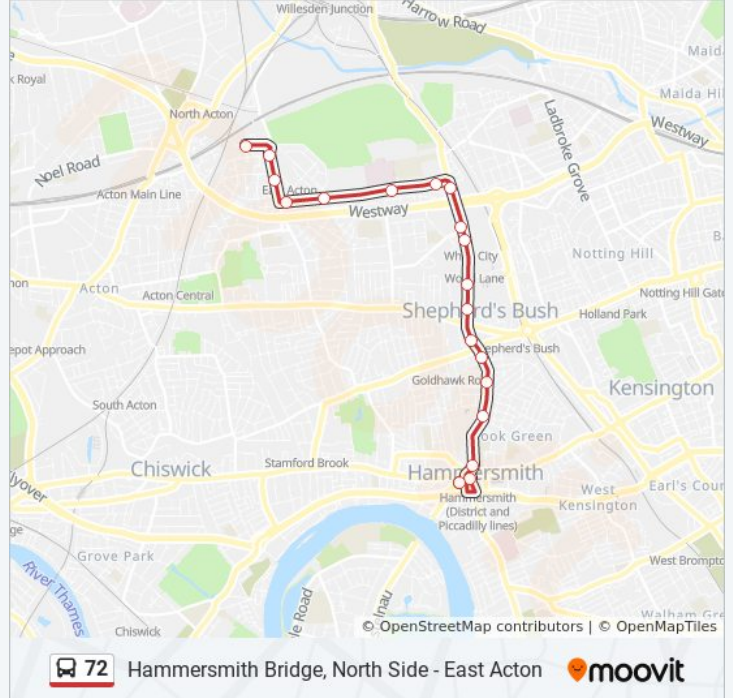

### Direction: East Acton

18 stops

[VIEW LINE SCHEDULE](#)

- Hammersmith Bridge Road (T)
- Hammersmith Bus Station (A)
- Hammersmith Library (Q)
- Brook Green (C)
- Blythe Road (D)
- Goldhawk Road (H)
- Shepherds Bush Green (N)
- Uxbridge Rd / Westfield Shopping Centre (S)
- White City Station (WE)
- Westway (N)
- Cavell House (P)
- Latymer Upper School / Playing Fields (D)
- Hammersmith Hospital (E)
- Wulfstan Street (G)
- East Acton Station (H)
- The Fairway (M)
- Long Drive (N)
- Brunel Road (X1)

### 72 bus Info

**Direction:** East Acton

**Stops:** 18

**Trip Duration:** 28 min

**Line Summary:**

## Direction: Hammersmith Bridge, North Side

19 stops

[VIEW LINE SCHEDULE](#)

- Brunel Road (X2)
- East Acton Station / Fitzneal Street (C)
- Wulfstan Street (A)
- Hammersmith Hospital (B)
- Latymer Upper School / Playing Fields (C)
- Cavell House (L)
- South Africa Road (M)
- White City Station (WA)
- Ariel Way / White City Bus Station (WB)
- Uxbridge Rd / Westfield Shopping Centre (T)
- Shepherd's Bush Green (U)
- Shepherd's Bush Station (F)
- Goldhawk Road (G)
- Blythe Road (A)
- Brook Green (B)
- Hammersmith Library (R)
- Hammersmith Bus Station (K)
- Hammersmith Bridge Road (S)

## 72 bus Info

**Direction:** Hammersmith Bridge, North Side

**Stops:** 19

**Trip Duration:** 28 min

**Line Summary:**