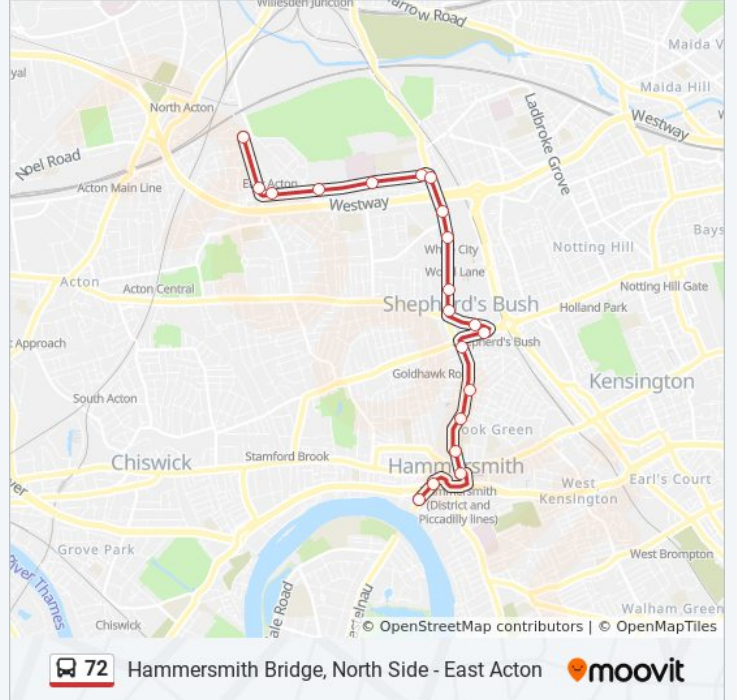

## Direction: Hammersmith Bridge, North Side

19 stops

[VIEW LINE SCHEDULE](#)

- Brunel Road (X2)
- East Acton Station / Fitzneal Street (C)
- Wulfstan Street (A)
- Hammersmith Hospital (B)
- Latymer Upper School / Playing Fields (C)
- Cavell House (L)
- South Africa Road (M)
- White City Station (WA)
- Ariel Way / White City Bus Station (WB)
- Uxbridge Rd / Westfield Shopping Centre (T)
- Shepherd's Bush Green (U)
- Shepherd's Bush Station (F)
- Goldhawk Road (G)
- Blythe Road (A)
- Brook Green (B)
- Hammersmith Library (R)
- Hammersmith Bus Station (K)
- Hammersmith Bridge Road (S)

## 72 bus Time Schedule

Hammersmith Bridge, North Side Route Timetable:

Sunday	12:03 AM - 10:51 PM
Monday	12:03 AM - 11:51 PM
Tuesday	12:03 AM - 11:51 PM
Wednesday	12:03 AM - 11:51 PM
Thursday	12:03 AM - 11:51 PM
Friday	12:03 AM - 11:51 PM
Saturday	12:03 AM - 11:51 PM

## 72 bus Info

**Direction:** Hammersmith Bridge, North Side

**Stops:** 19

**Trip Duration:** 28 min

**Line Summary:**

# Hammersmith Bridge Road (N)

72 bus time schedules and route maps are available in an offline PDF at [moovitapp.com](https://moovitapp.com). Use the [Moovit App](#) to see live bus times, train schedule or subway schedule, and step-by-step directions for all public transit in London.