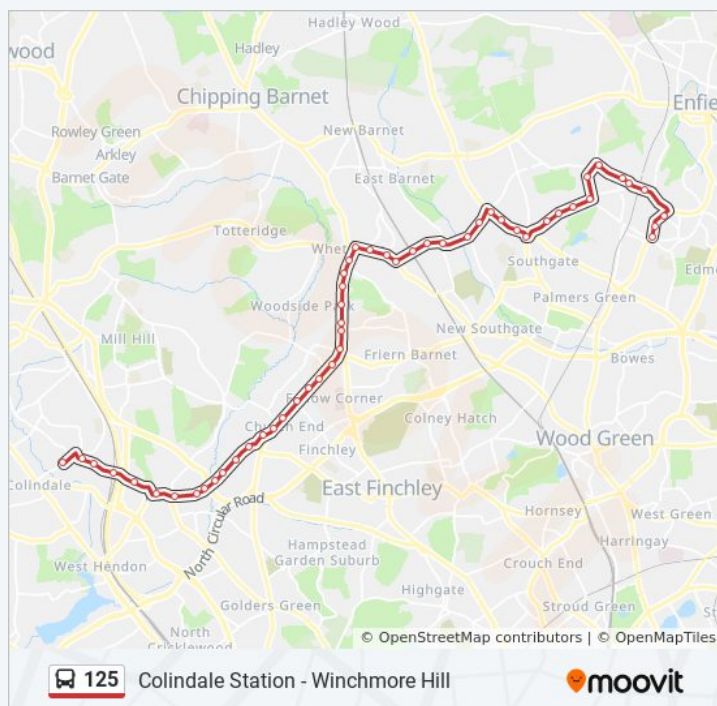

125 bus Info

Direction: Colindale Station

Stops: 53

Trip Duration: 60 min

Line Summary:

Myddelton Park (BQ)
Oakleigh Park North (W)
Whetstone / the Griffin (D)
Whetstone High Road / Friern Barnet Lane (E)
Swan Lane (H)
Derwent Crescent (J)
Finchley Park (K)
Ravensdale Avenue (A)
Tally Ho Corner (D)
North Finchley Bus Station (P)
Christchurch Avenue (Q)
Granville Road (LL)
Victoria Park (MM)
Long Lane (B)
Finchley Central Station (D)
Hendon Lane (H)
East End Road (S)
Gravel Hill (L)
St Mary's Avenue (M)
Arden Road (N)
Crooked Usage
Broughton Avenue (W)
Great North Way (W)
Alexandra Road (W)
Hendon / the Quadrant (T)
Church End (R)
Greyhound Hill
Rowan Drive (W)
Heritage Avenue (W)
Aerodrome Road / Colindale Gardens (W)
Colindale Station (CA)

Direction: Winchmore Hill

52 stops

[VIEW LINE SCHEDULE](#)

- Colindale Station
- Aerodrome Road / Colindale Gardens (E)
- Heritage Avenue
- Rowan Drive
- Greyhound Hill (E)
- Church End
- The Quadrant (S)
- Alexandra Road (E)
- Great North Way (E)
- Broughton Avenue (E)
- Crooked Usage
- Arden Road (P)
- St Mary's Avenue (Q)
- St Mary's Church (G)
- Dollis Park / Finchley Central Stn (E)
- Finchley Central Station (C)
- Long Lane (A)
- Victoria Park (NN)
- Granville Road (KK)
- Woodberry Grove (L)
- Tally Ho Corner (K)
- Torrington Park (C)
- Ravensdale Avenue (B)
- Finchley Park (E)
- Derwent Crescent (F)
- Swan Lane (N)
- Whetstone High Road / Friern Barnet Lane (I)
- Whetstone / the Griffin (C)
- Ashcroft Court (E)
- Myddelton Park (BA)

125 bus Info

Direction: Winchmore Hill

Stops: 52

Trip Duration: 62 min

Line Summary:

Pollard Road (BB)

Beresford Avenue (BC)

Dene Road (C)