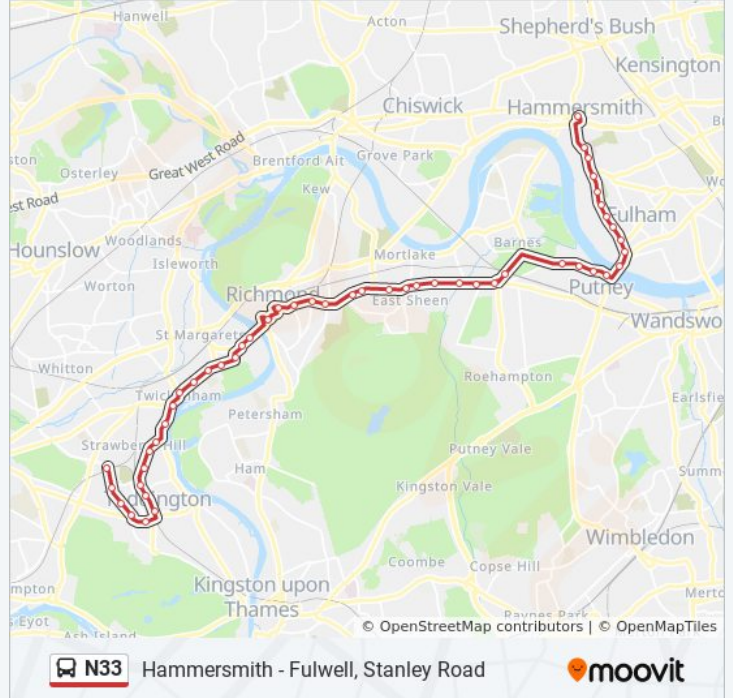

Direction: Fulwell, Stanley Road

50 stops

[VIEW LINE SCHEDULE](#)

- Hammersmith Bus Station (K)
- Charing Cross Hospital (HA)
- Greyhound Road (HB)
- Lillie Road (HL)
- Fulham Cemetery (HM)
- Kingwood Road (FM)
- Lambrook Terrace (FQ)
- Bishop's Park Road (FN)
- Fulham Road (FO)
- Fulham High Street / New Kings Road (FU)
- Putney Bridge (FE)
- Putney Pier (P)
- Ruvigny Gardens (H)
- Festing Road (J)
- Comondale (K)
- Barnes Station (B)
- Queen's Ride (M)
- Priory Lane (N)
- Priests Bridge (K)
- Kings Road (L)
- Richmond Park Road (N)
- East Sheen (D)

N33 bus Info

Direction: Fulwell, Stanley Road

Stops: 50

Trip Duration: 37 min

Line Summary:

- Temple Sheen Road (X)
- Berwyn Road (Y)
- Sheen Court (Z)
- Manor Road / North Sheen Station (SE)
- Sheen Road / Kings Road (SF)
- Church Road
- Eton Street (L)
- Richmond Bus Station (J)
- Cresswell Road (X)
- Cambridge Park (B)
- St Stephen's Church (C)
- Marble Hill Park / Crown Road (D)
- Orleans Park School (E)
- Lebanon Court (F)
- York Street / Twickenham (G)
- Poulett Gardens (P)
- Popes Grotto (SL)
- Strawberry Vale (SM)
- St Mary's University (SN)
- Southfield Gardens (SP)
- Shacklegate Lane (SZ)
- Teddington Park Road (S)
- Teddington Library (A)
- Broad Street / Teddington (F)
- Teddington Memorial Hospital (M)
- Gloucester Road (N)
- Princes Road (N)
- Fulwell Station (C)