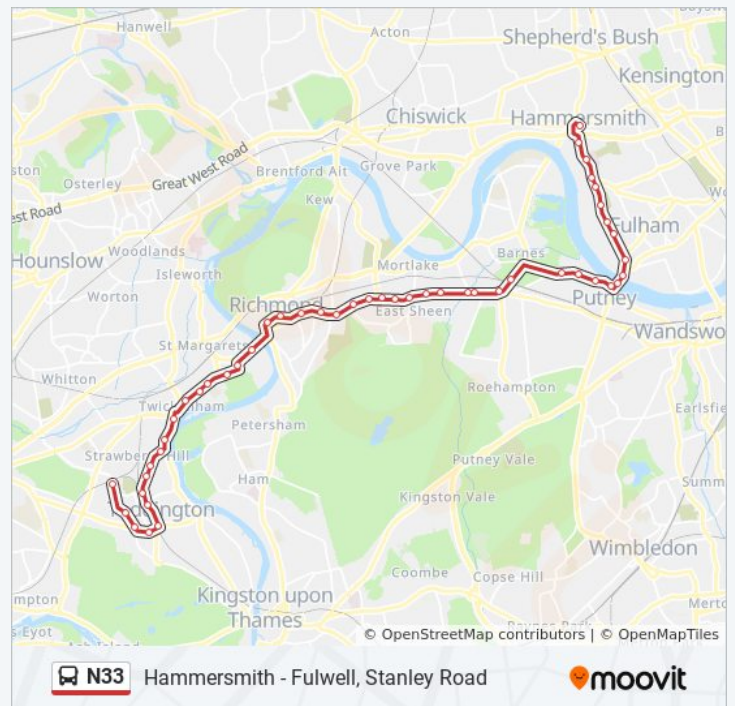

George Street (A)

Eton Street (G)

Church Road (E)

St Mary's Grove (SH)

Manor Road / North Sheen Station (SD)

Sheen Court (S)

Berwyn Road (T)

Graemesdyke Avenue (U)

Temple Sheen Road (V)

East Sheen (C)

Thornton Road (G)

Kings Road (H)

Priests Bridge (J)

Priory Lane (D)

Queens Ride (E)

Barnes Station (A)

Tuesday	12:24 AM - 4:30 AM
Wednesday	12:24 AM - 4:30 AM
Thursday	12:24 AM - 4:30 AM
Friday	12:24 AM - 4:30 AM
Saturday	12:24 AM - 4:30 AM

N33 bus Info

Direction: Hammersmith

Stops: 49

Trip Duration: 34 min

Line Summary:

Commondale (E)

Festing Road (F)

Ruvigny Gardens (G)

Putney Pier (Q)

St Mary's Church / Putney Pier (S)

Putney Bridge (FH)

Fulham High Street (FJ)