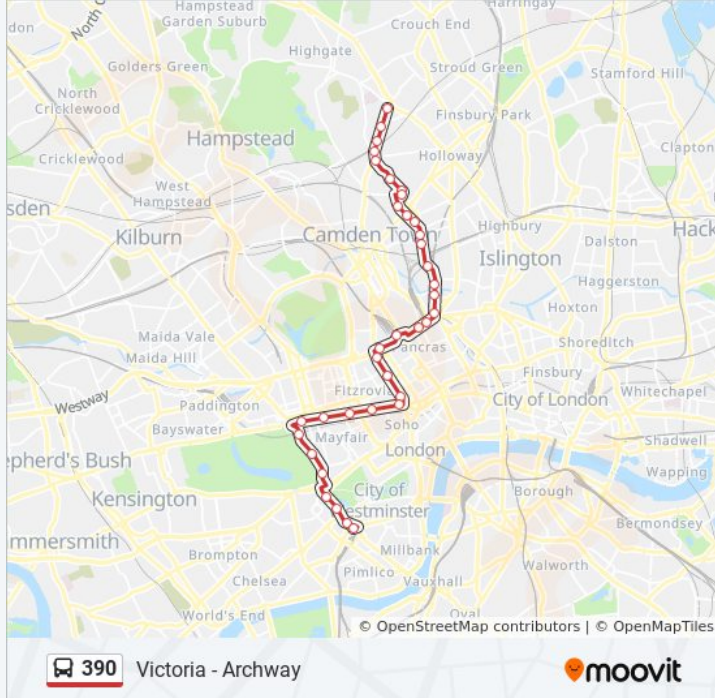

**Direction: Archway**

36 stops

[VIEW LINE SCHEDULE](#)

- Victoria Bus Station (C)
- Grosvenor Gardens (Q)
- Wilton Street (U)
- Hyde Park Corner (K)
- London Hilton Hotel (Y)
- Dorchester Hotel (T)
- Marble Arch (W)
- Marble Arch Station (K)
- Selfridges (BC)
- Oxford Circus Station / John Lewis (OF)
- Great Titchfield St / Oxford Circus Stn (OJ)
- Tottenham Court Road Station (V)
- Tottenham Court Road Station (C)
- Goodge Street Station (A)
- Warren Street Station (X)
- Euston Square Station (Q)
- Euston Station (C)
- British Library (C)
- St Pancras International Station (M)
- King's Cross Station / York Way (G)
- York Way / Kings Place (D)
- Copenhagen Street (E)

**Stops:** 36

**Trip Duration:** 64 min

**Line Summary:**

Randell's Road (F)

Agar Grove / Maiden Lane (Q)

Brewery Road (R)

Camden Park Road / Cliff Villas (S)

Camden Road (T)

Torriano Primary School (U)

Brecknock Road (V)

Hilldrop Road (W)

Carleton Road (TE)

Tufnell Park Station (TF)

Fulbrook Road (TT)

Monnery Road (TU)

Pemberton Gardens (T)

Archway Station (U)

**Direction: Victoria**

37 stops

[VIEW LINE SCHEDULE](#)

Archway Station (W)

Pemberton Gardens (S)

Monnery Road (TM)

Tufnell Park Station (TN)