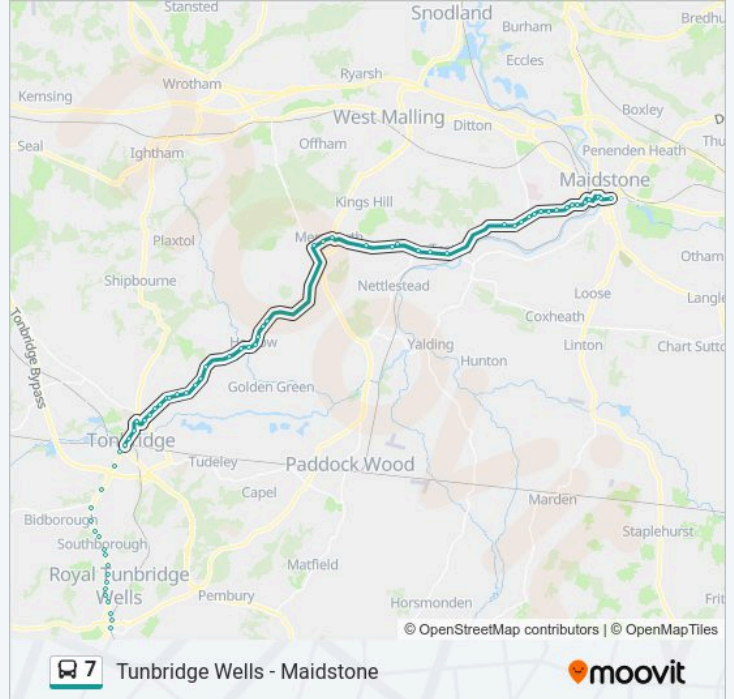

Bordyke, Tonbridge

Mitre Court, Tonbridge

Cannon Lane, Tonbridge

Yardley Park Road, Cage Green

The Ridgeway, Higham Wood

Higham Lane, Higham Wood

Old Hadlow Road, Higham Wood

Orchard Drive, Higham Wood

Estridge Way, Higham Wood

Great Fish Hall, Higham Wood

Three Elm Lane, Higham Wood

Brown Jug Corner, Higham Wood

Ashes Lane, Hadlow

College, Hadlow

The Maltings, Hadlow

Hadlow Square, Hadlow

Great Elms, Hadlow

Cemetery Lane, Hadlow

Lonewood Way, Hadlow

School, Mereworth

Filling Station, Mereworth

Village Hall, Mereworth

Pizien Well Road, Wateringbury

Old Road, Wateringbury

Church, Wateringbury

The Wateringbury, Wateringbury

Valley Court, Teston

The Street, Teston

The Bull, Barming

Glebe Lane, Barming

Beverley Road, Barming

Fountain Lane, Barming