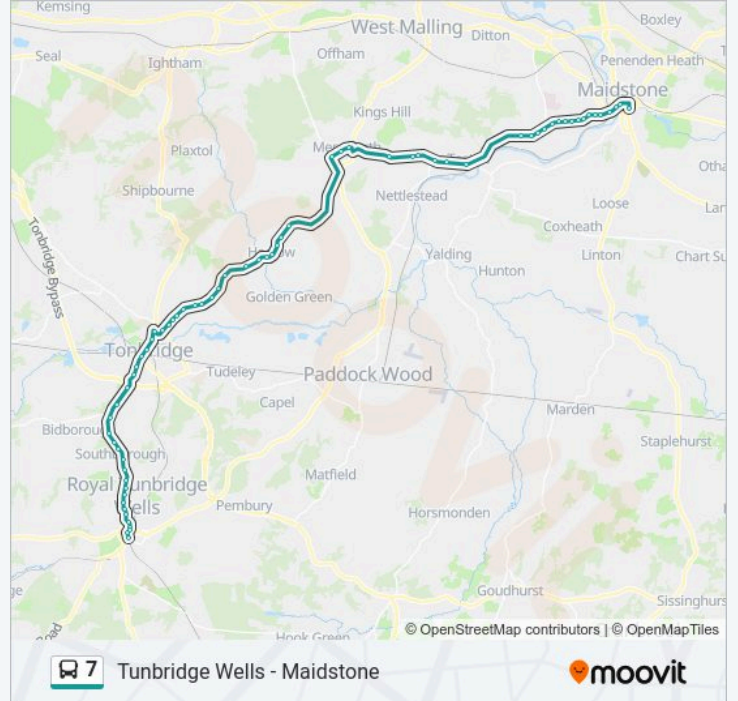

Valley Court, Teston
The Wateringbury, Wateringbury
Church, Wateringbury
Old Road, Wateringbury
Pizien Well Road, Wateringbury
Church, Mereworth
Filling Station, Mereworth
School, Mereworth
Common Road, Hadlow
Cemetery Lane, Hadlow
Great Elms, Hadlow
Hadlow Square, Hadlow
The Maltings, Hadlow
College, Hadlow
Ashes Lane, Hadlow
Brown Jug Corner, Higham Wood
Three Elm Lane, Higham Wood
Great Fish Hall, Higham Wood
Estridge Way, Higham Wood
Orchard Drive, Higham Wood
Higham Lane, Higham Wood
The Ridgeway, Higham Wood
Yardley Park Road, Cage Green
Cannon Lane, Tonbridge
Mitre Court, Tonbridge
Bordyke, Tonbridge
Castle, Tonbridge
High Street, Tonbridge
Quarry Hill Parade, Tonbridge
Springwell Road, Tonbridge
Baltic Road, Tonbridge
Mabledon, Tonbridge