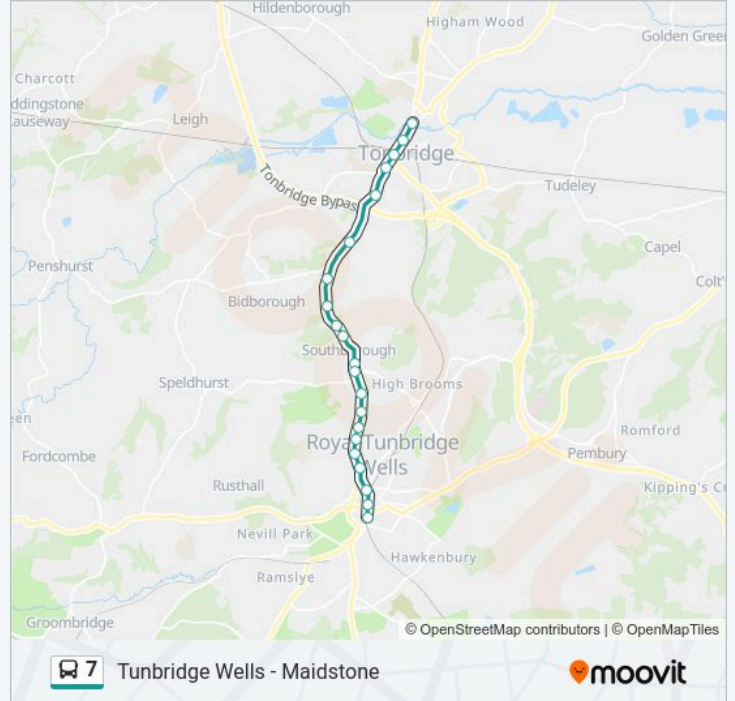

[VIEW LINE SCHEDULE](#)

Railway Station, Tunbridge Wells

War Memorial, Tunbridge Wells

Grosvenor Road, Tunbridge Wells

Woodbury Park Road, St Johns

Culverden Down, St Johns

Beltring Road, St Johns

East Cliff Road, St Johns

7 bus Info

Direction: Tonbridge

Stops: 21

Trip Duration: 30 min

Line Summary:

Springwell Road, Tonbridge

Quarry Hill Parade, Tonbridge

High Street, Tonbridge

Castle, Tonbridge

Direction: Tunbridge Wells

68 stops

[VIEW LINE SCHEDULE](#)

Chequers Bus Station, Maidstone

Royal Star Arcade, Maidstone

The Cannon, Maidstone

Maidstone West Railway Station, Maidstone

Sunday	08:16 - 16:46
Monday	05:45 - 22:10
Tuesday	05:45 - 22:10
Wednesday	05:45 - 22:10
Thursday	05:45 - 22:10
Friday	05:45 - 22:10
Saturday	06:36 - 22:10

7 bus Info

Direction: Tunbridge Wells

Stops: 68

Trip Duration: 88 min