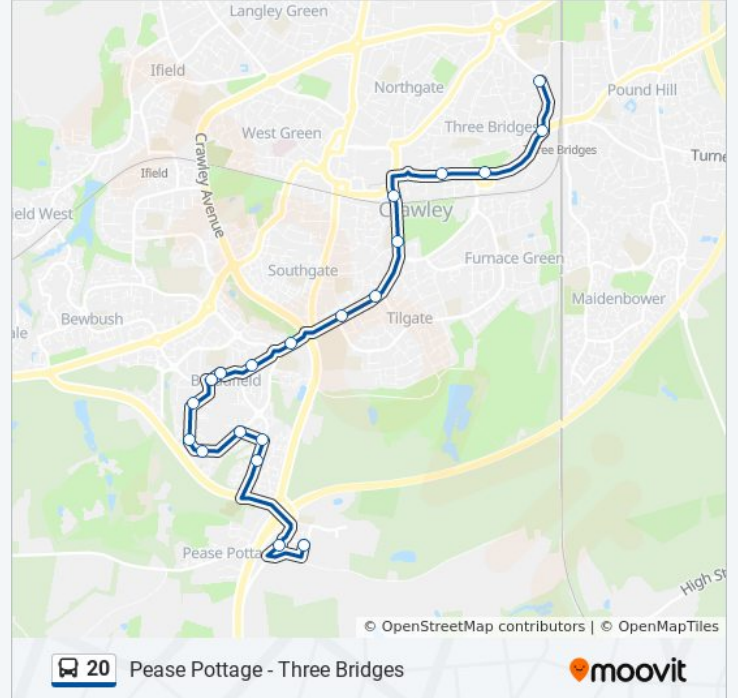

## 20 bus Time Schedule

Three Bridges Route Timetable:

Sunday	Not Operational
Monday	07:35
Tuesday	07:35
Wednesday	07:35
Thursday	07:35
Friday	07:35
Saturday	Not Operational

## 20 bus Info

**Direction:** Three Bridges

**Stops:** 20

**Trip Duration:** 27 min

**Line Summary:**

Southgate Avenue North, Southgate

Town Centre South, Crawley

Haslett Avenue East, Crawley

Squareabout, Three Bridges

Three Bridges Station, Three Bridges

Hazelwick Avenue, Three Bridges

20 bus time schedules and route maps are available in an offline PDF at [moovitapp.com](https://moovitapp.com). Use the [Moovit App](#) to see live bus times, train schedule or subway schedule, and step-by-step directions for all public transit in London.