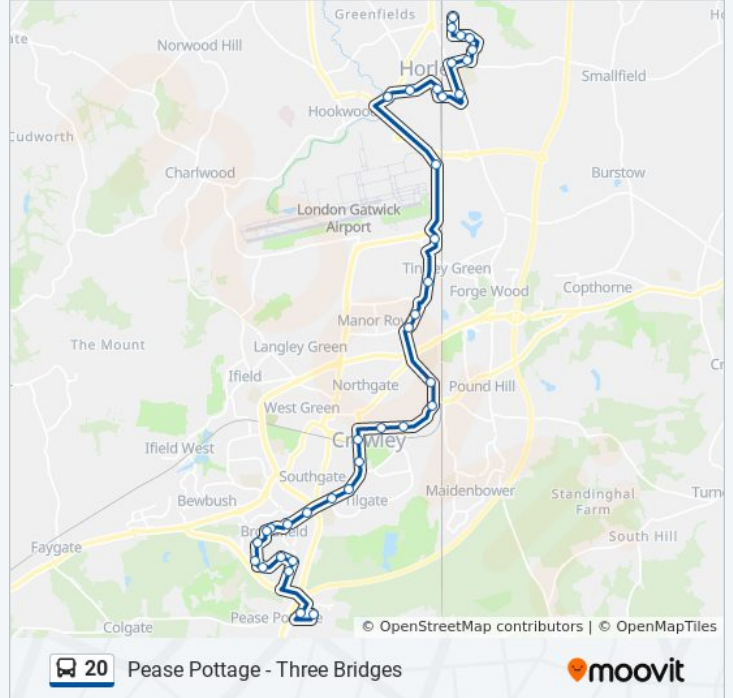

**Stops:** 37

**Trip Duration:** 50 min

**Line Summary:**

Gatwick Road Central, Manor Royal

Gatwick Road North, Manor Royal

City Place, Manor Royal

South Terminal

St Bartholomews Church, Horley

Massetts Road, Horley

Town Centre, Horley

Horley Railway Station, Horley

Avenue Gardens, Horley

The Kings Head, Horley

The Meadway, Horley

Wheatfield Way South, Langshott

Wheatfield Way Central, Langshott

Wheatfield Way North, Langshott

Langshott, Horley

Orchard Drive, Langshott

**Direction: Langshott**

4 stops

[VIEW LINE SCHEDULE](#)

Orchard Drive, Langshott

Brookfield Drive West, Langshott

**Stops:** 41

**Trip Duration:** 47 min

**Line Summary:**

Gatwick Road Central, Manor Royal

Gatwick Road South, Manor Royal

Hazelwick Avenue, Three Bridges

Three Bridges Station, Three Bridges

Squareabout, Three Bridges