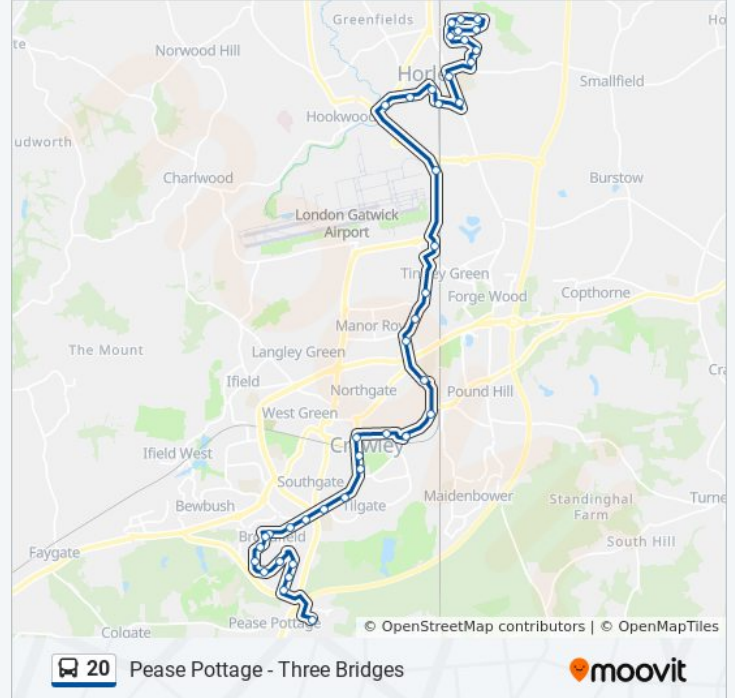

Haslett Avenue East, Crawley

Town Centre East, Crawley

Arora Hotel, Southgate

Southgate Avenue North, Southgate

Southgate Avenue Central, Tilgate

Southgate Avenue South, Tilgate

Stadium, Broadfield

Coachmans Drive North, Broadfield

Broadfield Barton North, Broadfield

Broadfield Barton, Broadfield

Creasys Drive North, Broadfield

Creasys Drive West, Broadfield

Creasys Drive South, Broadfield

Creasys Drive East, Broadfield

Bishopstone Walk, Broadfield

William Morris Way, Broadfield

Little Trees Cemetery, Broadfield

Woodgate, Pease Pottage

## 20 bus Info

**Direction:** Three Bridges

**Stops:** 20

**Trip Duration:** 27 min

**Line Summary:**

Southgate Avenue North, Southgate

Town Centre South, Crawley

Haslett Avenue East, Crawley