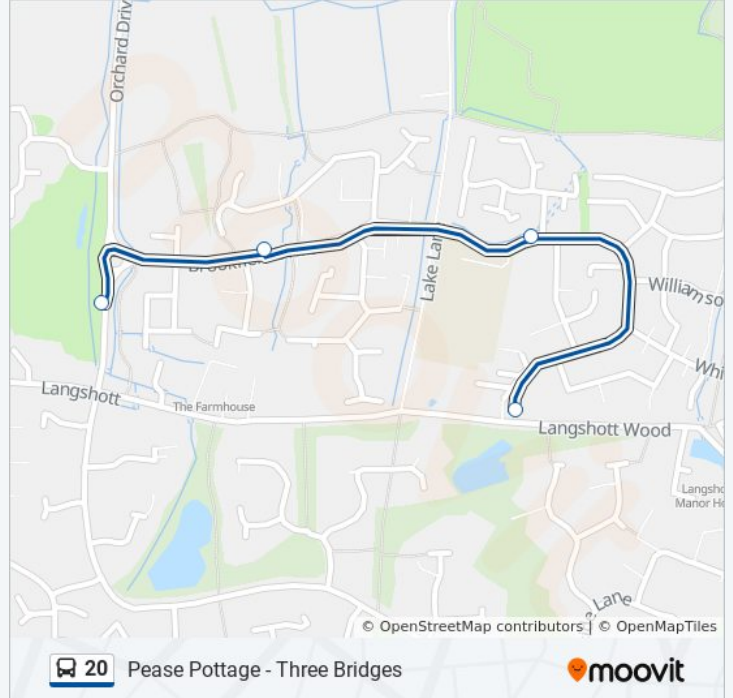

Wheatfield Way North, Langshott

Langshott, Horley

Orchard Drive, Langshott

**Direction: Langshott**

4 stops

[VIEW LINE SCHEDULE](#)

Orchard Drive, Langshott

Brookfield Drive West, Langshott

**20 bus Info**

**Direction:** Langshott

**Stops:** 4

**Trip Duration:** 3 min

**Line Summary:**

**Direction: Pease Pottage**

41 stops

[VIEW LINE SCHEDULE](#)

**Stops:** 41

**Trip Duration:** 47 min

**Line Summary:**

Gatwick Road Central, Manor Royal

Gatwick Road South, Manor Royal

Hazelwick Avenue, Three Bridges

Three Bridges Station, Three Bridges

Squareabout, Three Bridges

## 20 bus Info

**Direction:** Three Bridges

**Stops:** 20

**Trip Duration:** 27 min

**Line Summary:**

Southgate Avenue North, Southgate

Town Centre South, Crawley

Haslett Avenue East, Crawley